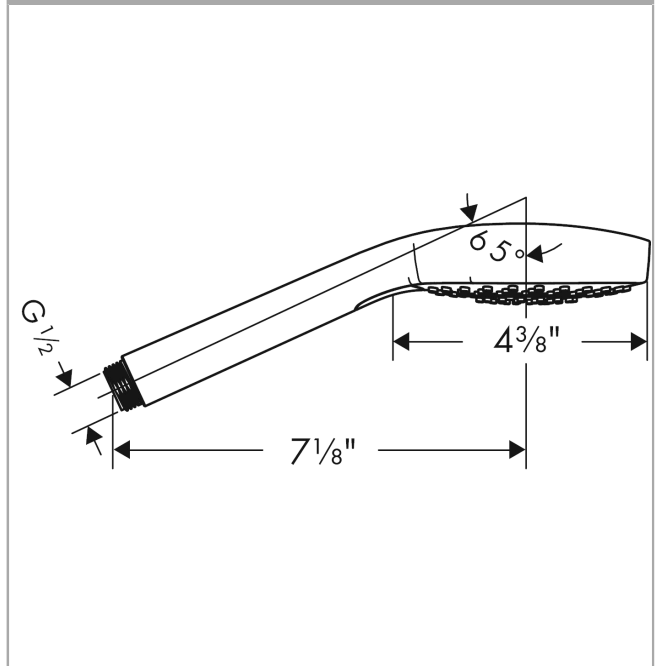

Croma Select E
Handshower 110 Vario-Jet, 2.5 GPM
 Finishes : **white/chrome** Part no. : **26813401**

Description

Features

- Select button for comfortable alternation of spray modes
- 79 no-clog spray channels
- Spray modes: Vario-Jet (spray zones of variable intensity)
- Flow: 2.5 GPM (9.5 L/Min)
- Easy-to-clean white spray face

Item details

List Price \$ 139.00

Technology

Product image

Scale drawing

Croma Select E
Handshower 110 Vario-Jet, 2.5 GPM
Finishes : **white/chrome** Part no. : **26813401**

Exploded drawing

Year of production: >10/16

Croma Select E
Handshower 110 Vario-Jet, 2.5 GPM
 Finishes : **white/chrome** Part no. : **26813401**

Spare parts list

Year of production: >10/16

Pos.	Description	Part no.	Price	PU
1	filter packing	94246000	-	1