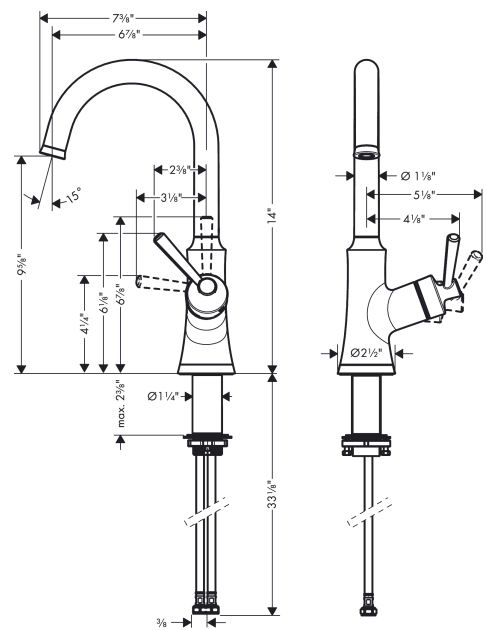

**Joleena**  
**Bar Faucet, 1.5 GPM**  
 Finishes : **matte black**

Part no. : **04795670**

**Description**

**Features**

- Swivel range 150°
- Aerated spray
- Single-hole installation
- Flow: 1.5 GPM (5.7 L/Min)
- Ceramic cartridge
- 3/8" hoses

**Item details**

List Price \$ 400.00

**Compliance**

**Product image**

**Scale drawing**

**Joleena**  
**Bar Faucet, 1.5 GPM**  
Finishes : **matte black**

Part no. : **04795670**

Exploded drawing

Year of production: >01/20

**Joleena**

**Bar Faucet, 1.5 GPM**

Finishes : **matte black**

Part no. : **04795670**

**Spare parts list**

Year of production: >01/20

Pos.	Description	Part no.	Price	PU
1	handle	93539670	-	1
2	cartridge, assy	93259000	-	1
3	spout cpl.	93541670	-	1
4	escutcheon	93537670	-	1
5	fixing set	93263000	-	1