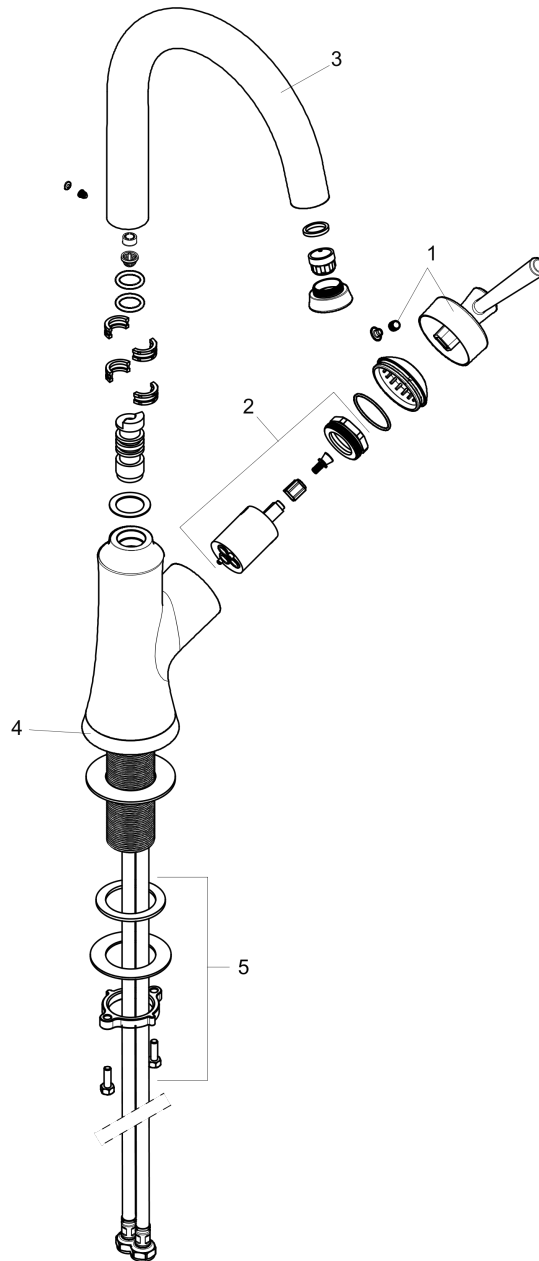

**Joleena**  
**Bar Faucet, 1.5 GPM**  
 Finishes : **matte black**

Part no. : **04795670**

**Description**

**Features**

- Swivel range 150°
- Aerated spray
- Single-hole installation
- Flow: 1.5 GPM (5.7 L/Min)
- Ceramic cartridge
- 3/8" hoses

**Item details**

List Price \$ 400.00

**Compliance**

**Product image**

**Scale drawing**

**Joleena**  
**Bar Faucet, 1.5 GPM**  
Finishes : **matte black**

Part no. : **04795670**

Exploded drawing

Year of production: >01/20

**Joleena**

**Bar Faucet, 1.5 GPM**

Finishes : **matte black**

Part no. : **04795670**

**Spare parts list**

Year of production: >01/20

Pos.	Description	Part no.	Price	PU
1	handle	93539670	-	1
2	cartridge, assy	93259000	-	1
3	spout cpl.	93541670	-	1
4	escutcheon	93537670	-	1
5	fixing set	93263000	-	1