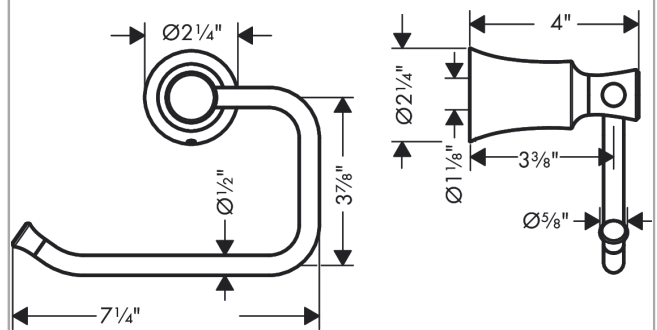

**Joleena
Toilet Paper Holder**

Finishes : **brushed nickel** Part no. : **04787820**

Description

Features

- Metal holder
- Wall-mounted

Item details

List Price \$ 77.00

Product image

Scale drawing

Joleena

Toilet Paper Holder

Finishes : **brushed nickel**

Part no. : **04787820**

Exploded drawing

Year of production: **>09/19**

Joleena

Toilet Paper Holder

Finishes : **brushed nickel** Part no. : **04787820**

Spare parts list

Year of production: >09/19

Pos.	Description	Part no.	Price	PU
1	support element	93551000	-	1