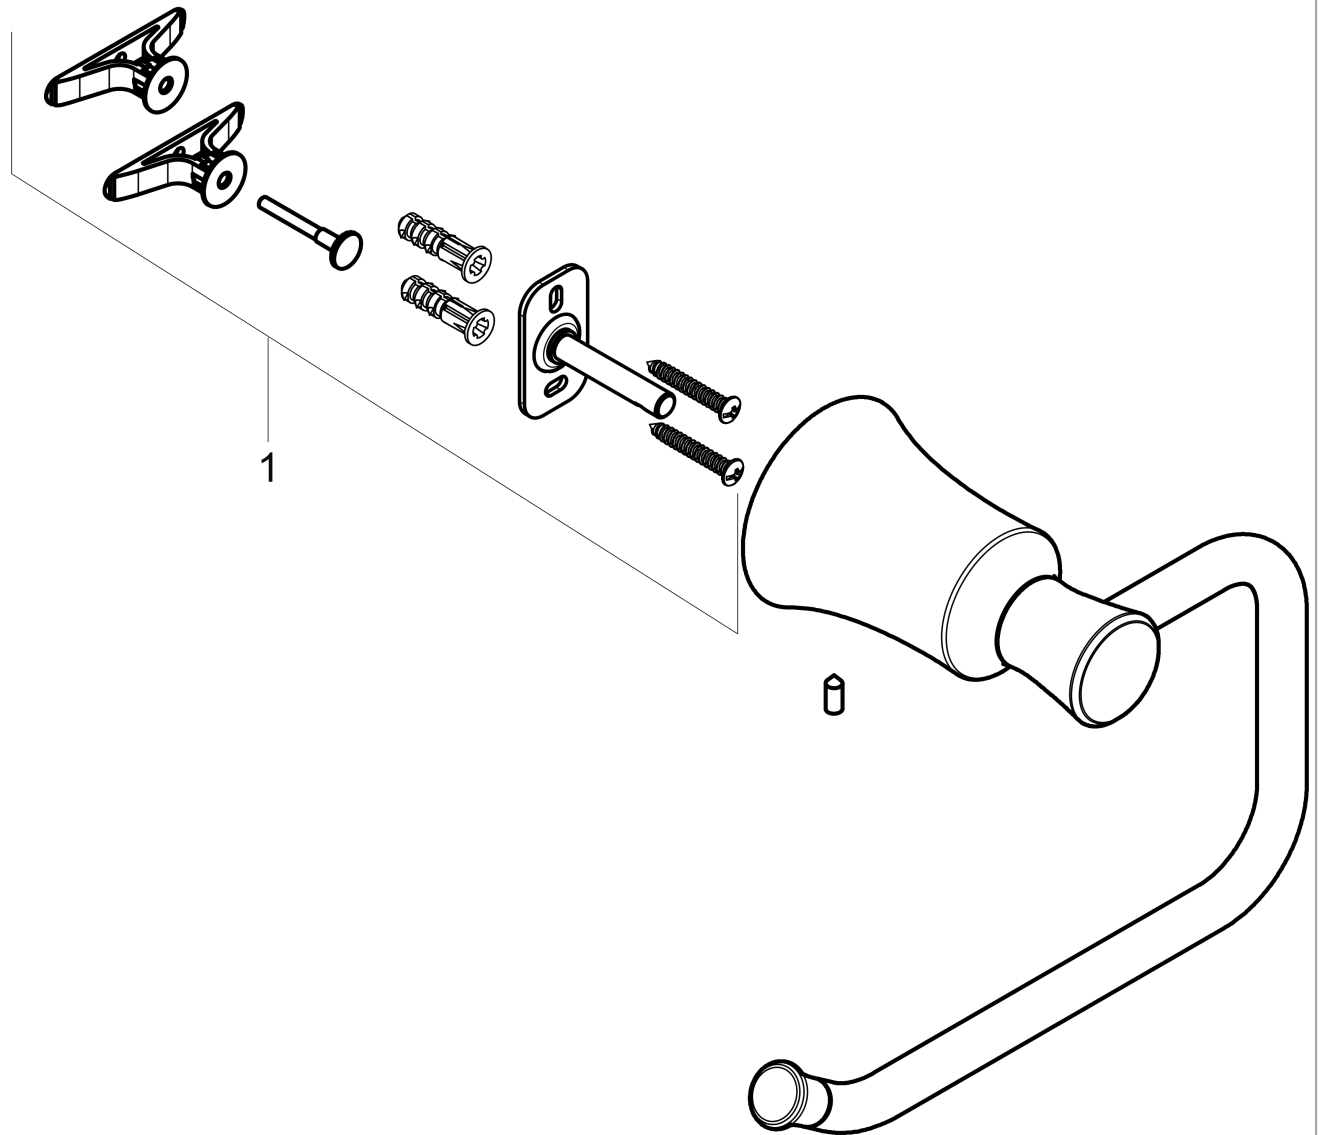

**Joleena
Toilet Paper Holder**

Finishes : **brushed nickel** Part no. : **04787820**

Description

Features

- Metal holder
- Wall-mounted

Item details

List Price \$ 77.00

Product image

Scale drawing

Joleena

Toilet Paper Holder

Finishes : **brushed nickel**

Part no. : **04787820**

Exploded drawing

Year of production: **>09/19**

Joleena

Toilet Paper Holder

Finishes : **brushed nickel** Part no. : **04787820**

Spare parts list

Year of production: >09/19

Pos.	Description	Part no.	Price	PU
1	support element	93551000	-	1