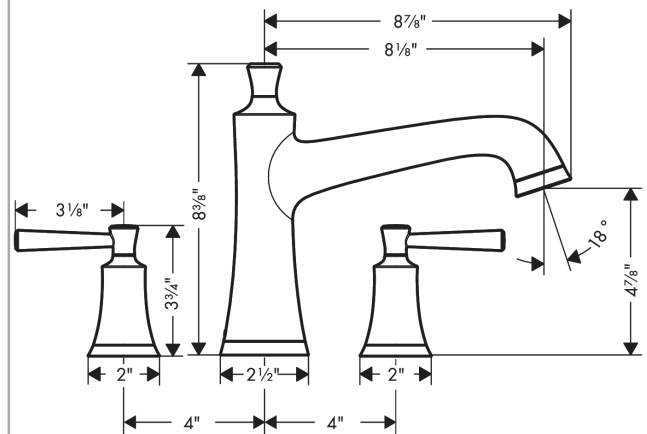

**Joleena**  
**3-Hole Roman Tub Set Trim**  
 Finishes : **chrome**    Part no. : **04776000**

**Description**

**Features**

- Flow: 5.81 GPM (22 L/Min)
- 90° ceramic valves

**Item details**

List Price \$ 398.00

**Compliance**

**Product image**

**Scale drawing**

**Joleena**  
**3-Hole Roman Tub Set Trim**  
Finishes : **chrome** Part no. : **04776000**

Exploded drawing

Year of production: >01/20

**Joleena**

**3-Hole Roman Tub Set Trim**

Finishes : **chrome** Part no. : **04776000**

**Spare parts list**

Year of production: >01/20

Pos.	Description	Part no.	Price	PU
1	spout cpl.	93545000	-	1
2	aerator M22x1	93543001	-	1
3	escutcheon for spout	93544000	-	1
4	adapter for spout	88512000	-	1
5	handle	93542000	-	1
a	base body	06607000	-	1