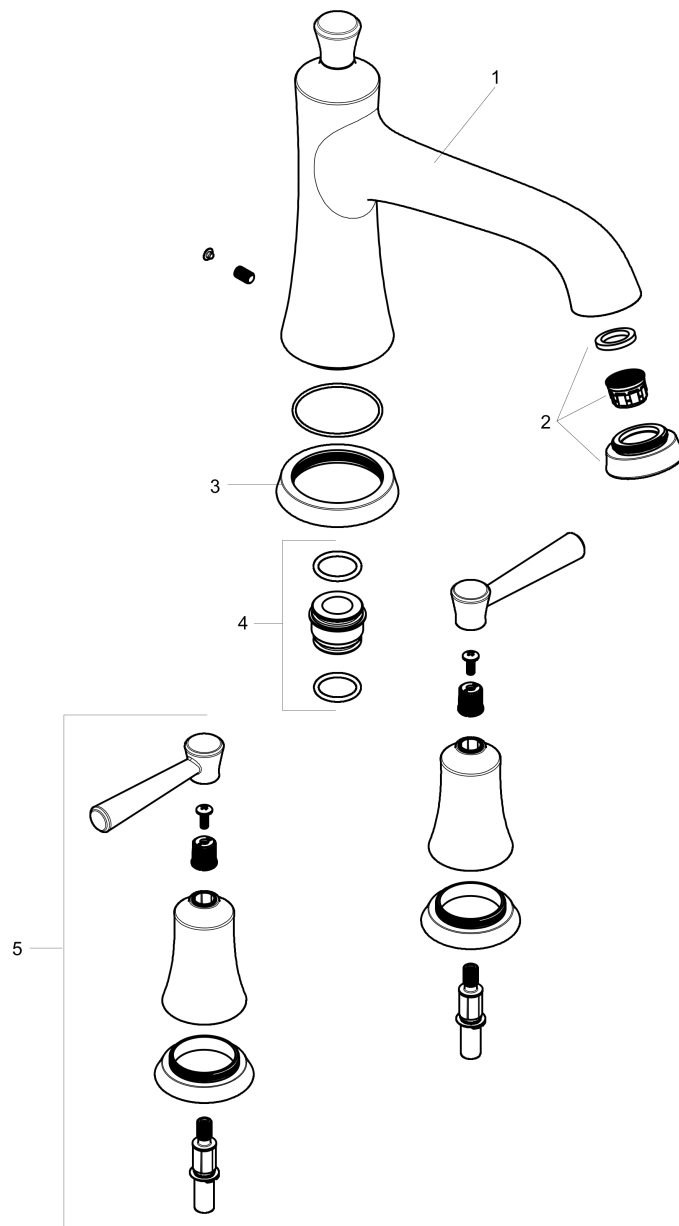

**Joleena**  
**3-Hole Roman Tub Set Trim**  
 Finishes : **chrome**    Part no. : **04776000**

**Description**

**Features**

- Flow: 5.81 GPM (22 L/Min)
- 90° ceramic valves

**Item details**

List Price \$ 398.00

**Compliance**

**Product image**

**Scale drawing**

**Joleena**  
**3-Hole Roman Tub Set Trim**  
Finishes : **chrome** Part no. : **04776000**

Exploded drawing

Year of production: >01/20

**Joleena**

**3-Hole Roman Tub Set Trim**

Finishes : **chrome** Part no. : **04776000**

**Spare parts list**

Year of production: >01/20

Pos.	Description	Part no.	Price	PU
1	spout cpl.	93545000	-	1
2	aerator M22x1	93543001	-	1
3	escutcheon for spout	93544000	-	1
4	adapter for spout	88512000	-	1
5	handle	93542000	-	1
a	base body	06607000	-	1