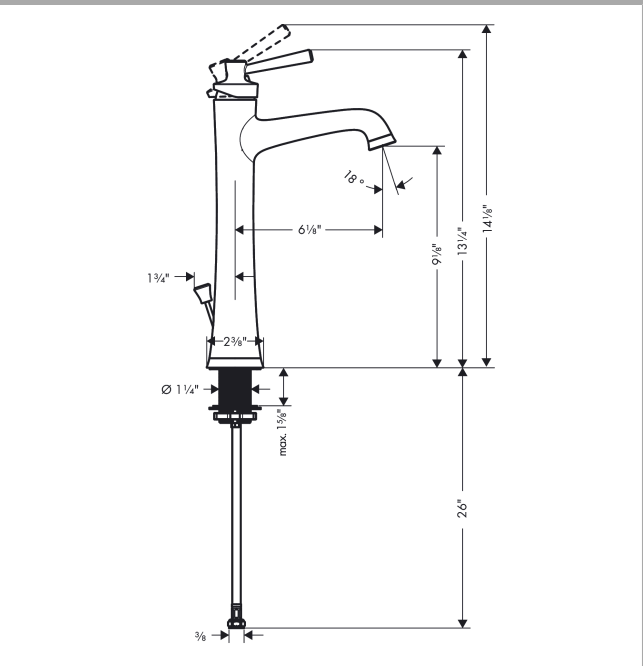

Joleena
Single-Hole Faucet 230 with Pop-Up Drain, 1.2 GPM
 Finishes : **chrome** Part no. : **04772000**

Description

Features

- Spray modes: Aerated spray
- Flow: 1.2 GPM (4.5 L/Min)
- Ceramic cartridge
- Includes pop-up drain

Item details

List Price \$ 368.00

Technology

Compliance

Product image

Scale drawing

Joleena
Single-Hole Faucet 230 with Pop-Up Drain, 1.2 GPM
 Finishes : **chrome** Part no. : **04772000**

Exploded drawing

Year of production: >01/20

Joleena
Single-Hole Faucet 230 with Pop-Up Drain, 1.2 GPM
 Finishes : **chrome** Part no. : **04772000**

Spare parts list

Year of production: >01/20

Pos.	Description	Part no.	Price	PU
1	handle	93534000	-	1
2	cartridge, assy	93268000	-	1
3	aerator M24x1 (4,5 l/min)	93531001	-	1
4	escutcheon	93530000	-	1
5	fixing set	93263000	-	1
6	connection hose 900 mm	93533001	-	1
7	pull rod	93529000	-	1
a	pop up waste	88509000	-	1
b	flange	93273000	-	1