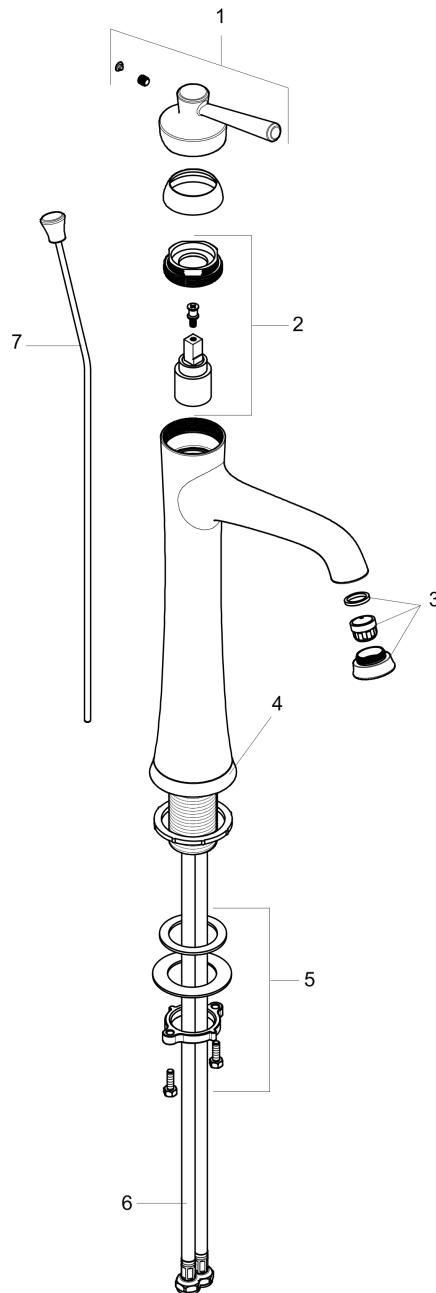

Joleena
Single-Hole Faucet 230 with Pop-Up Drain, 1.2 GPM
 Finishes : **chrome** Part no. : **04772000**

Description

Features

- Spray modes: Aerated spray
- Flow: 1.2 GPM (4.5 L/Min)
- Ceramic cartridge
- Includes pop-up drain

Item details

List Price \$ 368.00

Technology

Compliance

Product image

Scale drawing

Joleena
Single-Hole Faucet 230 with Pop-Up Drain, 1.2 GPM
 Finishes : **chrome** Part no. : **04772000**

Exploded drawing

Year of production: >01/20

Joleena
Single-Hole Faucet 230 with Pop-Up Drain, 1.2 GPM
 Finishes : **chrome** Part no. : **04772000**

Spare parts list

Year of production: >01/20

Pos.	Description	Part no.	Price	PU
1	handle	93534000	-	1
2	cartridge, assy	93268000	-	1
3	aerator M24x1 (4,5 l/min)	93531001	-	1
4	escutcheon	93530000	-	1
5	fixing set	93263000	-	1
6	connection hose 900 mm	93533001	-	1
7	pull rod	93529000	-	1
a	pop up waste	88509000	-	1
b	flange	93273000	-	1