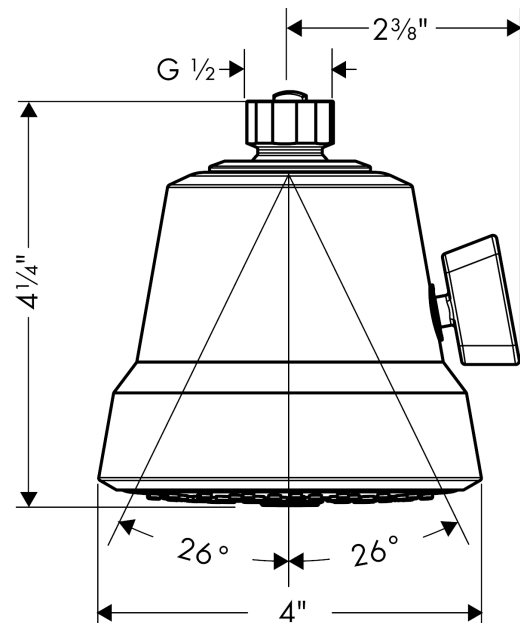

**Club**  
**Showerhead 100 3-Jet, 2.0 GPM**  
 Finishes : **chrome** Part no. : **04500000**

**Description**

**Features**

- 75 no-clog spray channels
- Spray modes: Full, Pulsating Massage, Intense Turbo
- Flow: 2.0 GPM (7.6 L/Min)
- 360° Control spray mode adjustment

**Item details**

List Price \$ 110.00

**Technology**

**Compliance**

**Product image**

**Scale drawing**

**Club**  
**Showerhead 100 3-Jet, 2.0 GPM**  
Finishes : **chrome**    Part no. : **04500000**

Exploded drawing

Year of production: >02/14

**Club**

**Showerhead 100 3-Jet, 2.0 GPM**

Finishes : **chrome** Part no. : **04500000**

**Spare parts list**

Year of production: >02/14

Pos.	Description	Part no.	Price	PU
1	filter packing	88649000	-	1