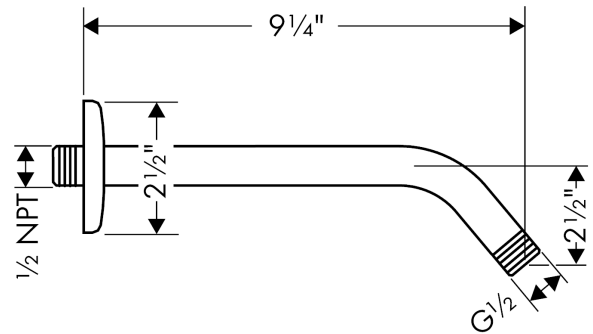

Showerarm Standard 9"

Finishes : **brushed nickel** Part no. : **04186823**

Description

Features

- Brass
- 1/2" NPT
- Escutcheon, Showerarm

Item details

List Price \$ 99.00

Compliance

Product image

Scale drawing

Showerarm Standard 9"

Finishes : **brushed nickel**

Part no. : **04186823**

Exploded drawing

Year of production: >01/09

Showerarm Standard 9"

Finishes : **brushed nickel** Part no. : **04186823**

Spare parts list

Year of production: >01/09

Pos.	Description	Part no.	Price	PU
1	escutcheon Ø 64 mm	88536820	-	1