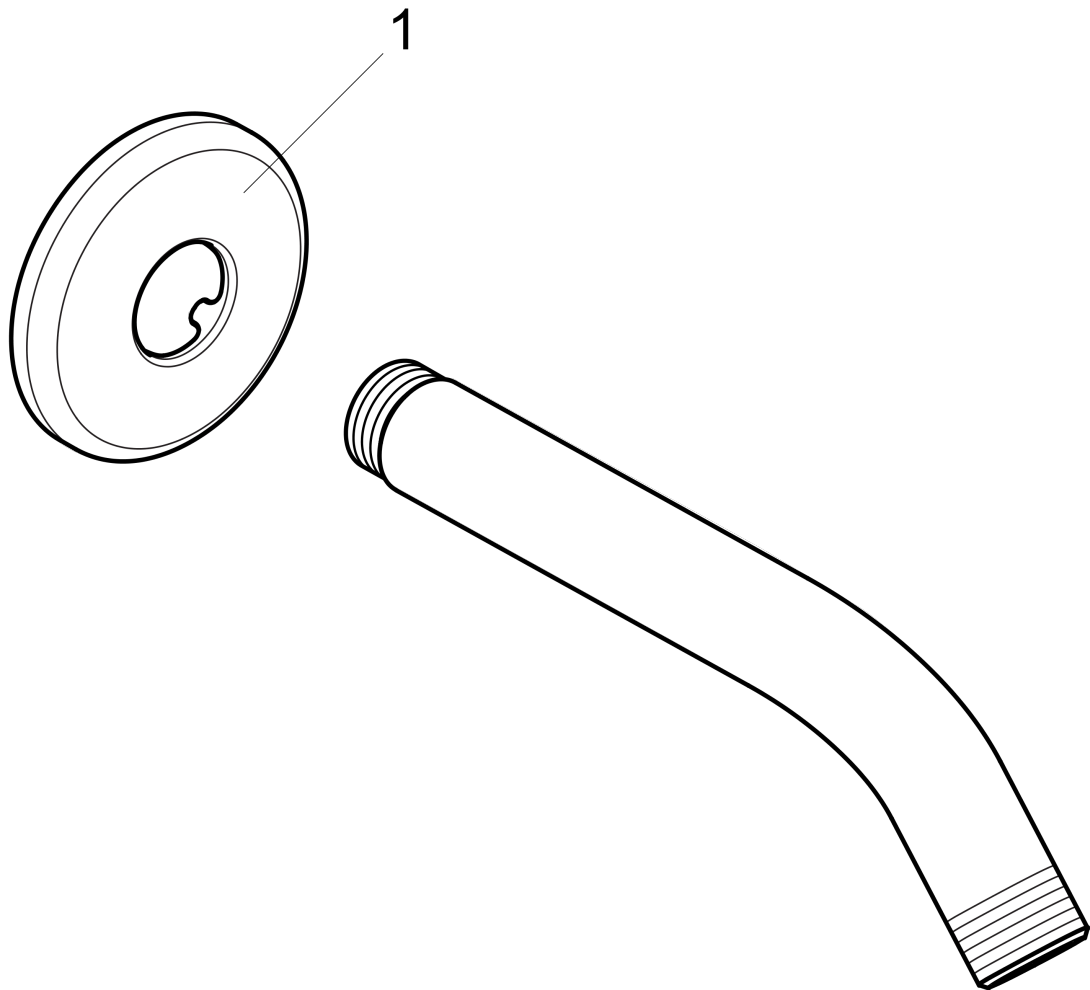

Showerarm Standard 9"

Finishes : **brushed nickel** Part no. : **04186823**

Description

Features

- Brass
- 1/2" NPT
- Escutcheon, Showerarm

Item details

List Price \$ 99.00

Compliance

Product image

Scale drawing

Showerarm Standard 9"

Finishes : **brushed nickel**

Part no. : **04186823**

Exploded drawing

Year of production: >01/09

Showerarm Standard 9"

Finishes : **brushed nickel** Part no. : **04186823**

Spare parts list

Year of production: >01/09

Pos.	Description	Part no.	Price	PU
1	escutcheon Ø 64 mm	88536820	-	1