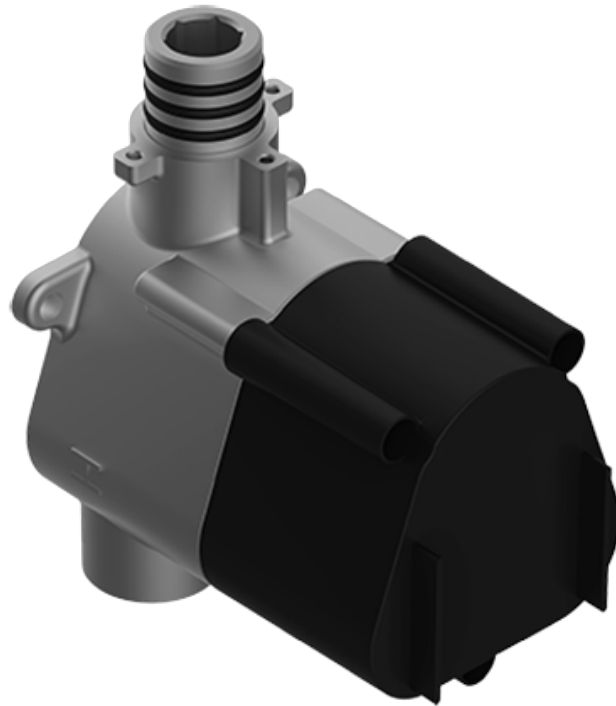

SHOWER  
M-Series Thermostatic Valve Trim  
with Handle

**GRAFF®**

**Information**

- Single metal handle
- Decorative trim plate
- Use with G-8006 Thermostatic Rough Valve
- ADA

**Finishes**

## Sento Series

SHOWER  
M-Series 3-Way Diverter Valve  
Trim with Handle

**GRAFF®**

**Information**

- Single metal handle
- Decorative trim plate
- Use with G-8053 3-Way Diverter Control Valve WITH Off Function
- ADA

# G-8069-LM58E1-T

## Sento Series

SHOWER  
Thermostatic Rough Valve  
**G-8006**

**Information**

- 12.9 gpm @ 60 psi
- 3/4" universal inlets
- Built-in service stops
- Stacking outlet feature
- Complete serviceability from front of all units
- Supplied with protective plastic cover
- CalGreen compliant dependent on functions