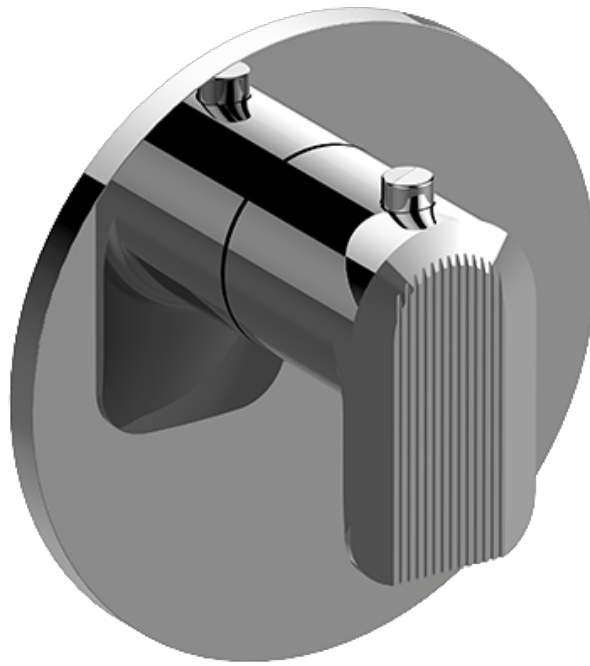

SHOWER  
M-Series Full Thermostatic  
Shower System  
**GL2.122SG-LM58E0**

---

**GRAFF®**

## Information

- 3/4" thermostatic valve and trim and 3-way diverter valve and trim
- 8" rain showerhead with 12" wall-mounted shower arm
- Showerhead features no-clog, easy-clean spray nozzles
- Flush-mounted swivel body sprays (3 pieces)
- Handshower set with wall bracket and 59" hose (PVD finishes use 59" flex hose)
- Optional extension kit
- Flow rates: showerhead  $\leq 1.8$  max gpm, handshower  $\leq 1.5$  max gpm, body sprays  $\leq 1.5$  max gpm each
- ADA

SHOWER  
M-Series Thermostatic Valve Trim  
with Handle

**GRAFF®**

**Information**

- Single metal handle
- Decorative trim plate
- Use with G-8006 Thermostatic Rough Valve
- ADA

**Finishes**