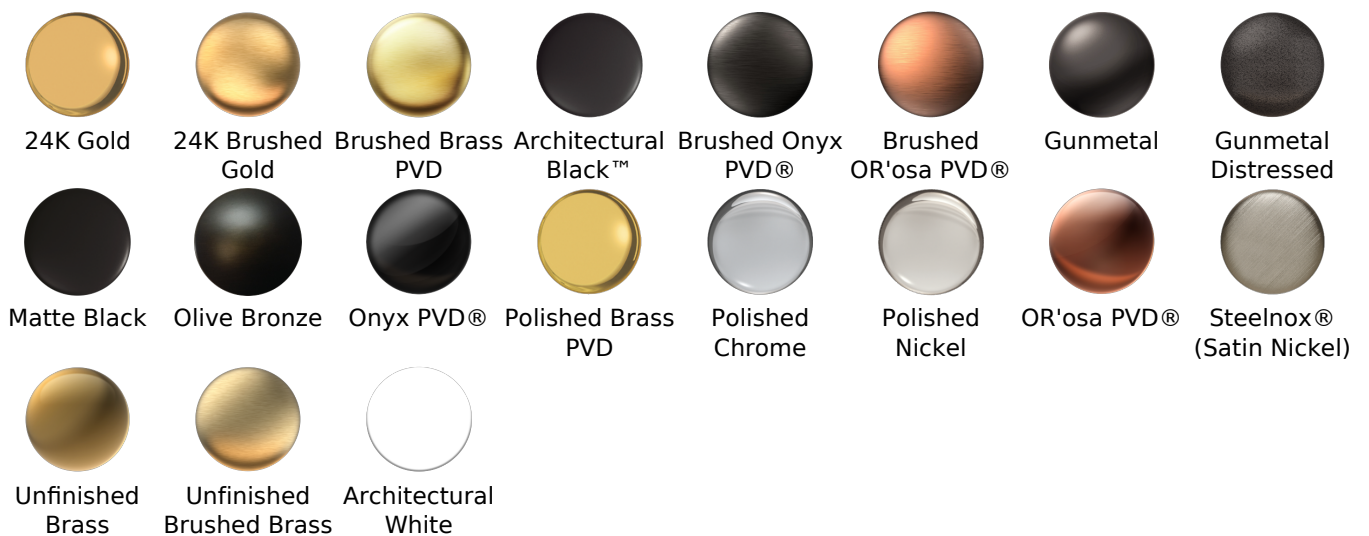

SHOWER
Contemporary Round Wall Supply
Elbow
G-8613

Information

- 1/2" NPT female thread inlet

Finishes