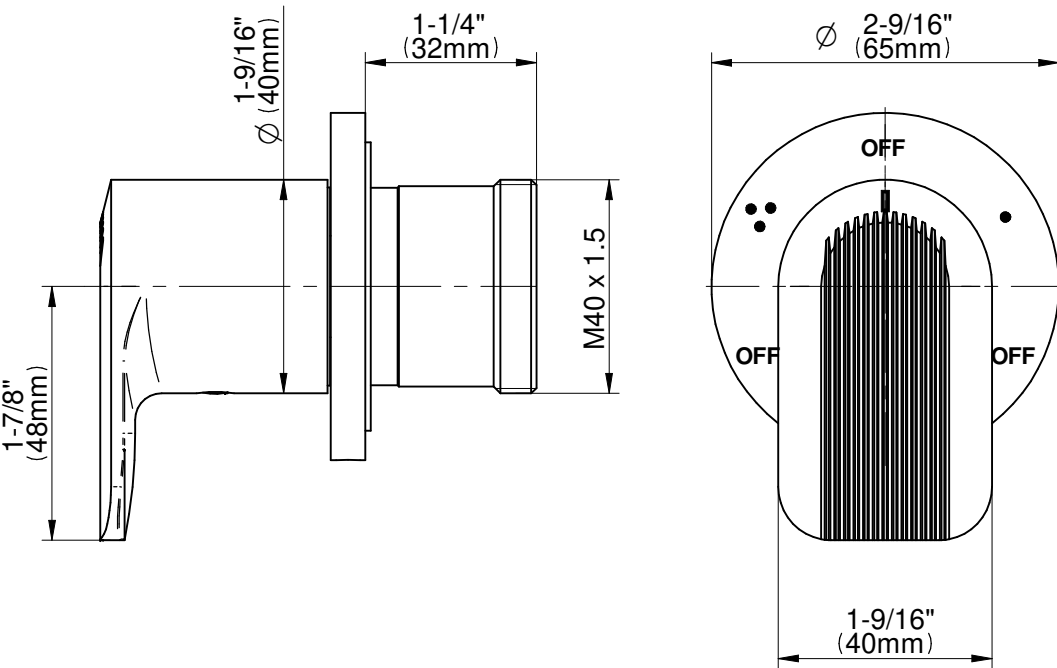

G-8069-LM58E1-T

Sento Series