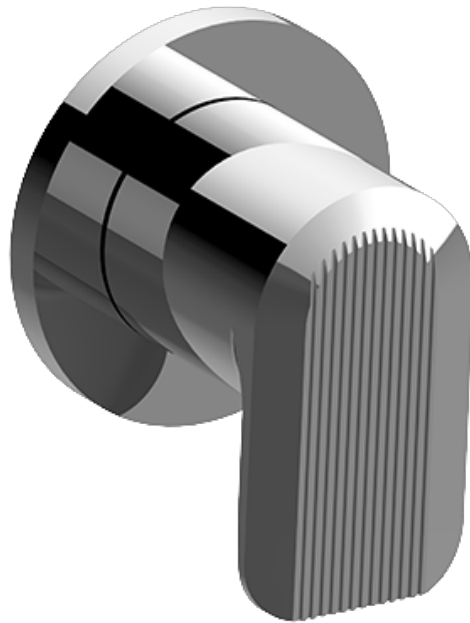

SHOWER
M-Series 3-Way Diverter Valve
Trim with Handle

GRAFF®