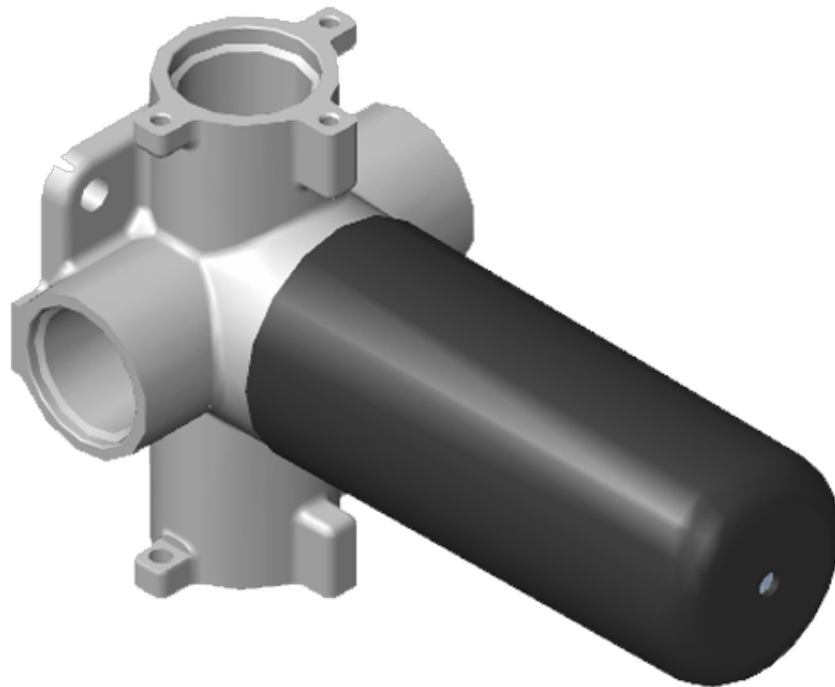

[www.graff-faucets.com](http://www.graff-faucets.com) | phone: 800-954-4723

SHOWER  
 Three-Way Diverter Control Valve  
 WITH Off Function (No Pass-  
 Through)  
**G-8053**

**Information**

- ~11.4 gpm @ 60 psi
- 3/4" universal inlets/outlets with female threads
- Operates one function at a time
- Stacking inlet feature
- Supplied with protective plastic cover
- CALGreen compliant depending on functions