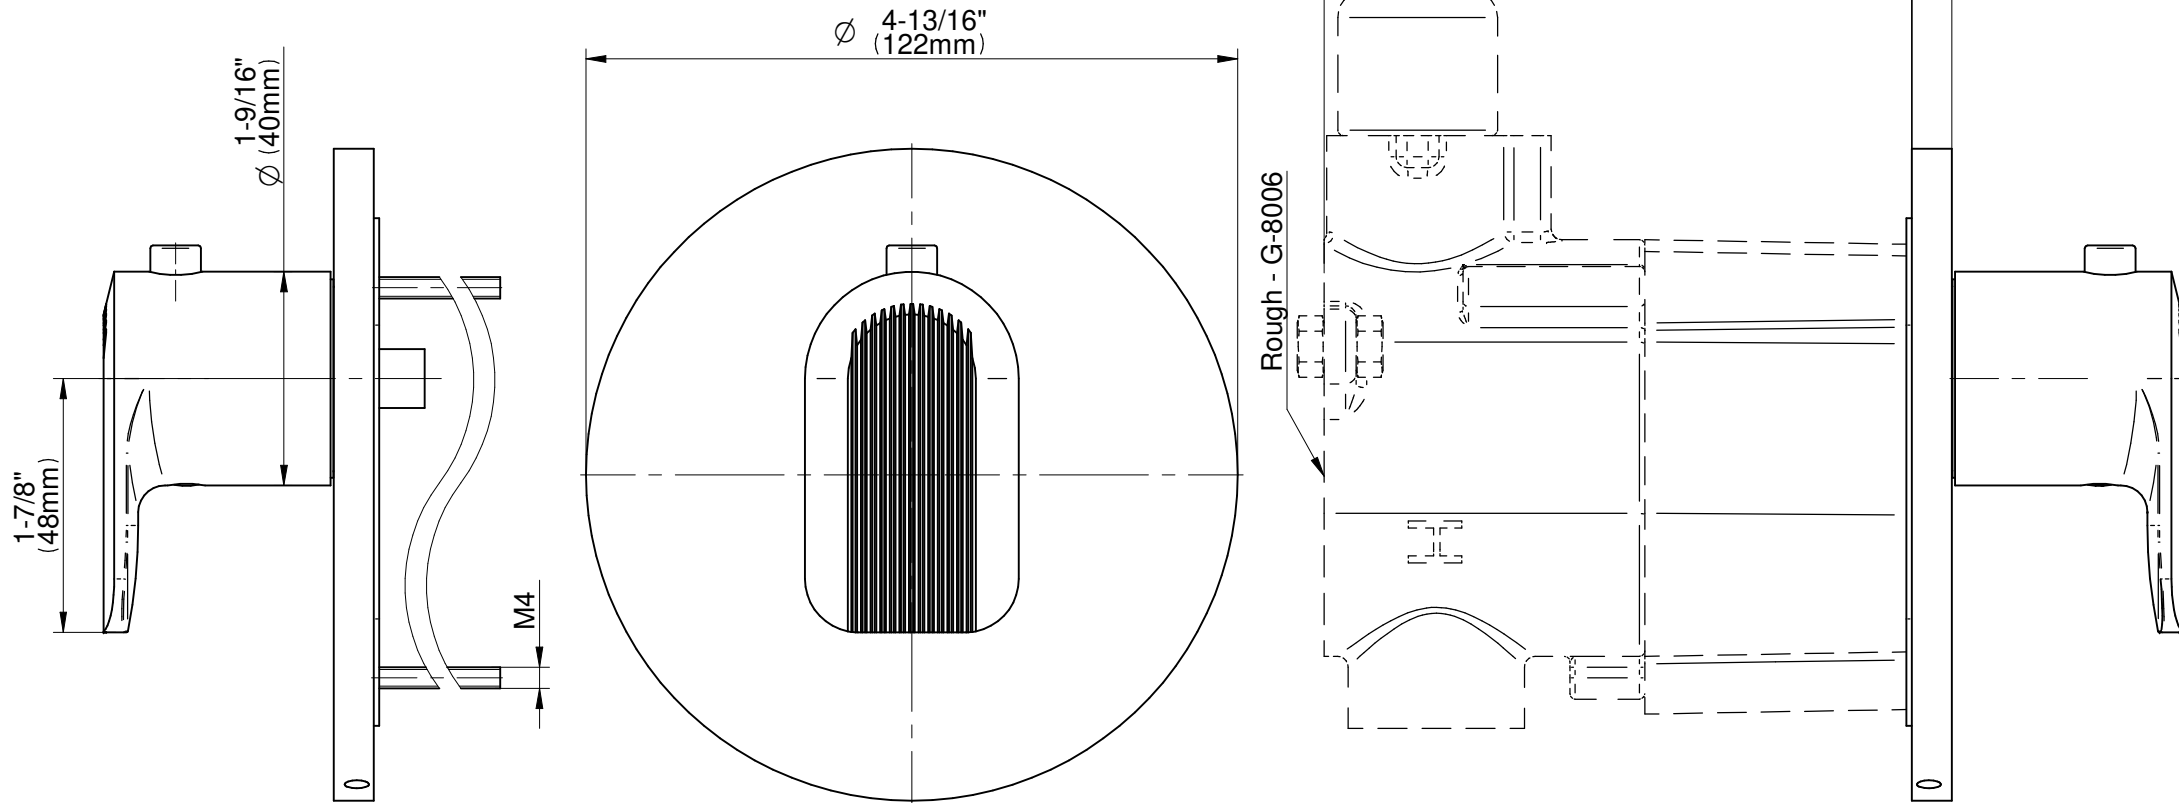

G-8037-LM58E-T

Sento Series