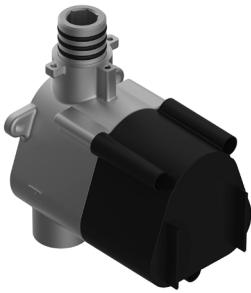

## Sento Series

SHOWER  
Thermostatic Rough Valve  
**G-8006**

**Information**

- 12.9 gpm @ 60 psi
- 3/4" universal inlets
- Built-in service stops
- Stacking outlet feature
- Complete serviceability from front of all units
- Supplied with protective plastic cover
- CalGreen compliant dependent on functions

# G-8006

M-Series

3/4" Concealed Thermostatic Rough Valve