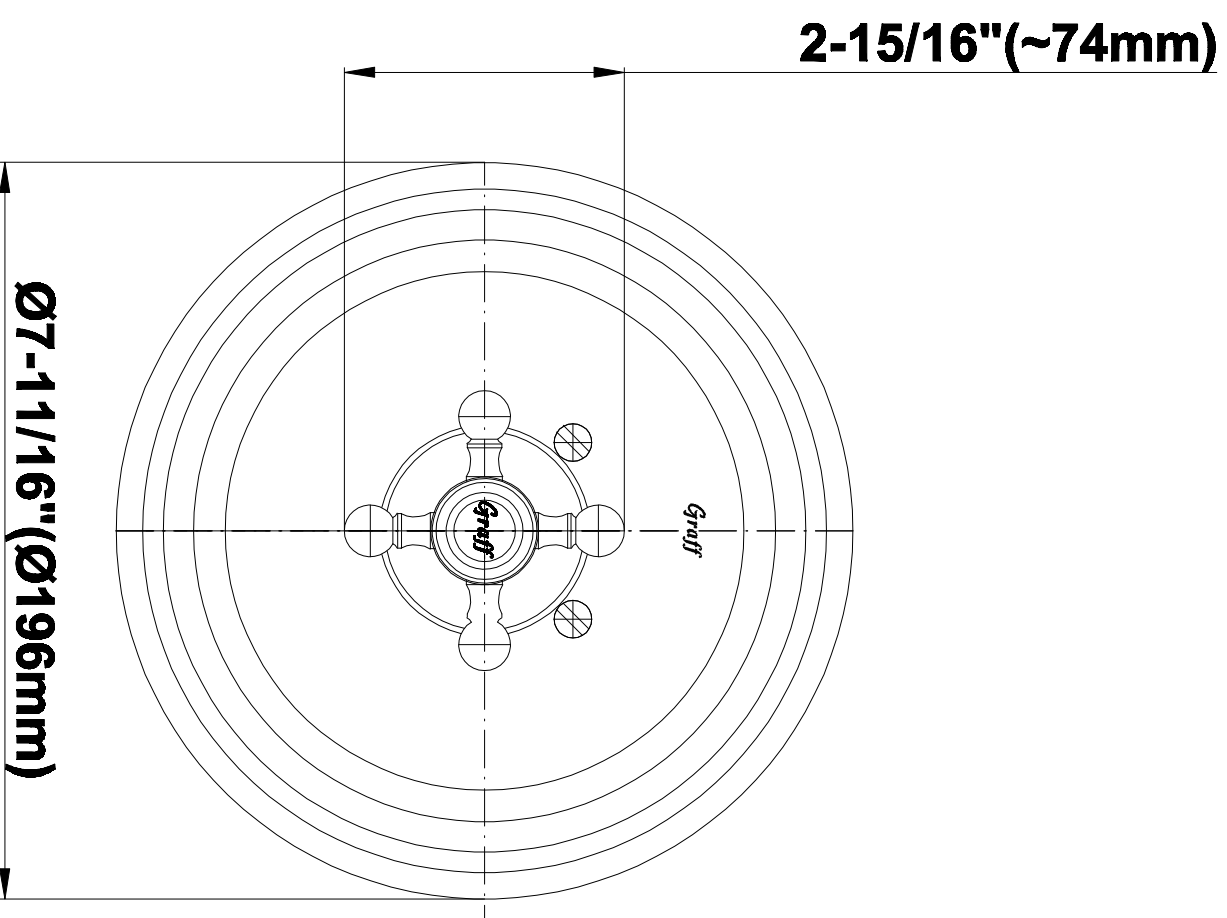

SHOWER
Canterbury Thermostatic Set
w/Body Sprays & Handshower
(Rough & Trim)
GA1.221B-C2S

GRAFF[®]

Information

- 3/4" Thermostatic Valve
- 8" Showerhead w/12" Ceiling-Mounted Shower Arm
- Swivel Body Sprays (3 pieces)
- Handshower Set w/Wall Bracket and Wall Elbow
- Stop/Volume Control Valves (3 pieces)
- Showerhead Features No-Clog, Easy-Clean Spray Nozzles
- Flow Rates: showerhead ≤ 2.0 max gpm, handshower ≤ 1.5 max gpm
- Optional Extension Kit

SHOWER
Rough
G-8005

GRAFF®

Information

- 18.4 gpm @ 60 psi
- 3/4" universal inlets/outlets with female threads
- Built-in service stops
- Complete serviceability from front of all units
- Supplied with protective plastic cover
- Thermostatic valve uses a paraffin wax cartridge

G-8030

SHOWER
Rough
G-8075

GRAFF®

Information

- 3/4" universal inlets/outlets with female threads
- Supplied with protective plastic cover

Finishes

Olive Bronze

Polished
Chrome

Information

- Sunflower shape
- 112 no-clog, easy-clean rubber spray nozzles
- Metal ball-joint allows for showerhead angle adjustment
- Showerhead flow rate ≤ 1.8 max gpm
- Recommend use with ceiling shower arm
- Recommended for use at no more than 10 degrees tilt
- CALGreen