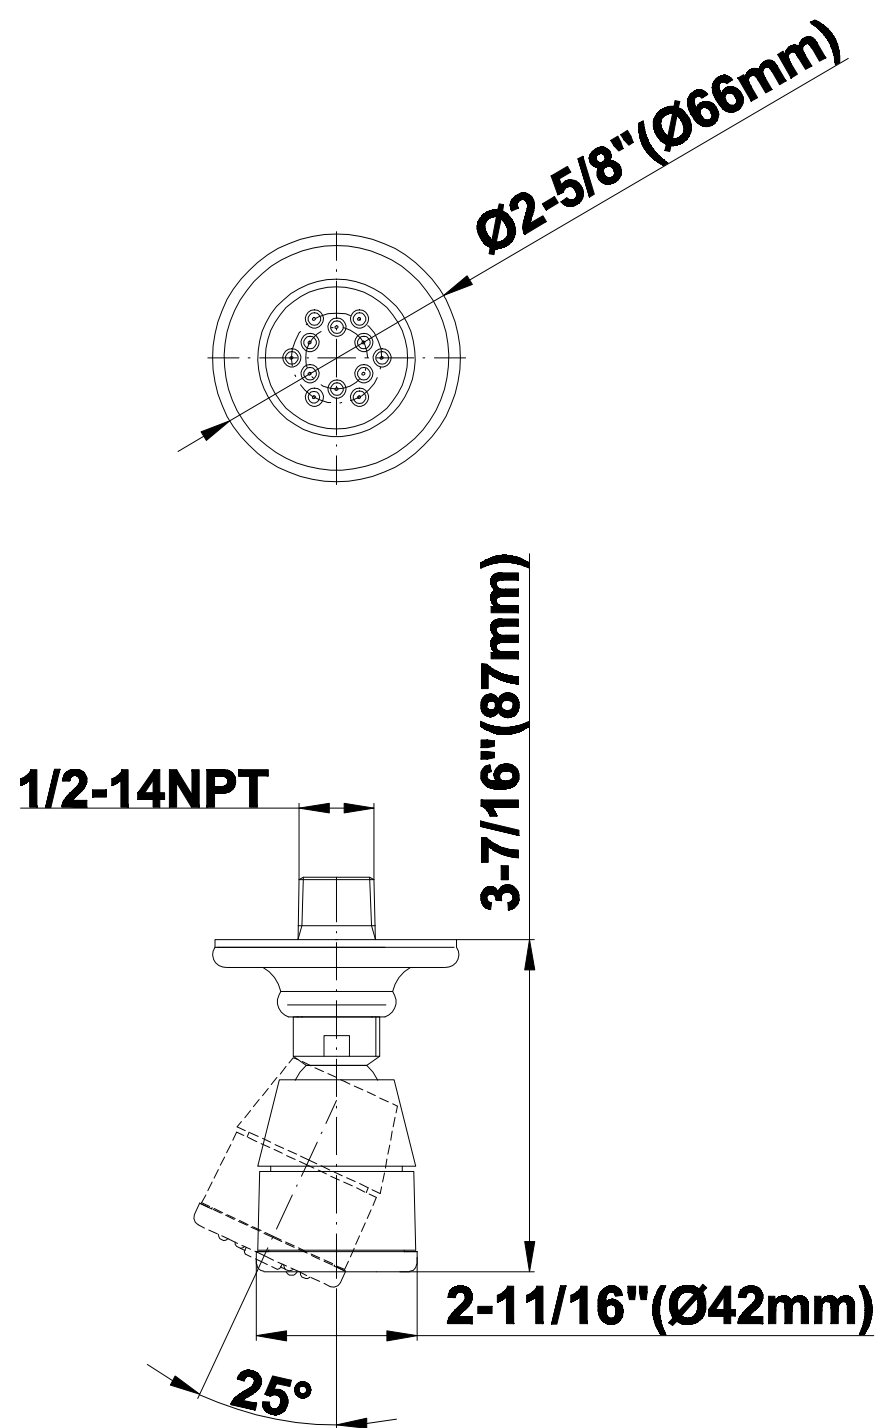

SHOWER
Canterbury Thermostatic Set
w/Body Sprays & Handshower
(Rough & Trim)
GA1.221B-C2S

GRAFF[®]

Information

- 3/4" Thermostatic Valve
- 8" Showerhead w/12" Ceiling-Mounted Shower Arm
- Swivel Body Sprays (3 pieces)
- Handshower Set w/Wall Bracket and Wall Elbow
- Stop/Volume Control Valves (3 pieces)
- Showerhead Features No-Clog, Easy-Clean Spray Nozzles
- Flow Rates: showerhead ≤ 2.0 max gpm, handshower ≤ 1.5 max gpm
- Optional Extension Kit

SHOWER
Rough
G-8005

GRAFF®

Information

- 18.4 gpm @ 60 psi
- 3/4" universal inlets/outlets with female threads
- Built-in service stops
- Complete serviceability from front of all units
- Supplied with protective plastic cover
- Thermostatic valve uses a paraffin wax cartridge

Information

- Sunflower shape
- 112 no-clog, easy-clean rubber spray nozzles
- Metal ball-joint allows for showerhead angle adjustment
- Showerhead flow rate ≤ 1.8 max gpm
- Recommend use with ceiling shower arm
- Recommended for use at no more than 10 degrees tilt
- CALGreen

Polished
Nickel

Steelnox®
(Satin Nickel)

G-8480

SHOWER
12" Ceiling Shower Arm
G-8540

GRAFF®

Information

- Includes arm and round flange
- 1/2" NPT male thread inlet
- For use with all showerheads

Finishes