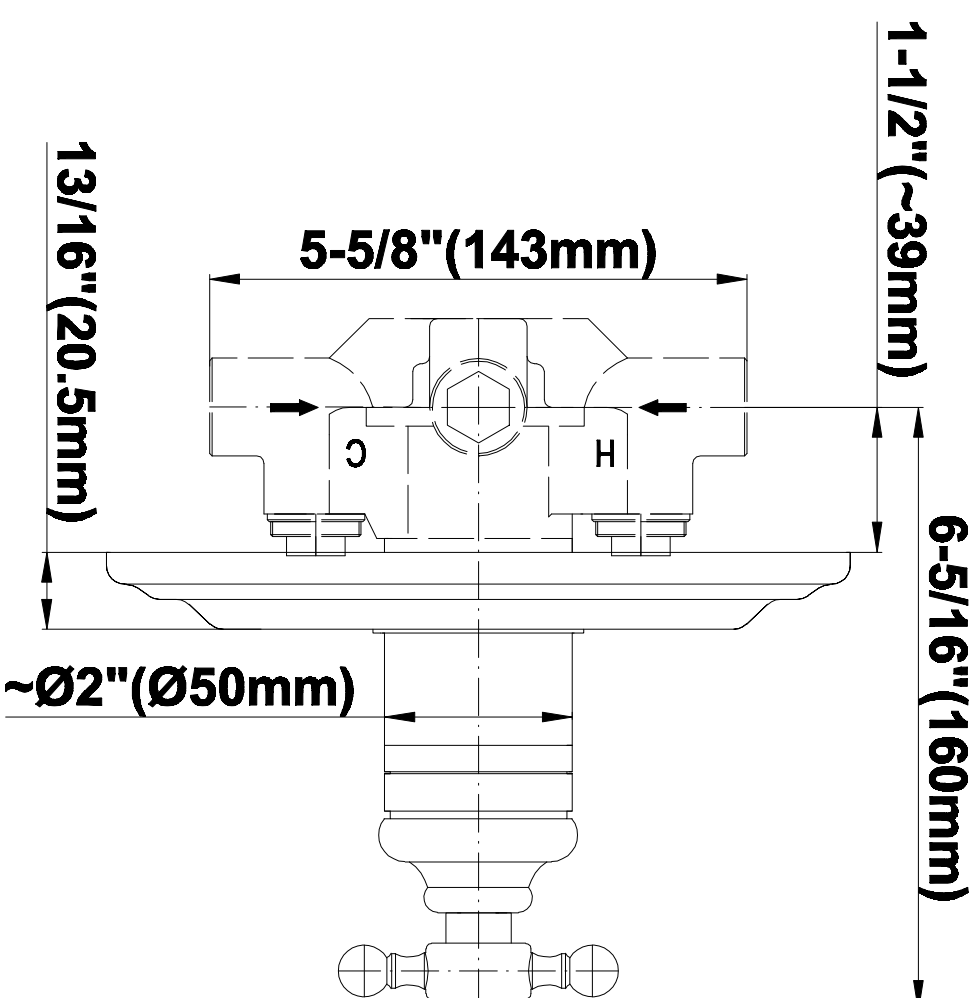

SHOWER
Canterbury Thermostatic Set
w/Body Sprays & Handshower
(Rough & Trim)
GA1.221B-C2S

GRAFF[®]

Information

- 3/4" Thermostatic Valve
- 8" Showerhead w/12" Ceiling-Mounted Shower Arm
- Swivel Body Sprays (3 pieces)
- Handshower Set w/Wall Bracket and Wall Elbow
- Stop/Volume Control Valves (3 pieces)
- Showerhead Features No-Clog, Easy-Clean Spray Nozzles
- Flow Rates: showerhead ≤ 2.0 max gpm, handshower ≤ 1.5 max gpm
- Optional Extension Kit

SHOWER
Rough
G-8005

GRAFF®

Information

- 18.4 gpm @ 60 psi
- 3/4" universal inlets/outlets with female threads
- Built-in service stops
- Complete serviceability from front of all units
- Supplied with protective plastic cover
- Thermostatic valve uses a paraffin wax cartridge

G-8030

SHOWER
Rough
G-8075

GRAFF®

Information

- 3/4" universal inlets/outlets with female threads
- Supplied with protective plastic cover

Finishes

Olive Bronze

Polished
Chrome