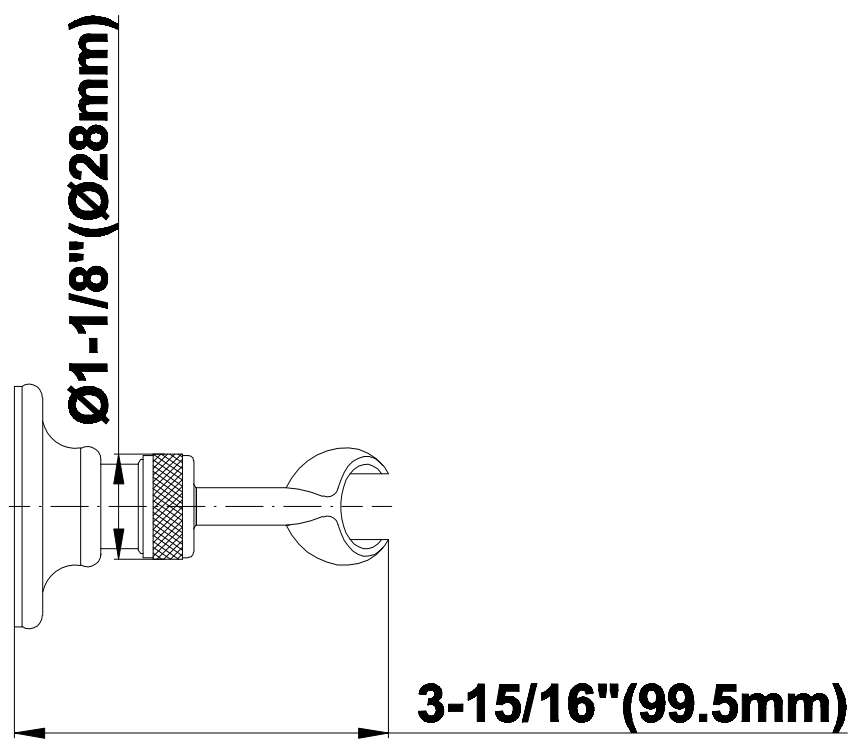

SHOWER
Canterbury Thermostatic Set
w/Body Sprays & Handshower
(Rough & Trim)
GA1.221B-C2S

GRAFF[®]

Information

- 3/4" Thermostatic Valve
- 8" Showerhead w/12" Ceiling-Mounted Shower Arm
- Swivel Body Sprays (3 pieces)
- Handshower Set w/Wall Bracket and Wall Elbow
- Stop/Volume Control Valves (3 pieces)
- Showerhead Features No-Clog, Easy-Clean Spray Nozzles
- Flow Rates: showerhead ≤ 2.0 max gpm, handshower ≤ 1.5 max gpm
- Optional Extension Kit

G-8030

SHOWER
Rough
G-8075

GRAFF®

Information

- 3/4" universal inlets/outlets with female threads
- Supplied with protective plastic cover

Finishes

Olive Bronze

Polished
Chrome

Polished
Nickel

Steelnox®
(Satin Nickel)

G-8480

SHOWER
12" Ceiling Shower Arm
G-8540

GRAFF®

Information

- Includes arm and round flange
- 1/2" NPT male thread inlet
- For use with all showerheads

Finishes

- Solid brass construction
- Swivel holder

Finishes

Olive Bronze

Polished
Chrome

Polished
Nickel

Steelnox®
(Satin Nickel)

G-8602

SHOWER
Traditional Wall Supply Elbow
G-8603