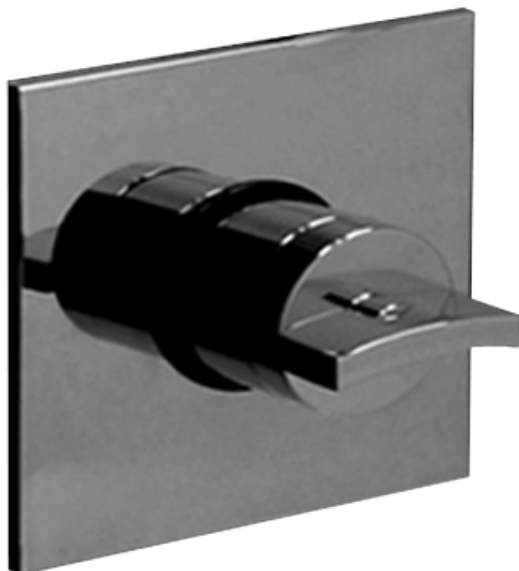

SHOWER
Stop/Volume Control Trim
G-8096-C14S-T

GRAFF®

Finishes

Polished
Chrome

Steelnox®
(Satin Nickel)

G-8096