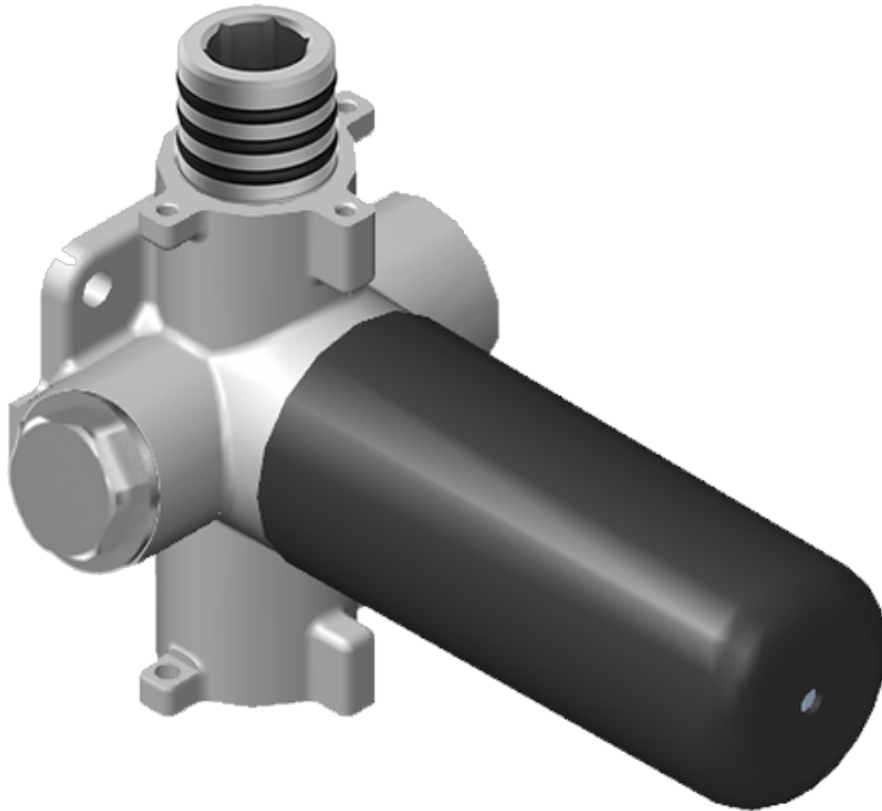

SHOWER
M-Series Thermostatic Shower
System - Ametis Ring
GL3.009WB-ALM57C19

GRAFF®

Information

- 3/4" thermostatic valve and trim
- 3/4" stop/volume control valve (2 pieces)
- G-8760 Ametis Ring with waterfall and rain shower settings, features no-clog, easy-clean nozzles
- Single LED light with 6 color variations
- Includes wall-mount button for LED control box
- Optional extension kit
- Flow rates: rain shower ≤ 2.0 max gpm, waterfall ≤ 2.0 max gpm

SHOWER
Thermostatic Rough Valve
G-8006

GRAFF®

Information

- 12.9 gpm @ 60 psi
- 3/4" universal inlets
- Built-in service stops
- Stacking outlet feature
- Complete serviceability from front of all units
- Supplied with protective plastic cover
- CalGreen compliant dependent on functions

www.graff-faucets.com | phone: 800-954-4723

SHOWER
Harley M-Series Valve Trim with
Three Handles
G-8056-ALM57C19-T

GRAFF®

Information

- Three metal handles
- Decorative trim plate
- Use with M-Series rough valves
- ALM57C19 handles should not be used with 3-way diverter valve

GRAFF®

Information

- 12.3 gpm @ 60 psi
- 3/4" universal inlets/outlets with female threads
- Stacking inlet and pass-through port feature
- Supplied with protective plastic cover
- CalGreen compliant dependent on functions