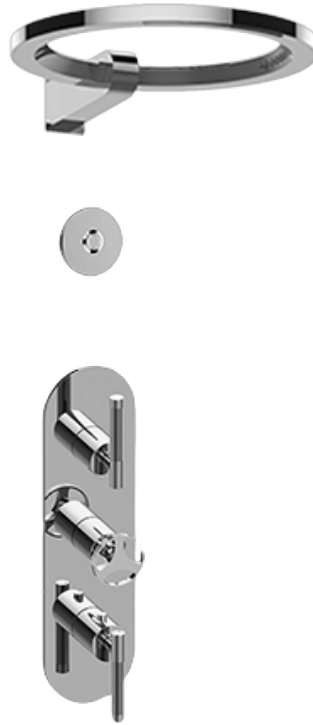

SHOWER
M-Series Thermostatic Shower
System - Ametis Ring
GL3.009WB-ALM57C19

GRAFF®

Information

- 3/4" thermostatic valve and trim
- 3/4" stop/volume control valve (2 pieces)
- G-8760 Ametis Ring with waterfall and rain shower settings, features no-clog, easy-clean nozzles
- Single LED light with 6 color variations
- Includes wall-mount button for LED control box
- Optional extension kit
- Flow rates: rain shower ≤ 2.0 max gpm, waterfall ≤ 2.0 max gpm

SHOWER
Thermostatic Rough Valve
G-8006

GRAFF®

Information

- 12.9 gpm @ 60 psi
- 3/4" universal inlets
- Built-in service stops
- Stacking outlet feature
- Complete serviceability from front of all units
- Supplied with protective plastic cover
- CalGreen compliant dependent on functions

Finishes

Architectural
Black™

Matte Black

Polished
Chrome

Architectural
White

G-8006

M-Series

3/4" Concealed Thermostatic Rough Valve

www.graff-faucets.com | phone: 800-954-4723

SHOWER
Harley M-Series Valve Trim with
Three Handles
G-8056-ALM57C19-T

GRAFF®

Information

- Three metal handles
- Decorative trim plate
- Use with M-Series rough valves
- ALM57C19 handles should not be used with 3-way diverter valve