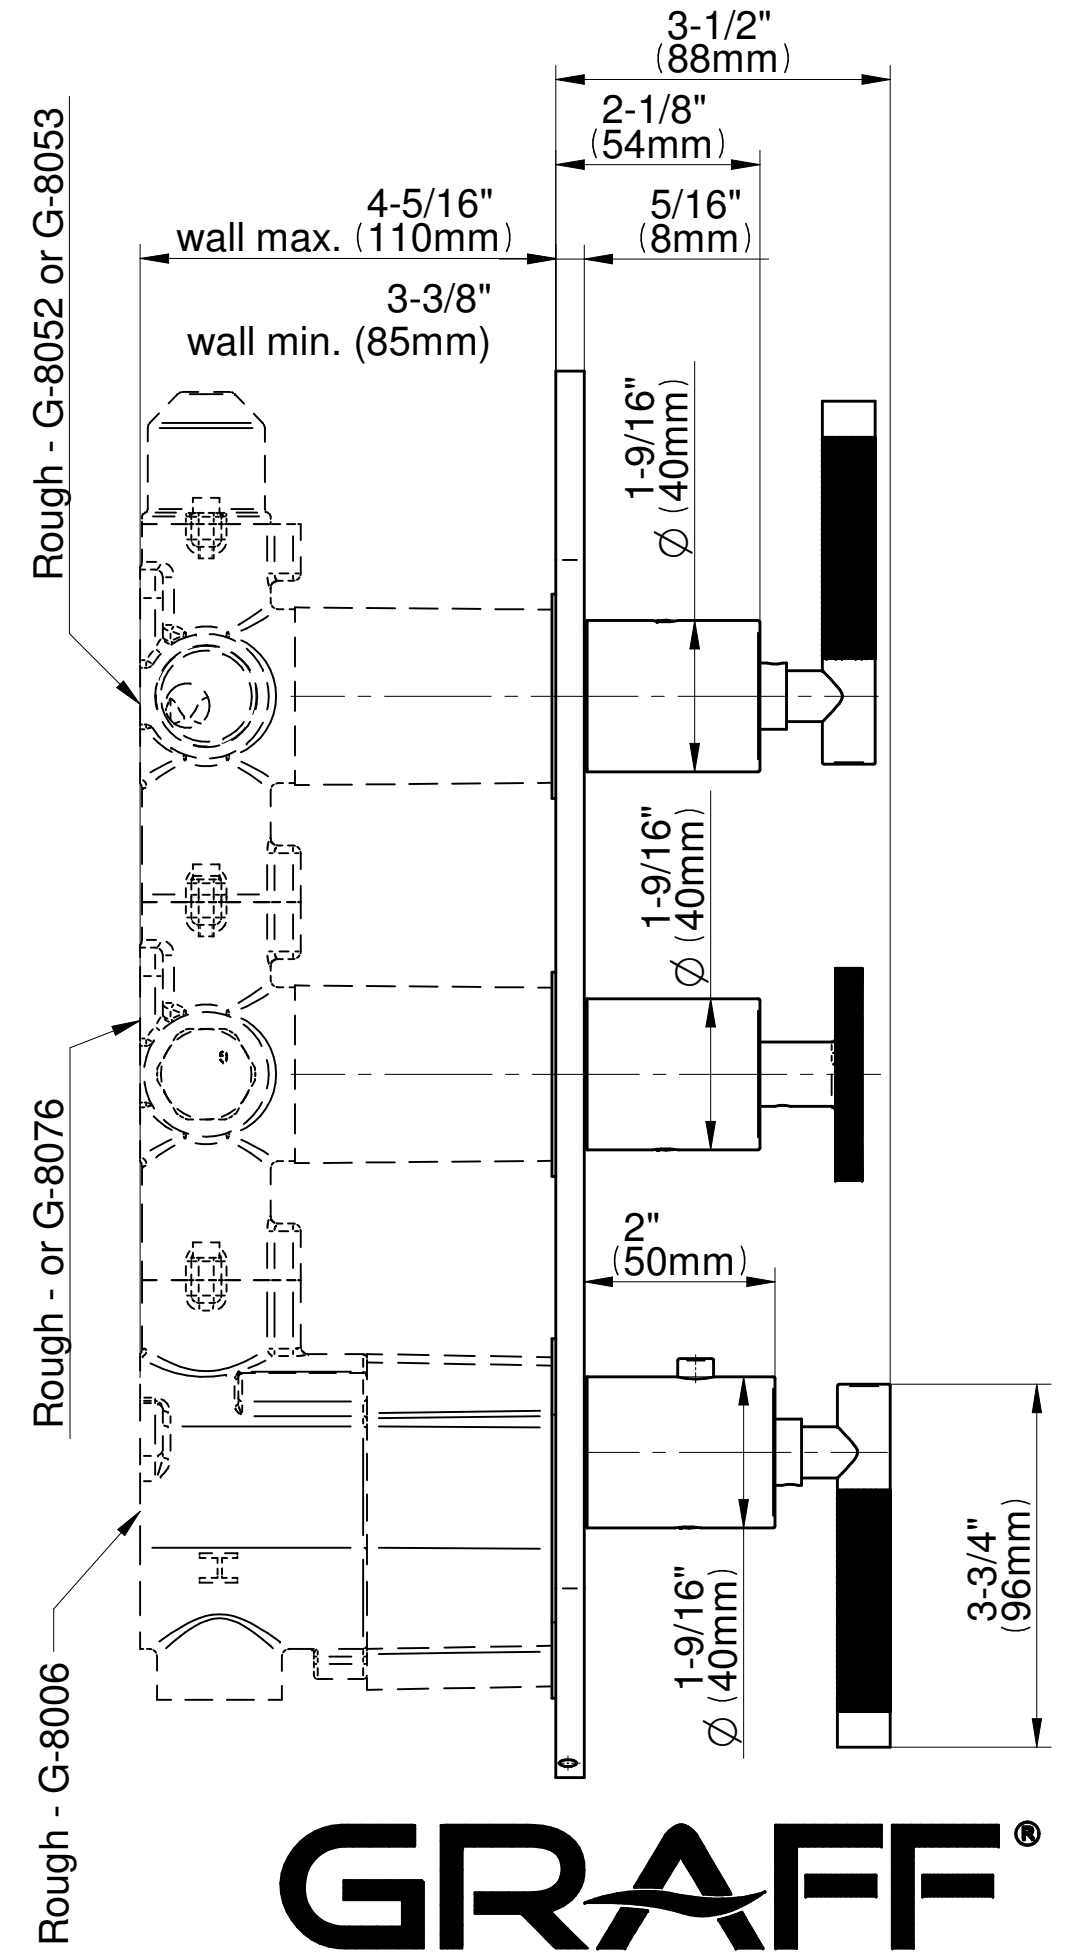

G-8056-ALM57C19-T

M-Series