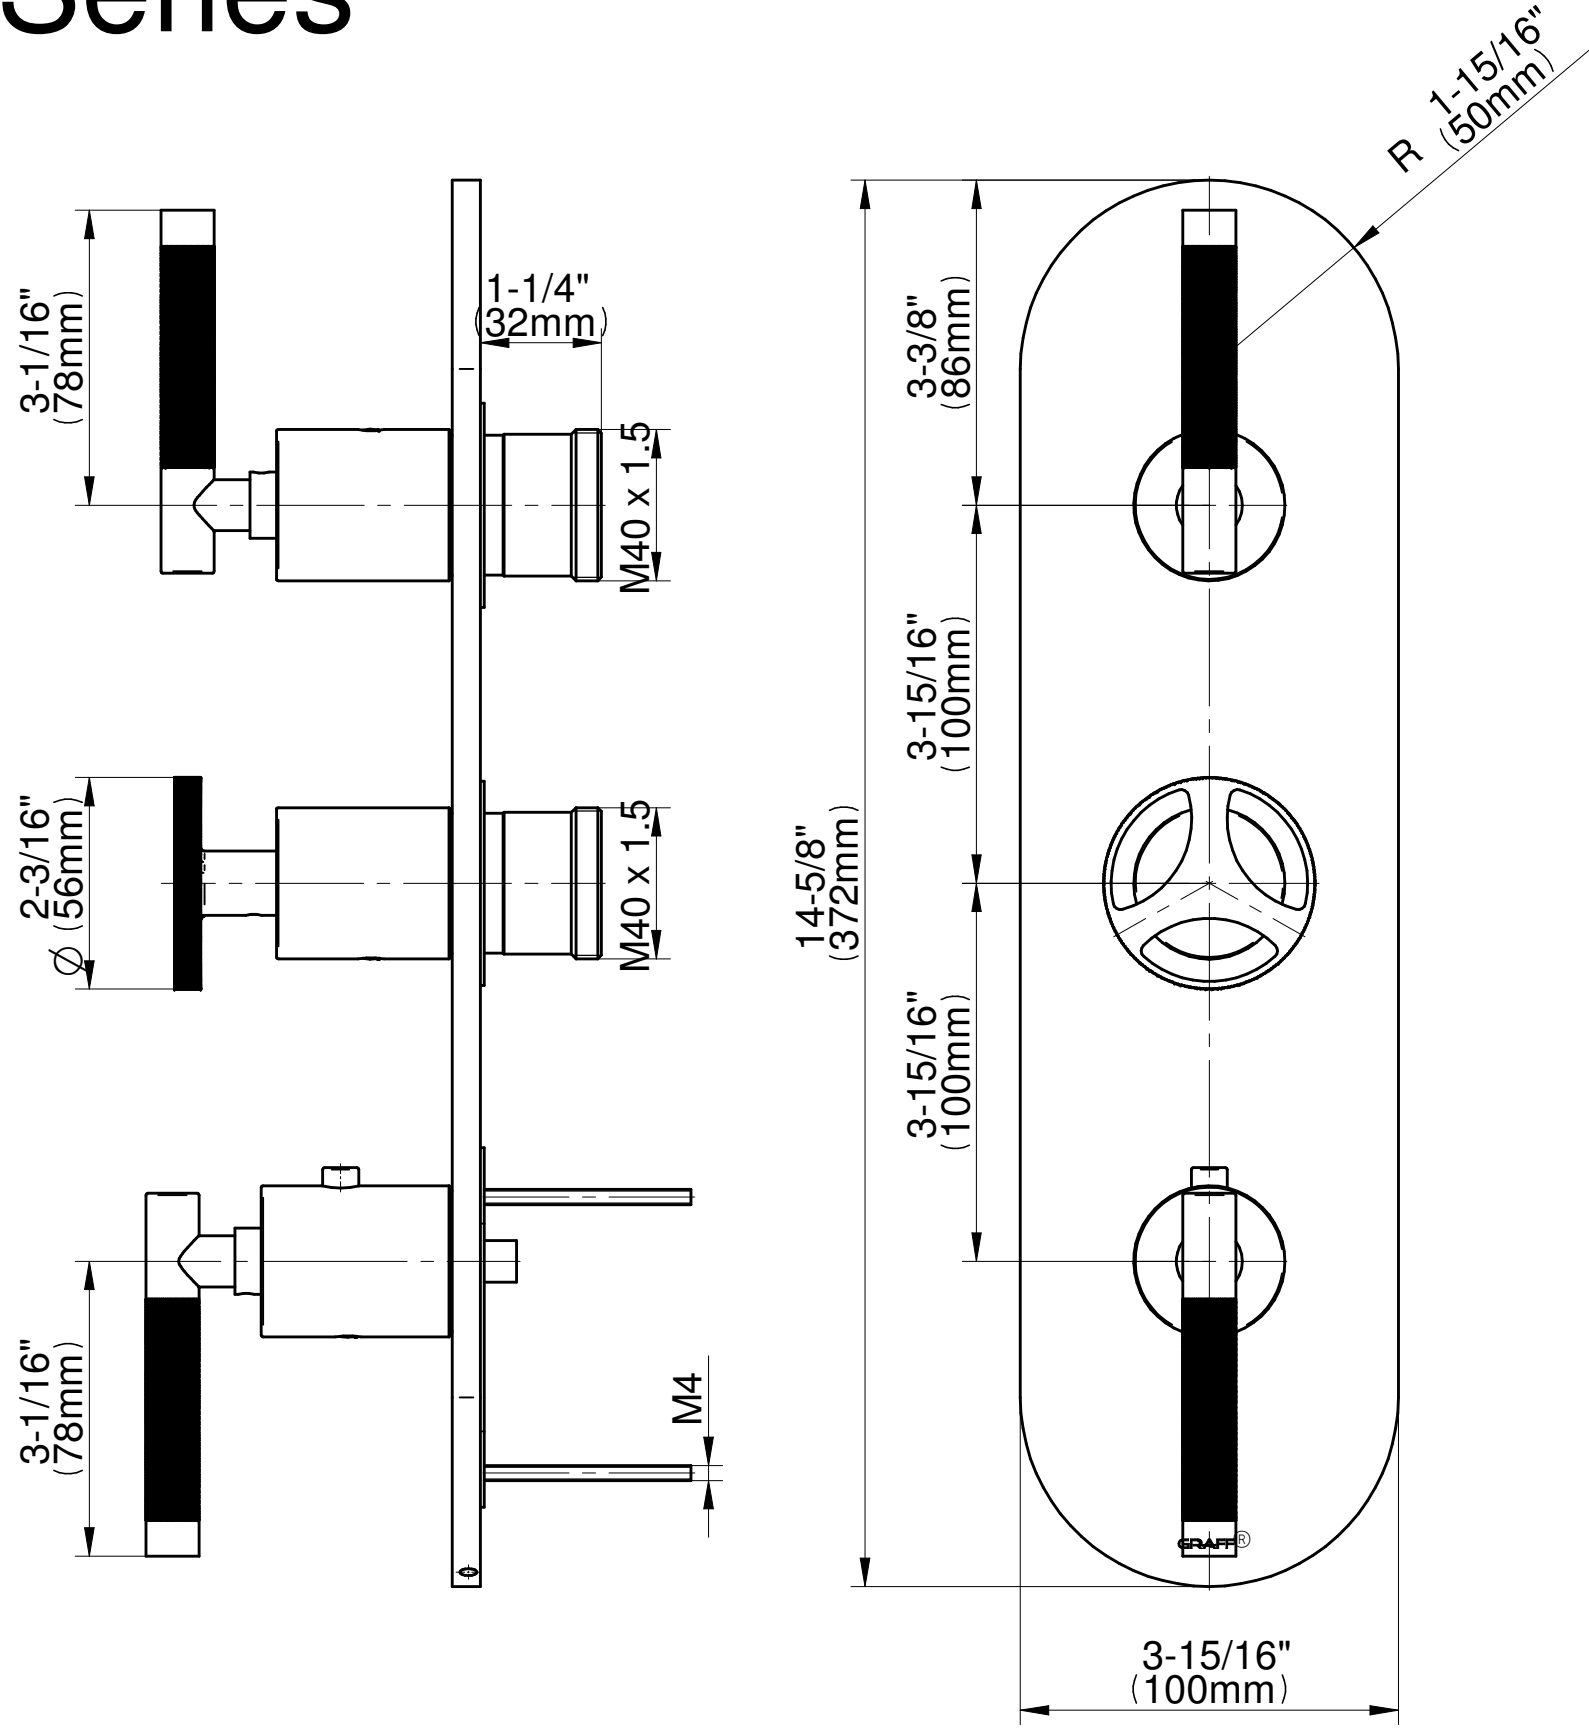

G-8056-ALM57C19-T

M-Series