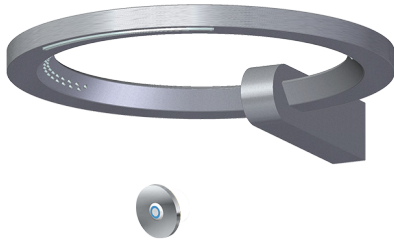

www.graff-faucets.com | phone: 800-954-4723

SHOWER
Ametis Ring
G-8760

GRAFF®

Information

- Wall-mounted installation
- 6-color LED chromotherapy lighting
- Dual-function water feature with cascade & waterfall shower settings
- Features no-clog, easy-clean nozzles
- Flow rates: rain shower ≤ 2.0 max gpm, waterfall ≤ 2.0 max gpm
- Includes wall-mount button for LED control box
- CALGreen

Product Features

- Wall-mounted installation
- 6-color LED chromotherapy lighting
- Dual-function water feature with waterfall and rain shower settings
- Features no-clog, easy-clean spray nozzles
- Flow rates: rain shower ≤ 2.0 max gpm, waterfall ≤ 2.0 max gpm
- Includes wall-mount button for LED control box