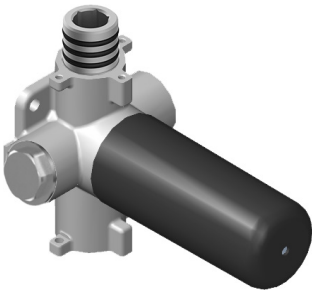

GRAFF®

Information

- 12.3 gpm @ 60 psi
- 3/4" universal inlets/outlets with female threads
- Stacking inlet and pass-through port feature
- Supplied with protective plastic cover
- CalGreen compliant dependent on functions

Product Features

- 13.2 gpm @ 60 psi
- 3/4" universal inlets/outlets with female threads
- Stacking inlet and pass-through port feature
- Supplied with protective plastic cover
- CalGreen compliant dependent on functions