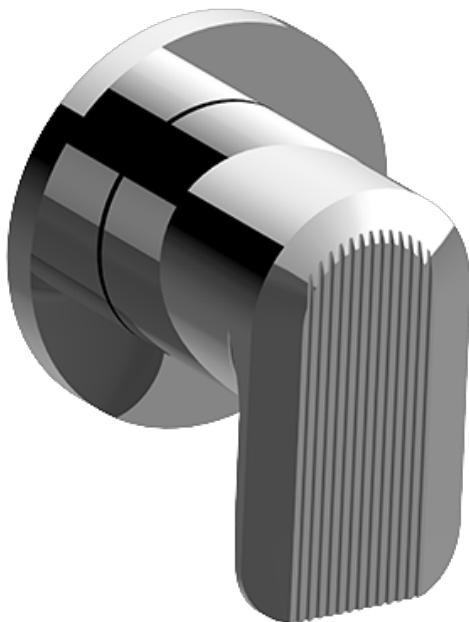

SHOWER
M-Series Stop/Volume Control
Valve Trim with Handle

GRAFF®

Information

- Single metal handle
- Decorative trim plate
- Use with G-8076 Stop/Volume Control Rough Valve with Pass-Through or G-8077 Stop/Volume Control Rough Valve
- ADA

Finishes