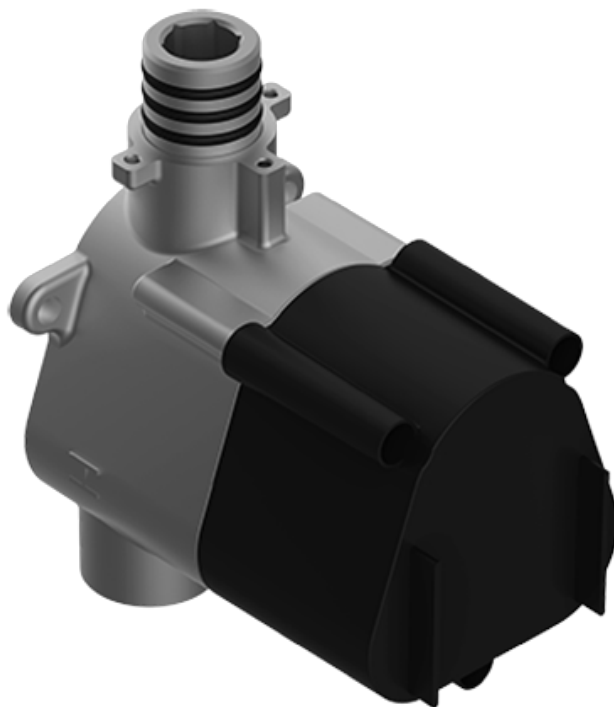

### Information

- Single metal handle
- Decorative trim plate
- Use with G-8076 Stop/Volume Control Rough Valve with Pass-Through or G-8077 Stop/Volume Control Rough Valve
- ADA

# G-8097-LM58E1-T

## Sento Series

SHOWER  
Thermostatic Rough Valve  
**G-8006**

**GRAFF**<sup>®</sup>