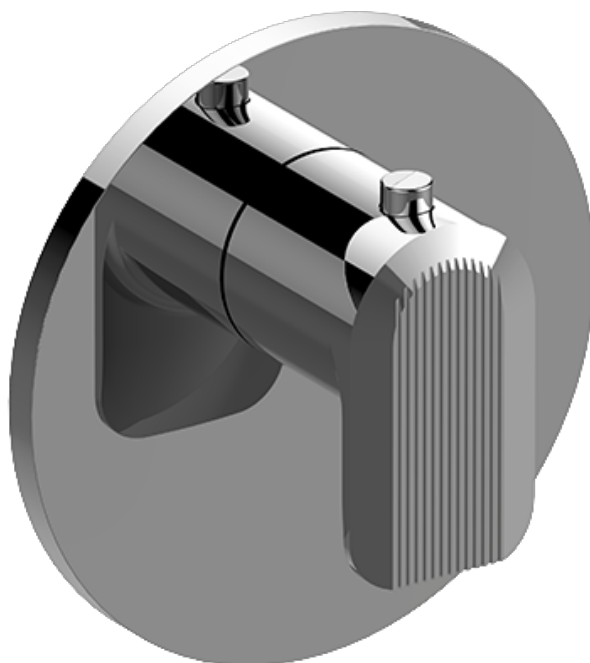

SHOWER  
M-Series Thermostatic Shower  
System - Ametis Ring with  
Handshower  
**GL4.029SC-LM58E0**

---

**GRAFF®**

## Information

- 3/4" thermostatic valve and trim
- 3/4" stop/volume control valve and trim (3 pieces)
- G-8760 Ametis Ring with waterfall and rain shower settings, features no-clog, easy-clean nozzles
- Single LED light with 6 color variations
- Includes wall-mount button for LED control box
- Handshower set with wall bracket and integrated wall supply elbow and 59" hose
- Optional extension kit
- Flow rates: rain shower  $\leq 2.0$  max gpm, waterfall  $\leq 2.0$  max gpm, handshower  $\leq 1.5$  max gpm
- ADA

SHOWER  
M-Series Thermostatic Valve Trim  
with Handle

**GRAFF**<sup>®</sup>

### Information

- Single metal handle
- Decorative trim plate
- Use with G-8006 Thermostatic Rough Valve
- ADA