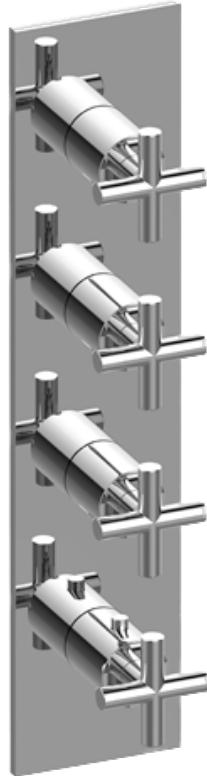

SHOWER
Square M-Series Valve Trim with
Four Handles
G-8059-C17E0-T

GRAFF[®]

Information

- Four metal handles
- Decorative trim plate
- To complete package, you must order rough valves
- ADA

Finishes

24K Gold

24K Brushed
Gold

Brushed Brass
PVD

Architectural
Black™

Brushed
Nickel

Gunmetal

Matte Black

Olive Bronze

Onyx PVD®

Polished Brass
PVD

Polished
Chrome

Polished
Nickel

OR'osa PVD®

Steelnox®
(Satin Nickel)

Architectural
White