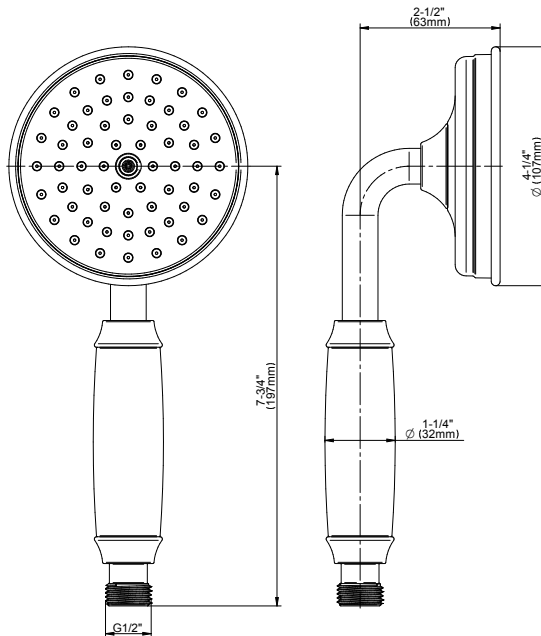

G-8724

Finezza Collection
Finezza Handshower

GRAFF®

Product Features

- Solid brass construction
- Smooth, all-metal handle
- Shower hose not included
- Handshower flow rate ≤ 1.5 max gpm
- Includes internal backflow preventer

Available Finishes

- Polished Chrome
  G-8724-PC
- Brushed Nickel
  G-8724-BNi
- Polished Nickel
  G-8724-PN
- Olive Bronze
  G-8724-OB
- Unfinished Brass*
  G-8724-UB*
- Gold*
  G-8724-AU*
- Brushed Gold*
  G-8724-BAU*

* Special order finish- call for availability

Warranty

- Limited lifetime warranty

For complete warranty information go to
<https://www.graff-faucets.com/en/info/faqs>

The measurements shown are for reference only. Products and specifications shown are subject to change without notice. Revised 5/2018.

www.graff-designs.com | phone: 800-954-4723