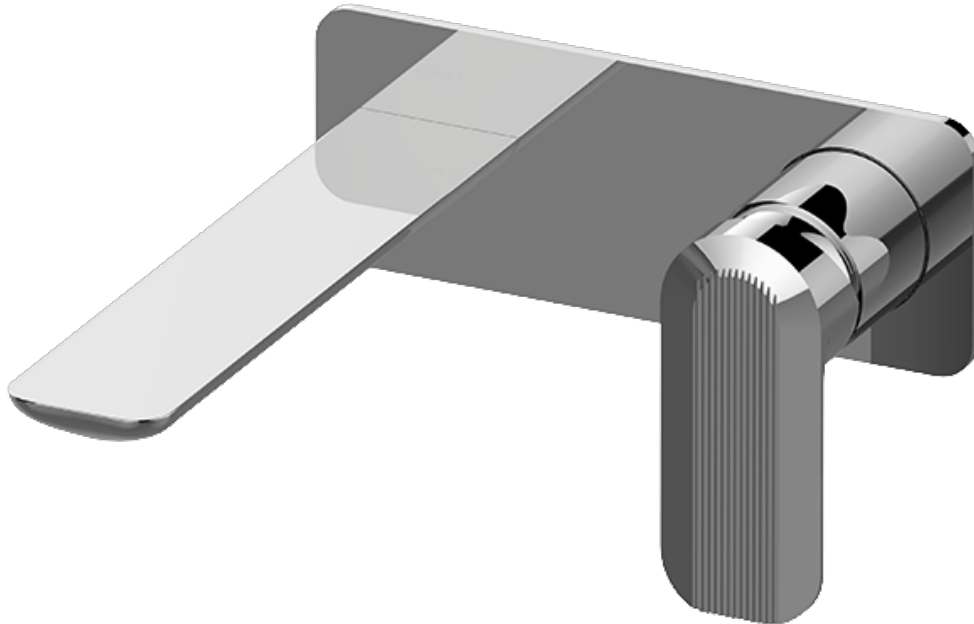

BATHROOM
Sento Wall-Mounted Lavatory
Faucet with Single Handle
G-6335-LM58W

GRAFF®

Information

- Wall-mount spout and handle installation
- Aerated flow rate ≤ 1.2 max gpm
- 7-1/2" spout reach
- Drain assembly not included
- Optional matching decorative trap G-9970
- Optional extension kit
- ADA
- CALGreen

G-6335-LM58W

Sento Series

BATHROOM
 Sento Wall-Mounted Lavatory
 Faucet with Single Handle

Information

- Wall-mount spout and handle installation
- Aerated flow rate ≤ 1.2 max gpm
- 7-1/2" spout reach
- Drain assembly not included
- Optional matching decorative trap G-9970
- Optional extension kit
- ADA
- CALGreen