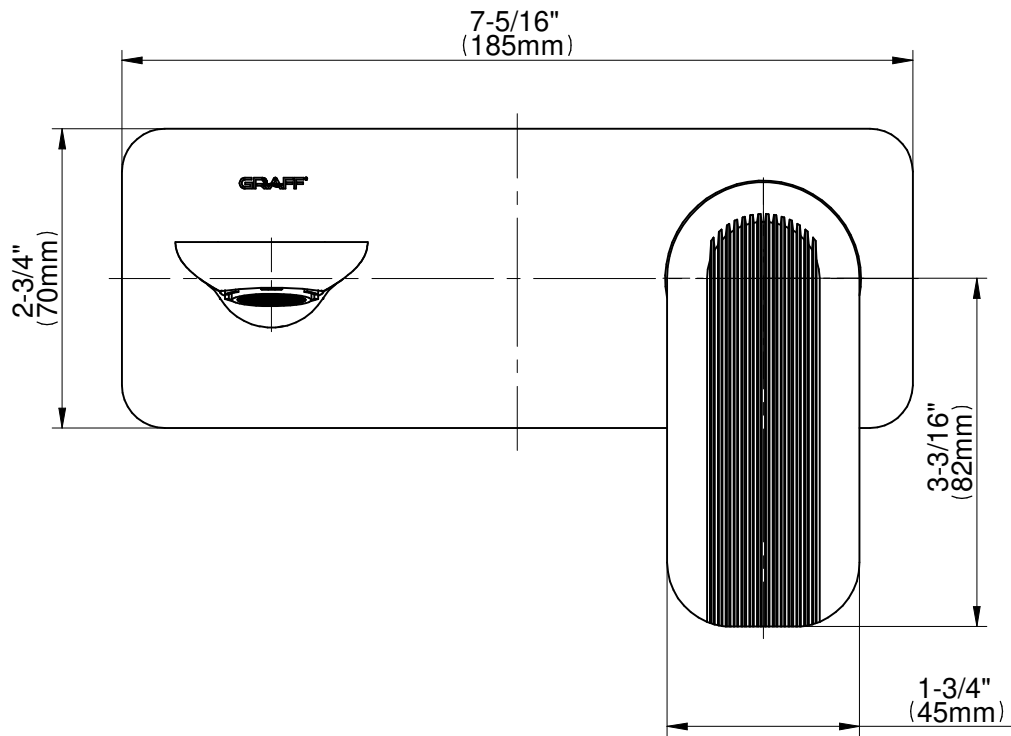

BATHROOM
Sento Wall-Mounted Lavatory
Faucet with Single Handle
G-6335-LM58W

GRAFF®

Information

- Wall-mount spout and handle installation
- Aerated flow rate ≤ 1.2 max gpm
- 7-1/2" spout reach
- Drain assembly not included
- Optional matching decorative trap G-9970
- Optional extension kit
- ADA
- CALGreen

G-6335-LM58W

Sento Series

BATHROOM
 Sento Wall-Mounted Lavatory
 Faucet with Single Handle

Information

- Wall-mount spout and handle installation
- Aerated flow rate ≤ 1.2 max gpm
- 7-1/2" spout reach
- Drain assembly not included
- Optional matching decorative trap G-9970
- Optional extension kit
- ADA
- CALGreen