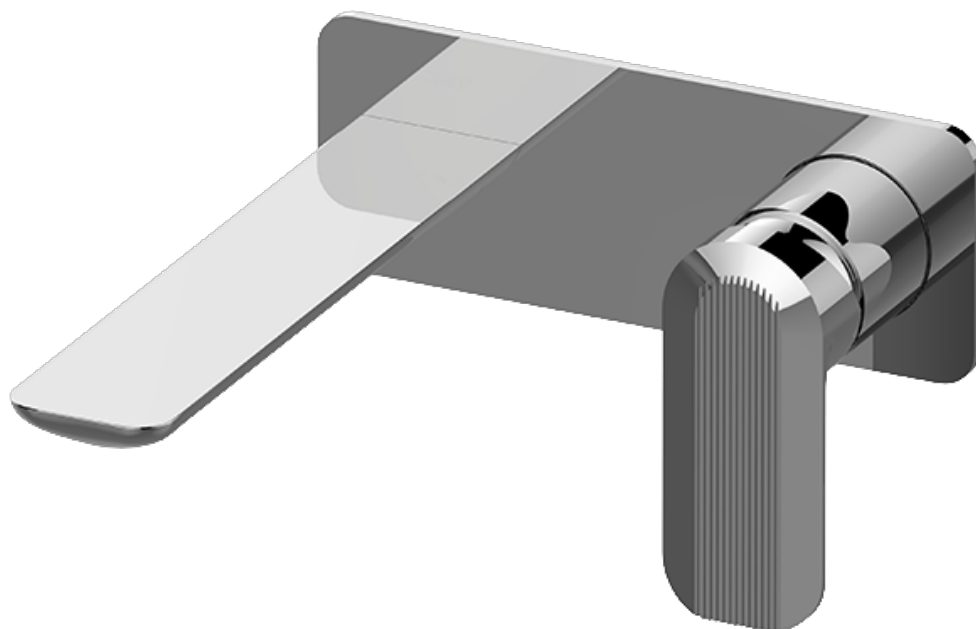

BATHROOM
Sento Wall-Mounted Lavatory
Faucet with Single Handle
G-6335-LM58W

GRAFF®

Information

- Wall-mount spout and handle installation
- Aerated flow rate ≤ 1.2 max gpm
- 7-1/2" spout reach
- Drain assembly not included
- Optional matching decorative trap G-9970
- Optional extension kit
- ADA
- CALGreen

G-6335-LM58W

Sento Series

BATHROOM
 Sento Wall-Mounted Lavatory
 Faucet with Single Handle

Information

- Wall-mount spout and handle installation
- Aerated flow rate ≤ 1.2 max gpm
- 7-1/2" spout reach
- Drain assembly not included
- Optional matching decorative trap G-9970
- Optional extension kit
- ADA
- CALGreen