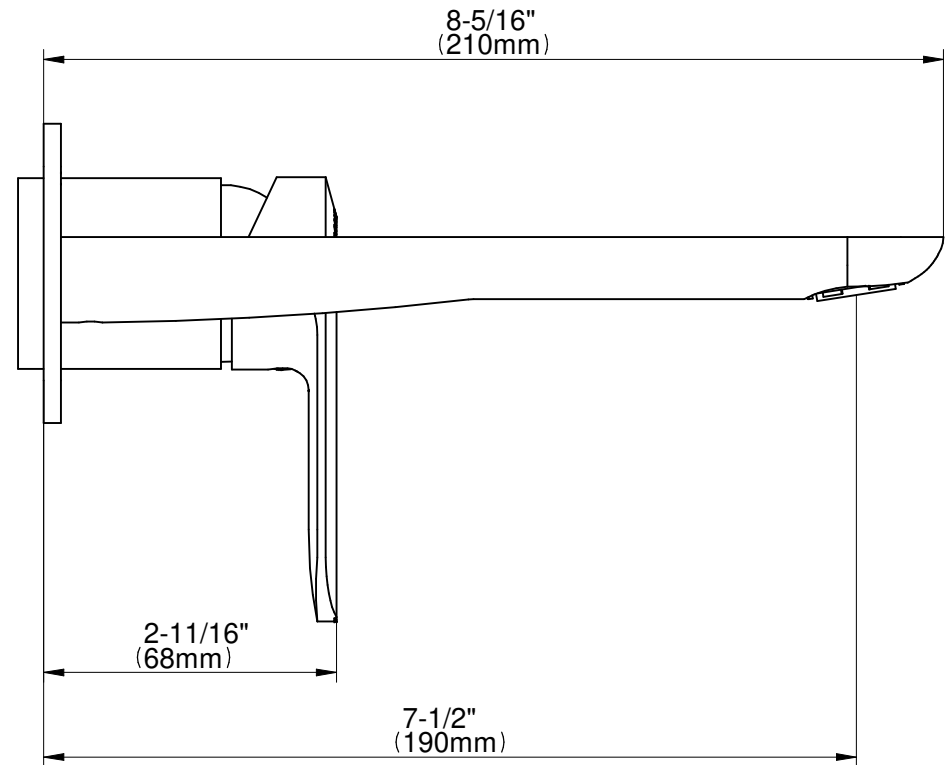

BATHROOM
Sento Wall-Mounted Lavatory
Faucet with Single Handle
G-6335-LM58W

GRAFF®

Information

- Wall-mount spout and handle installation
- Aerated flow rate ≤ 1.2 max gpm
- 7-1/2" spout reach
- Drain assembly not included
- Optional matching decorative trap G-9970
- Optional extension kit
- ADA
- CALGreen

G-6335-LM58W

Sento Series

BATHROOM
 Sento Wall-Mounted Lavatory
 Faucet with Single Handle

Information

- Wall-mount spout and handle installation
- Aerated flow rate ≤ 1.2 max gpm
- 7-1/2" spout reach
- Drain assembly not included
- Optional matching decorative trap G-9970
- Optional extension kit
- ADA
- CALGreen