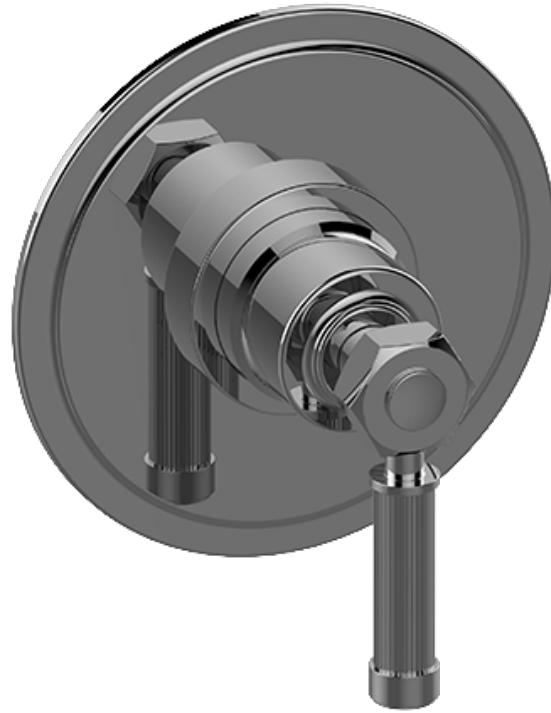

SHOWER
 Vintage Pressure Balancing Valve
 Trim with Handle
G-7035-LM56B-T

Information

- Single metal handle
- Decorative trim plate
- Use with G-7005 Pressure Balancing Rough Valve
- ADA

Finishes

G-7035-LM56B-T

Vintage Series