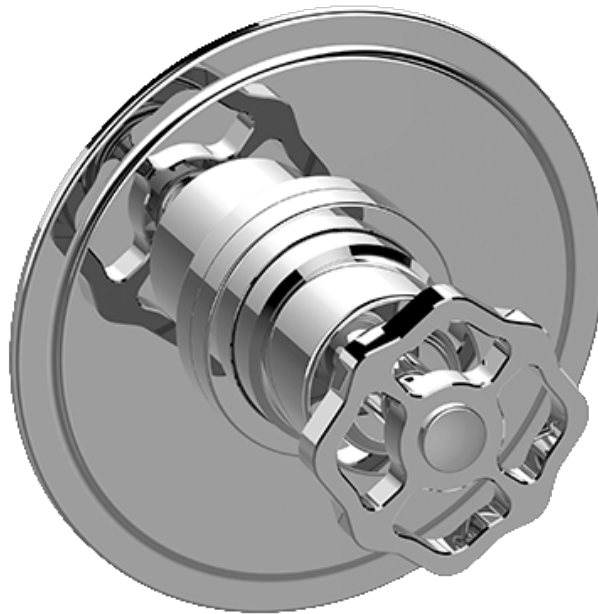

SHOWER  
 Vintage Pressure Balancing Valve  
 Trim with Handle  
**G-7035-C18B-T**

**Information**

- Single metal handle
- Decorative trim plate
- Use with G-7005 Pressure Balancing Rough Valve

**Finishes**

# G-7035-C18B-T

## VINTAGE Series