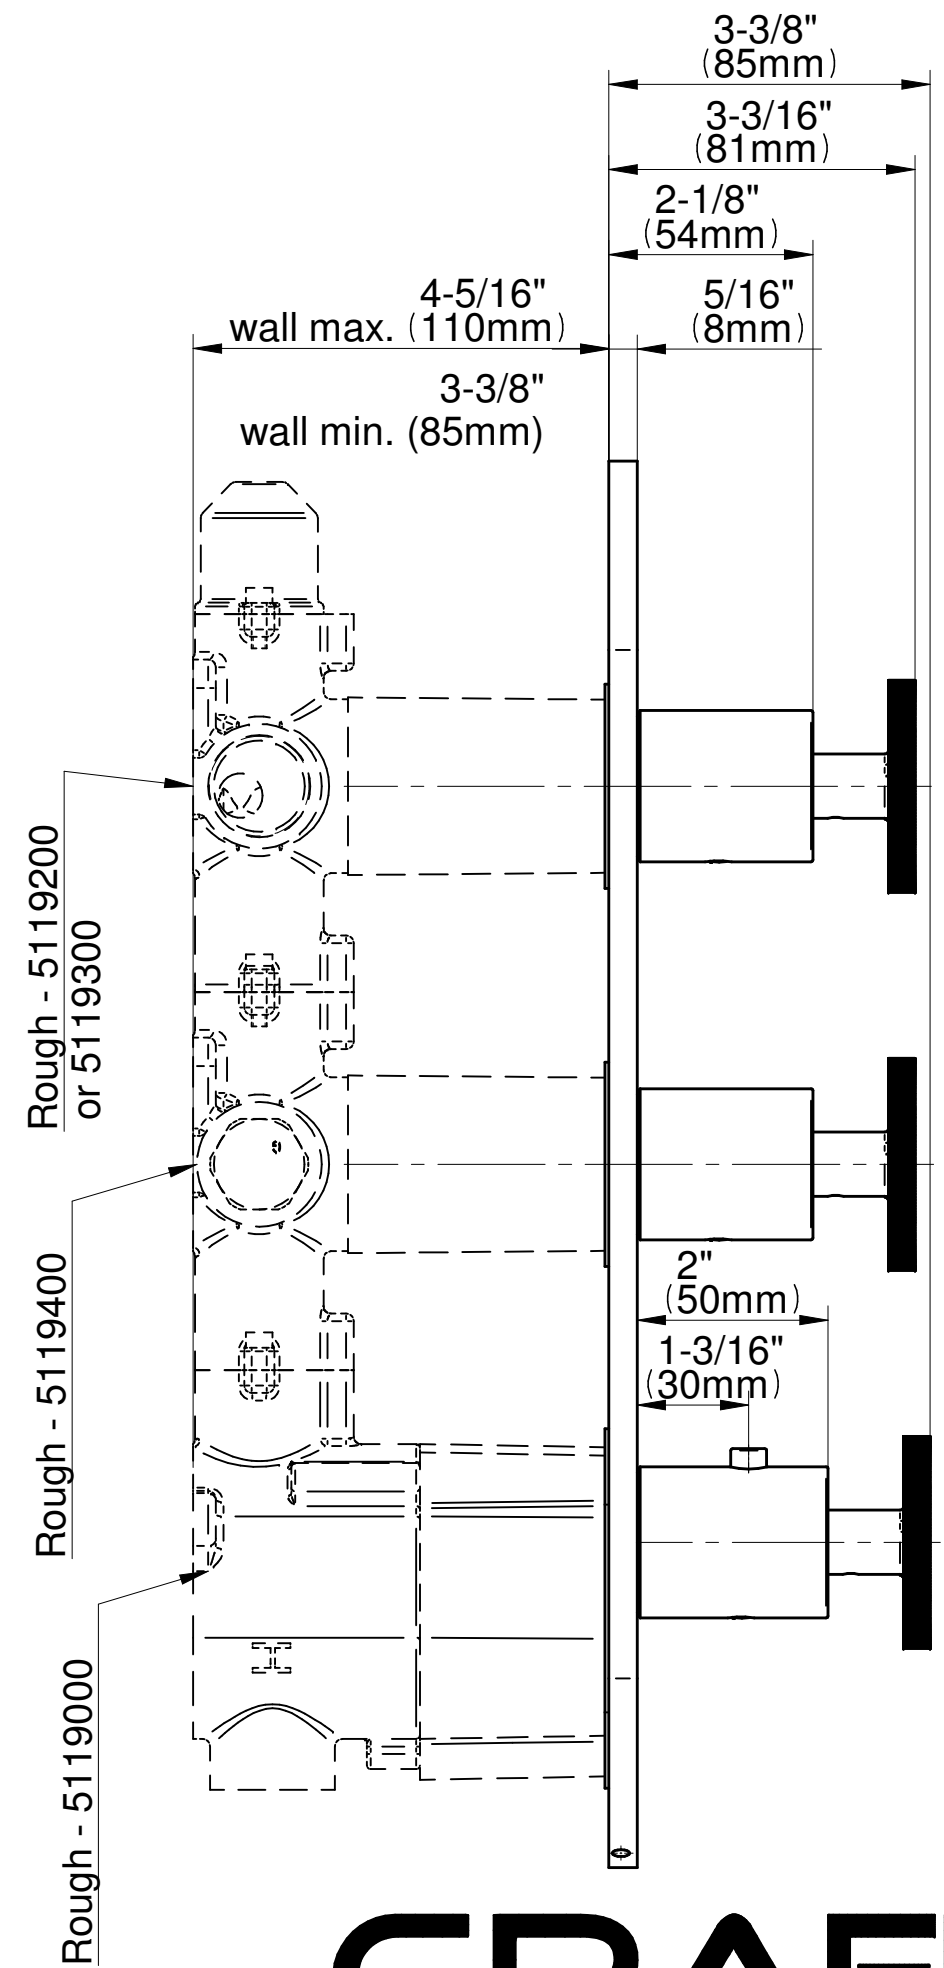

G-8056-C19E0

HARLEY Series