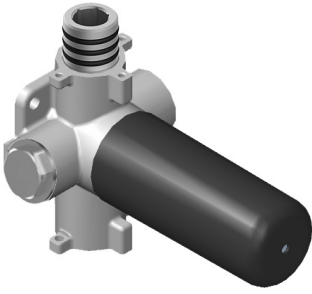

Finishes

Architectural
White

G-8006

M-Series

3/4" Concealed Thermostatic Rough Valve

Product Features

- 12.9 gpm @ 60 psi
- 3/4" universal inlets
- Built-in service stops
- Stacking outlet feature
- Complete serviceability from front of all units
- Supplied with protective plastic cover
- CalGreen compliant dependent on functions

www.graff-faucets.com | phone: 800-954-4723

SHOWER
 Stop/Volume Control Valve with
 Pass Through
G-8076

Information

- 12.3 gpm @ 60 psi
- 3/4" universal inlets/outlets with female threads
- Stacking inlet and pass-through port feature
- Supplied with protective plastic cover
- CalGreen compliant dependent on functions

Finishes

Architectural
White

G-8076

M-Series

Stop/Volume Control Rough Valve with Pass-Through

Product Features

- 13.2 gpm @ 60 psi
- 3/4" universal inlets/outlets with female threads
- Stacking inlet and pass-through port feature
- Supplied with protective plastic cover
- CalGreen compliant dependent on functions

www.graff-faucets.com | phone: 800-954-4723

SHOWER
8" Round Brass Showerhead
G-8449

GRAFF®

Information

- 1/4" thick
- 169 no-clog, easy-clean rubber spray nozzles
- Recommended use with ceiling shower arm
- Recommended for use at no more than 10 degrees tilt
- Showerhead flow rate ≤ 1.8 max gpm
- CALGreen