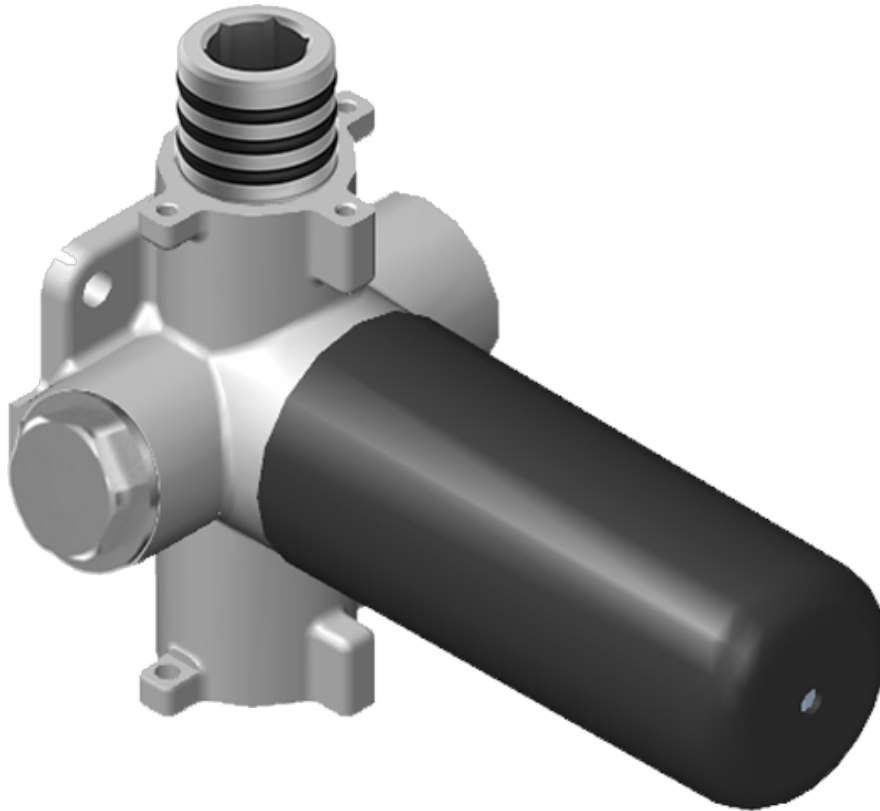

SHOWER
Harley M-Series Thermostatic
Shower System - Shower with
Handshower
GL3.041WB-C19E0

GRAFF®

Information

- 3/4" thermostatic valve and trim
- 3/4" stop/volume control valve (2 pieces)
- 8" showerhead with 12" ceiling-mounted shower arm
- Showerhead features no-clog, easy-clean spray nozzles
- Handshower set with wall-mounted slide bar and 59" hose (PVD finishes use 59" flex hose)
- Flow rates: showerhead \leq 1.8 max gpm, handshower \leq 1.5 max gpm

Finishes

Architectural
White

G-8006

M-Series

3/4" Concealed Thermostatic Rough Valve

Product Features

- 12.9 gpm @ 60 psi
- 3/4" universal inlets
- Built-in service stops
- Stacking outlet feature
- Complete serviceability from front of all units
- Supplied with protective plastic cover
- CalGreen compliant dependent on functions

www.graff-faucets.com | phone: 800-954-4723

SHOWER
 Stop/Volume Control Valve with
 Pass Through
G-8076

Information

- 12.3 gpm @ 60 psi
- 3/4" universal inlets/outlets with female threads
- Stacking inlet and pass-through port feature
- Supplied with protective plastic cover
- CalGreen compliant dependent on functions

Finishes

Architectural
White

G-8076

M-Series

Stop/Volume Control Rough Valve with Pass-Through

Product Features

- 13.2 gpm @ 60 psi
- 3/4" universal inlets/outlets with female threads
- Stacking inlet and pass-through port feature
- Supplied with protective plastic cover
- CalGreen compliant dependent on functions