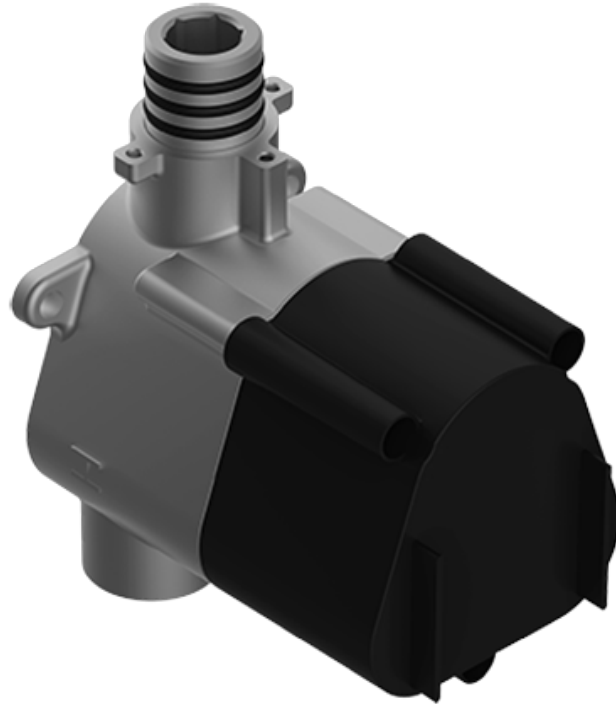

SHOWER
Harley M-Series Thermostatic
Shower System - Shower with
Handshower
GL3.041WB-C19E0

GRAFF®

Information

- 3/4" thermostatic valve and trim
- 3/4" stop/volume control valve (2 pieces)
- 8" showerhead with 12" ceiling-mounted shower arm
- Showerhead features no-clog, easy-clean spray nozzles
- Handshower set with wall-mounted slide bar and 59" hose (PVD finishes use 59" flex hose)
- Flow rates: showerhead \leq 1.8 max gpm, handshower \leq 1.5 max gpm

SHOWER
Harley M-Series Valve Trim with
Three Handles

GRAFF®

Information

- Three metal handles
- Decorative trim plate
- Use with M-Series rough valves

Finishes

24K Gold

24K Brushed
Gold

24K Brushed
Gold with
Onyx PVD
Accents

HARLEY Series

SHOWER
Thermostatic Rough Valve
G-8006

GRAFF®

Information

- 12.9 gpm @ 60 psi
- 3/4" universal inlets
- Built-in service stops
- Stacking outlet feature
- Complete serviceability from front of all units
- Supplied with protective plastic cover
- CalGreen compliant dependent on functions

Finishes

Architectural
White

G-8006

M-Series

3/4" Concealed Thermostatic Rough Valve

Product Features

- 12.9 gpm @ 60 psi
- 3/4" universal inlets
- Built-in service stops
- Stacking outlet feature
- Complete serviceability from front of all units
- Supplied with protective plastic cover
- CalGreen compliant dependent on functions