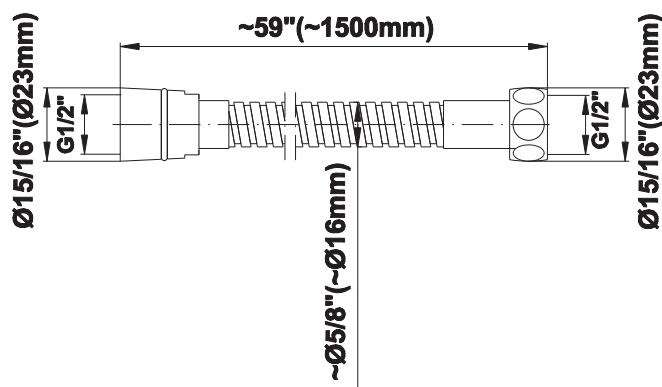

SHOWER
Harley M-Series Thermostatic
Shower System - Shower with
Handshower
GL3.041WB-C19E0

GRAFF®

Information

- 3/4" thermostatic valve and trim
- 3/4" stop/volume control valve (2 pieces)
- 8" showerhead with 12" ceiling-mounted shower arm
- Showerhead features no-clog, easy-clean spray nozzles
- Handshower set with wall-mounted slide bar and 59" hose (PVD finishes use 59" flex hose)
- Flow rates: showerhead \leq 1.8 max gpm, handshower \leq 1.5 max gpm

* Special order finish- call for availability

SHOWER
 Traditional Handshower w/Wall
 Bracket
G-8609

Information

- Handshower with swivel holder
- 59" shower hose with supply elbow
- Includes internal backflow preventer
- Handshower flow rate ≤ 1.5 max gpm
- Includes traditional handshower - G-8604
- CALGreen