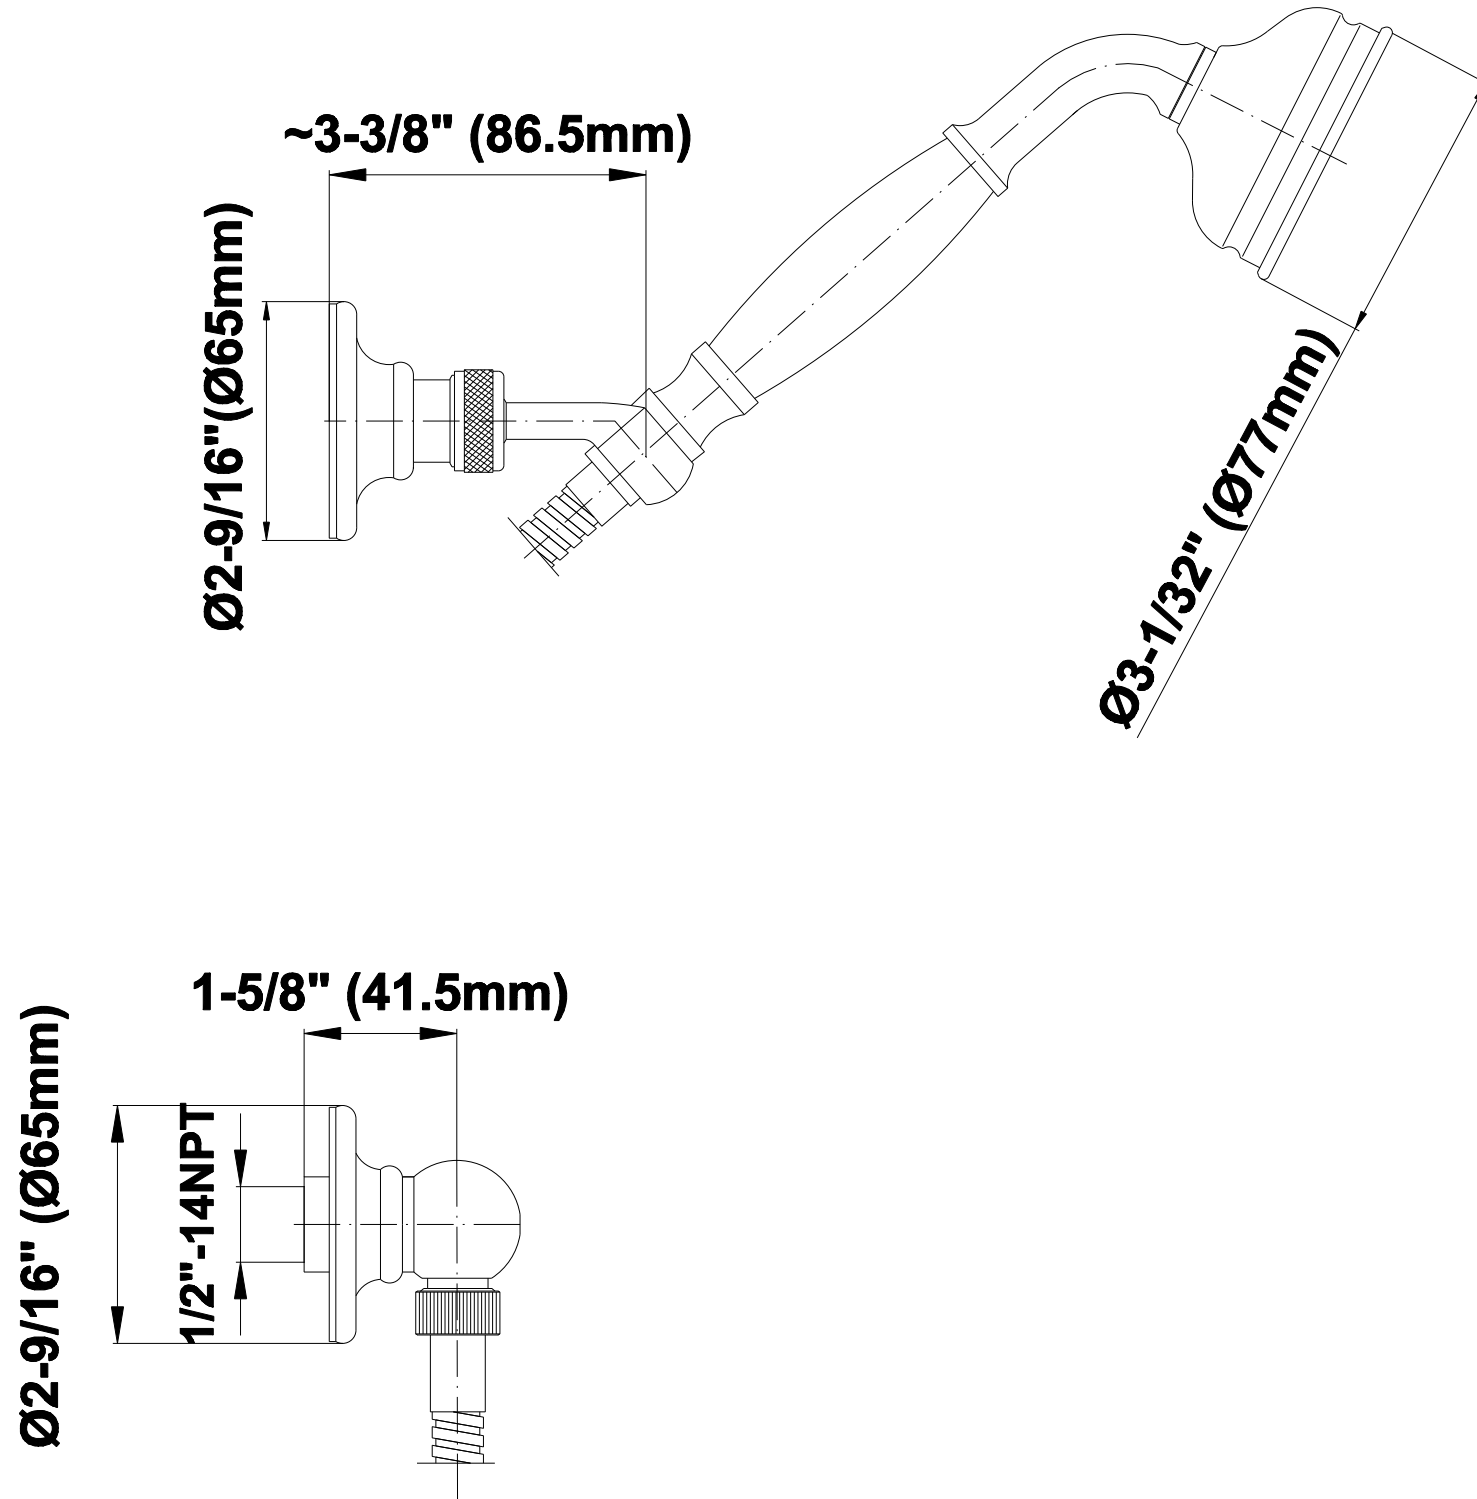

SHOWER
Harley M-Series Thermostatic
Shower System - Shower with
Handshower
GL3.041WB-C19E0

GRAFF®

Information

- 3/4" thermostatic valve and trim
- 3/4" stop/volume control valve (2 pieces)
- 8" showerhead with 12" ceiling-mounted shower arm
- Showerhead features no-clog, easy-clean spray nozzles
- Handshower set with wall-mounted slide bar and 59" hose (PVD finishes use 59" flex hose)
- Flow rates: showerhead \leq 1.8 max gpm, handshower \leq 1.5 max gpm

* Special order finish- call for availability

SHOWER
 Traditional Handshower w/Wall
 Bracket
G-8609

Information

- Handshower with swivel holder
- 59" shower hose with supply elbow
- Includes internal backflow preventer
- Handshower flow rate ≤ 1.5 max gpm
- Includes traditional handshower - G-8604
- CALGreen

Finishes

Architectural
White

Traditional Handshower w/Wall Bracket G-8609

SHOWER
Harley Round Wall-Mounted Slide
Bar
G-8701

GRAFF®

Information

- 27" tall wall-mounted slide bar
- Adjustable bracket fits all hoses with conical nut
- Style complements Harley and MOD+ collections