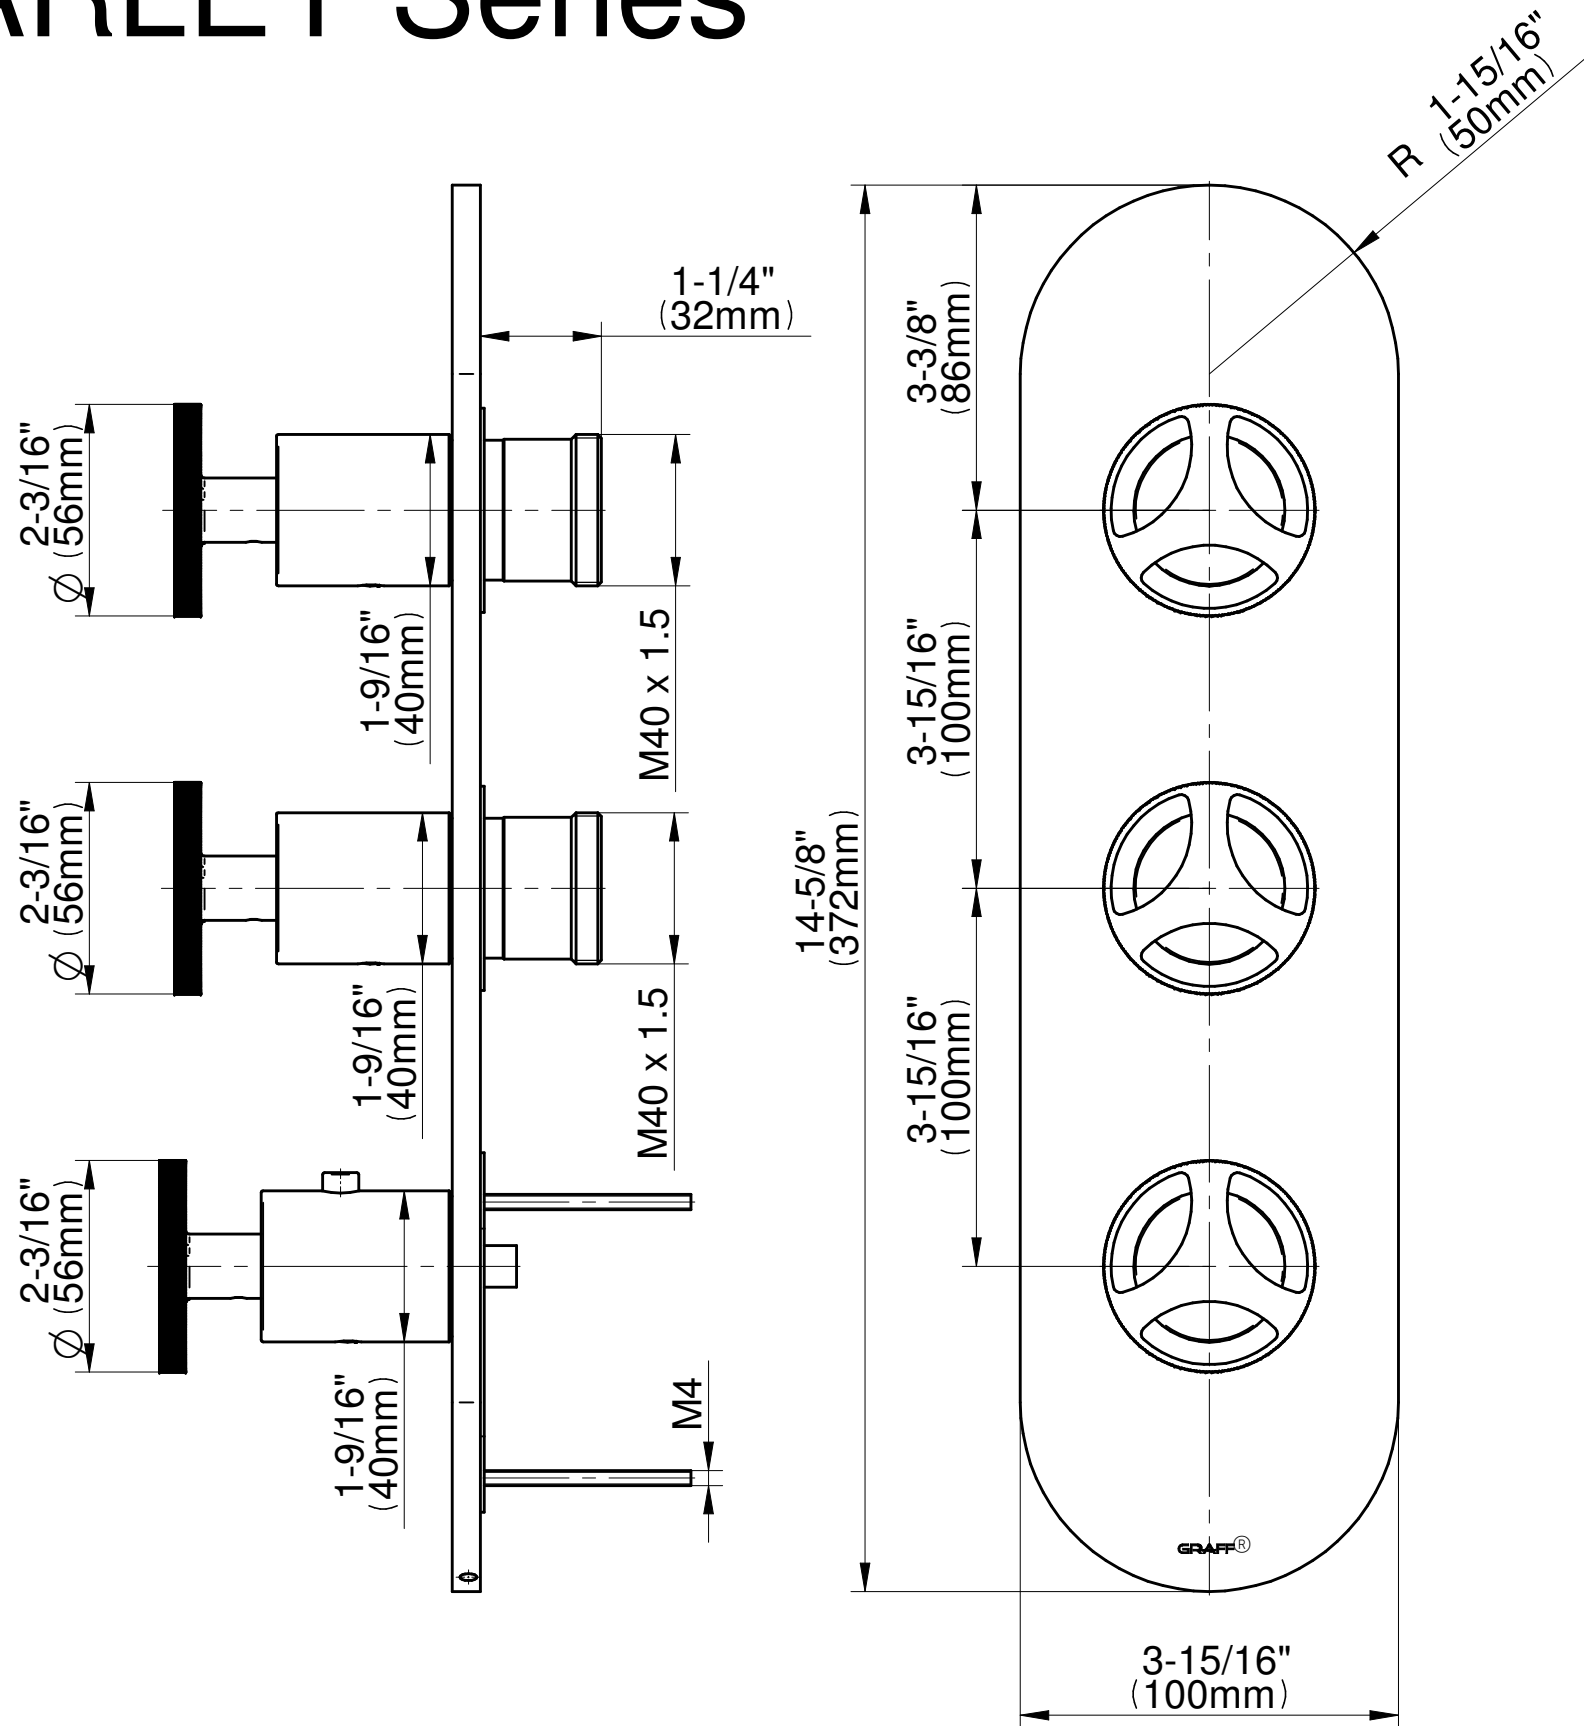

SHOWER
Harley M-Series Thermostatic
Shower System - Shower with
Handshower
GL3.041WB-C19E0

GRAFF®

Information

- 3/4" thermostatic valve and trim
- 3/4" stop/volume control valve (2 pieces)
- 8" showerhead with 12" ceiling-mounted shower arm
- Showerhead features no-clog, easy-clean spray nozzles
- Handshower set with wall-mounted slide bar and 59" hose (PVD finishes use 59" flex hose)
- Flow rates: showerhead \leq 1.8 max gpm, handshower \leq 1.5 max gpm

HARLEY Series

SHOWER
Thermostatic Rough Valve
G-8006

GRAFF®

Information

- 12.9 gpm @ 60 psi
- 3/4" universal inlets
- Built-in service stops
- Stacking outlet feature
- Complete serviceability from front of all units
- Supplied with protective plastic cover
- CalGreen compliant dependent on functions