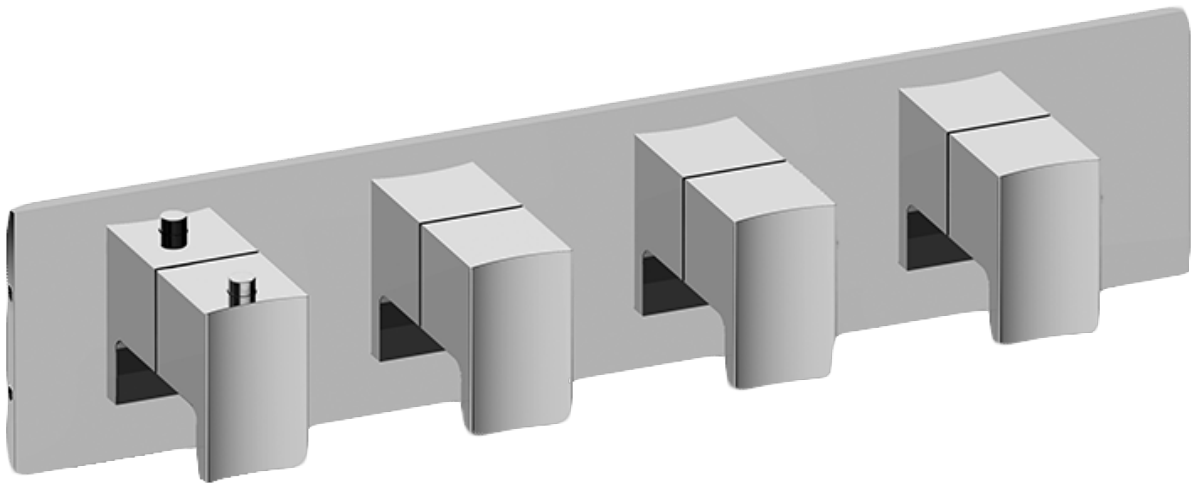

SHOWER
M-Series Valve Horizontal Trim
with Four Handles
G-8059H-LM36E0-T

GRAFF®

Information

- Four metal handles
- Decorative trim plate
- Use with M-Series rough valves
- ADA

Finishes

G-8059H-LM36E0-T

Targa Series