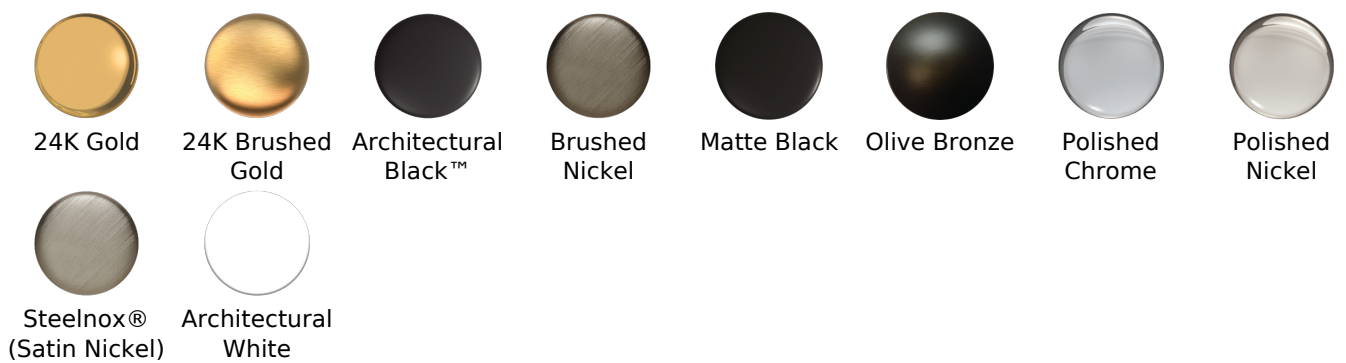

SHOWER
M-Series Valve Horizontal Trim
with Four Handles
G-8059H-LM36E0-T

GRAFF®

Information

- Four metal handles
- Decorative trim plate
- Use with M-Series rough valves
- ADA

Finishes

G-8059H-LM36E0-T

Targa Series