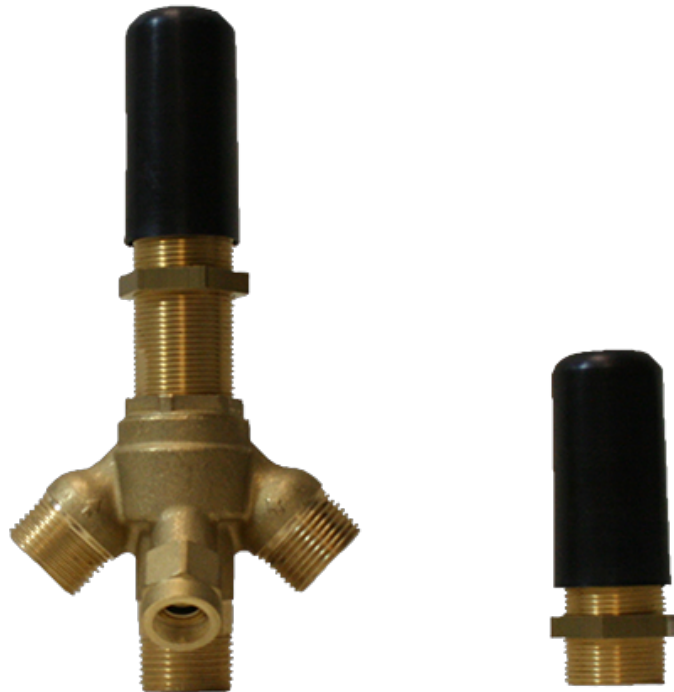

BATHROOM  
Qubic Tre Deck-Mounted  
Handshower & Diverter Set  
**G-6255-LM39B**

---

**GRAFF®**

**Information**

- Matches G-6250-LM39B Roman Tub Set
- Handshower hose included

# G-6255

## Information

- Durable diverter valve

BATHROOM  
Qubic Tre Deck-Mounted  
Handshower & Diverter Set  
**G-6255-LM39B**

**GRAFF®**

**Information**

- Matches G-6250-LM39B Roman Tub Set
- Handshower hose included

**Finishes**

24K Gold

24K Brushed  
Gold