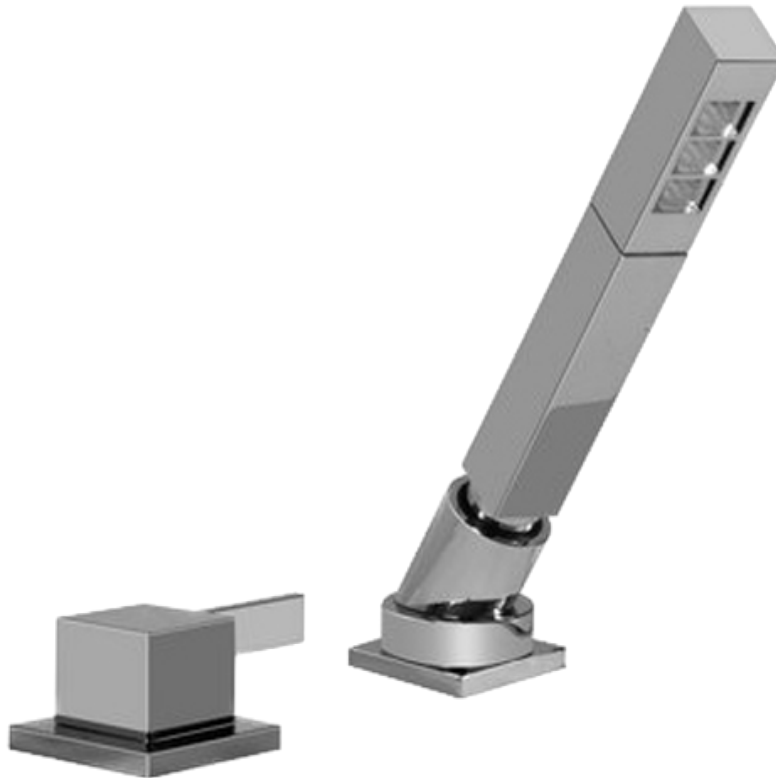

BATHROOM  
Qubic Tre Deck-Mounted  
Handshower & Diverter Set  
**G-6255-LM39B**

---

**GRAFF®**

**Information**

- Matches G-6250-LM39B Roman Tub Set
- Handshower hose included

## Information

- Durable diverter valve

## Finishes

**G-1057**  
Rough Valve

Product Features

- Durable diverter valve

Warranty

- Limited lifetime warranty

For complete warranty information go to: [www.graff-faucets.com/en/info/faqs](http://www.graff-faucets.com/en/info/faqs)

BATHROOM  
Qubic Tre Deck-Mounted  
Handshower & Diverter Set  
**G-6255-LM39B**

**GRAFF®**

**Information**

- Matches G-6250-LM39B Roman Tub Set
- Handshower hose included

**Finishes**

24K Gold

24K Brushed  
Gold