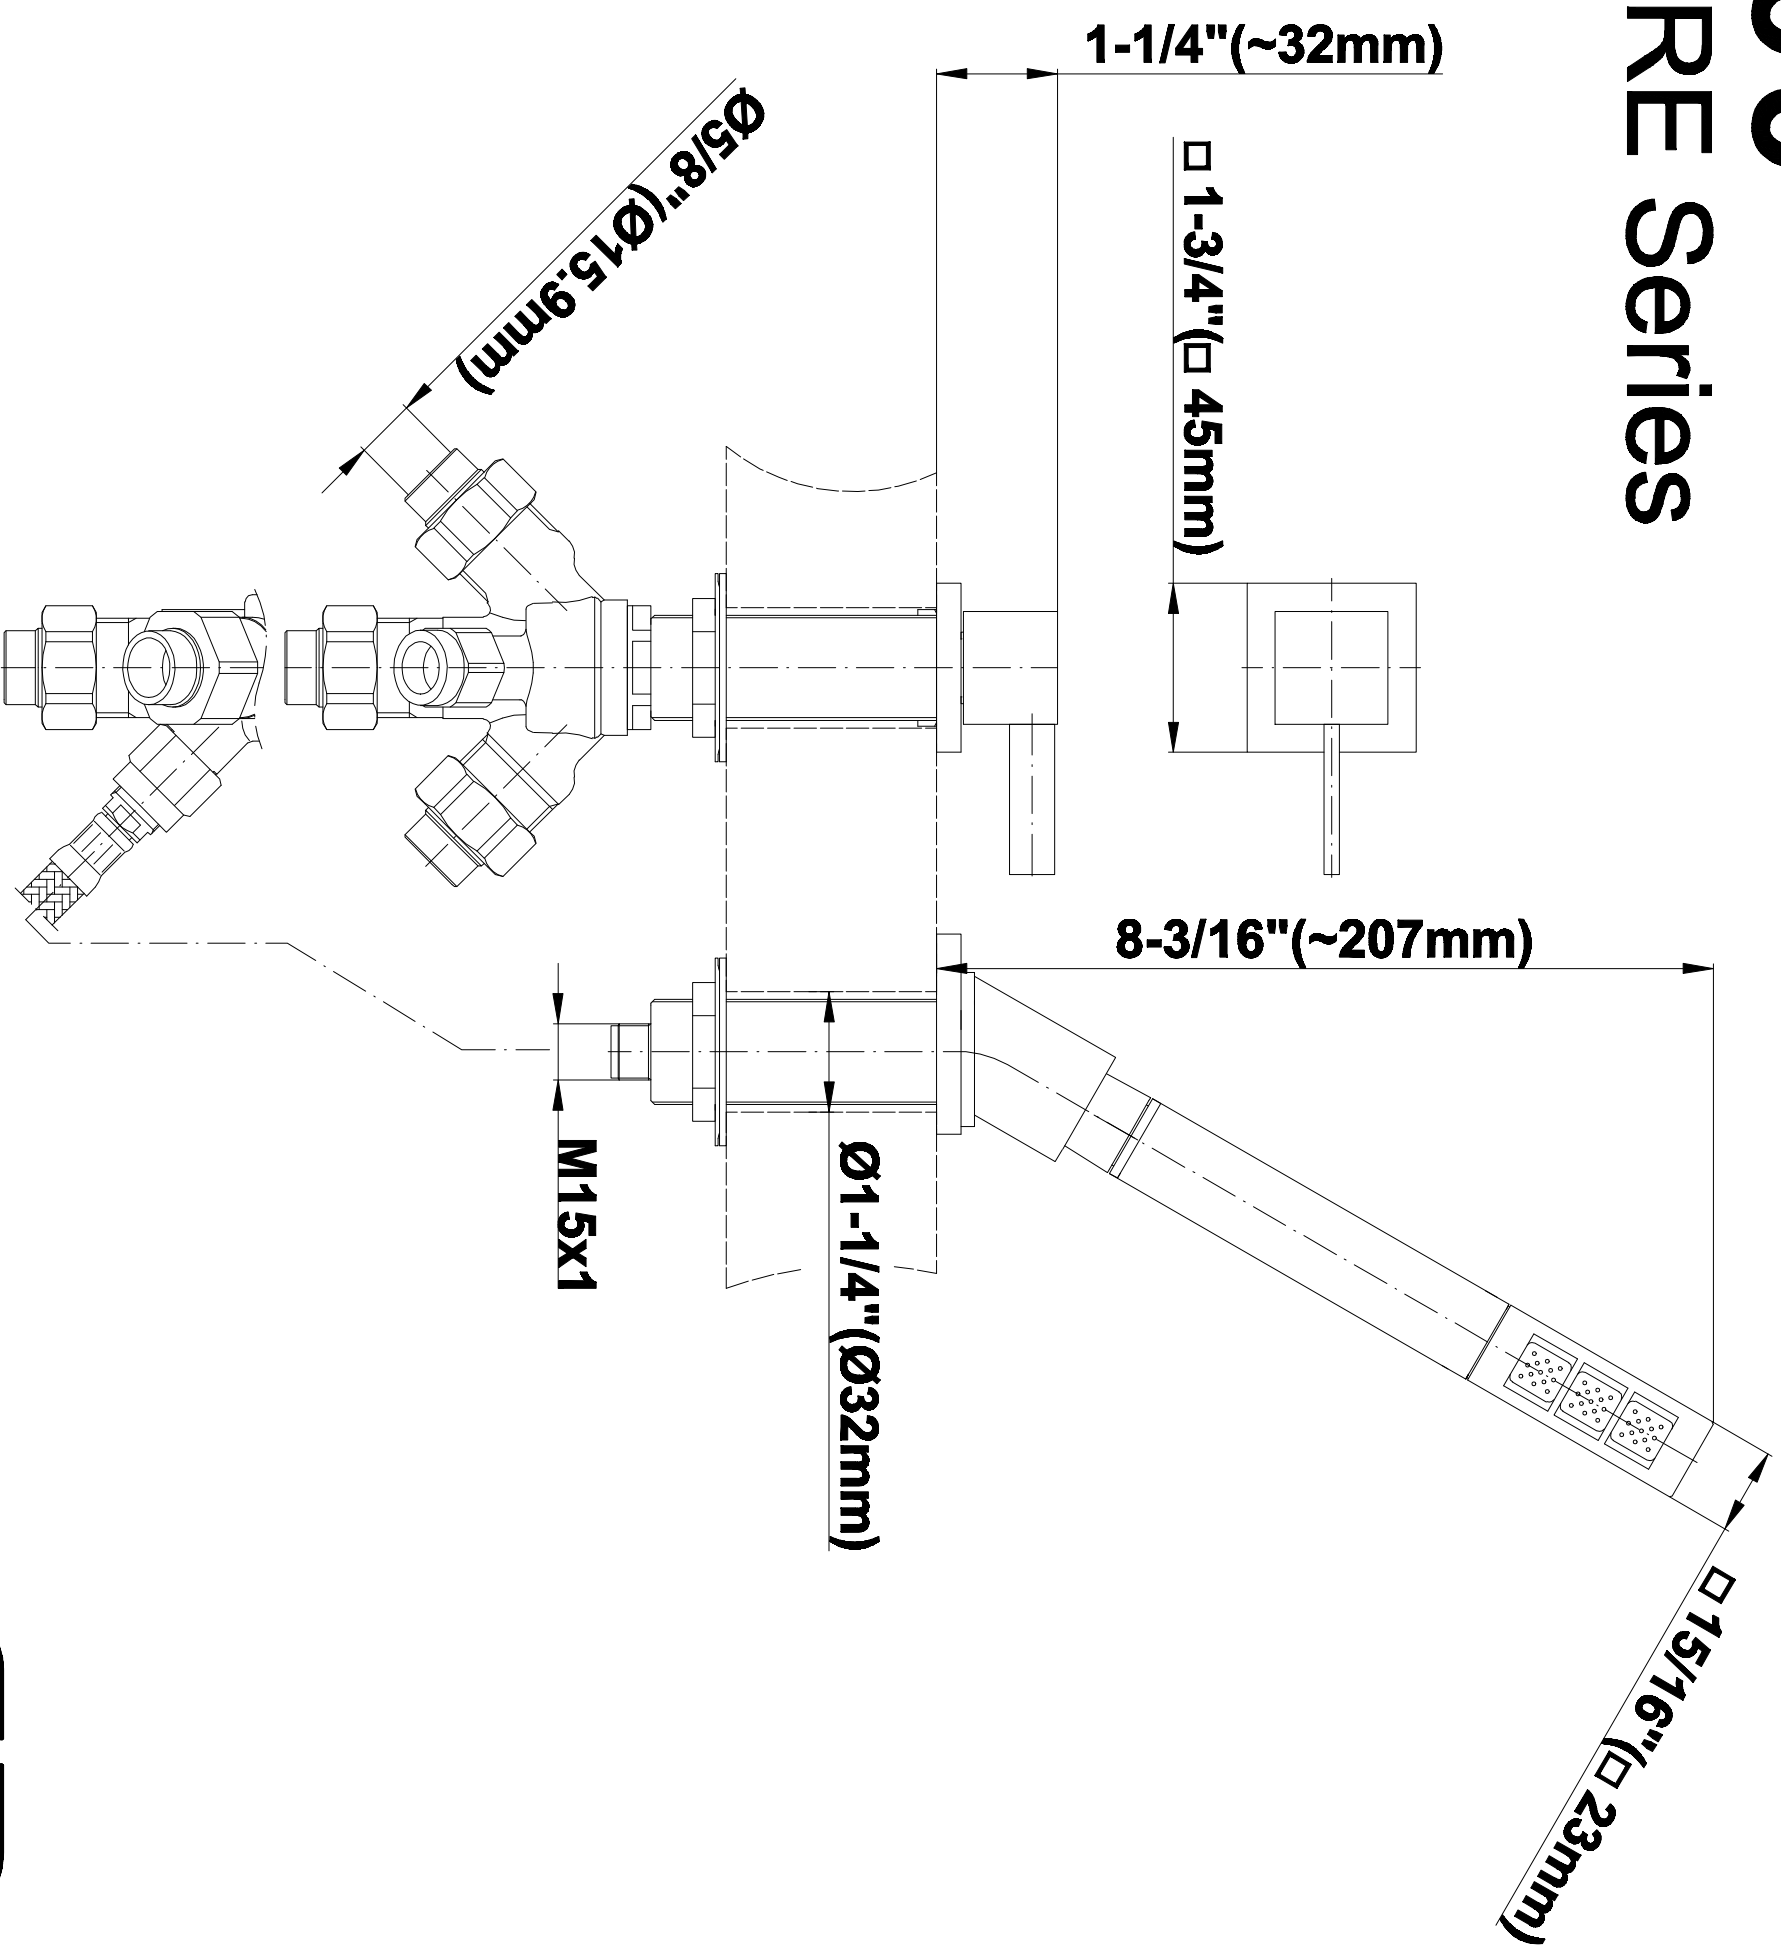

BATHROOM  
Qubic Tre Deck-Mounted  
Handshower & Diverter Set  
**G-6255-LM39B**

---

**GRAFF®**

**Information**

- Matches G-6250-LM39B Roman Tub Set
- Handshower hose included

## Information

- Durable diverter valve

BATHROOM  
Qubic Tre Deck-Mounted  
Handshower & Diverter Set  
**G-6255-LM39B**

**GRAFF®**

**Information**

- Matches G-6250-LM39B Roman Tub Set
- Handshower hose included

**Finishes**

24K Gold

24K Brushed  
Gold