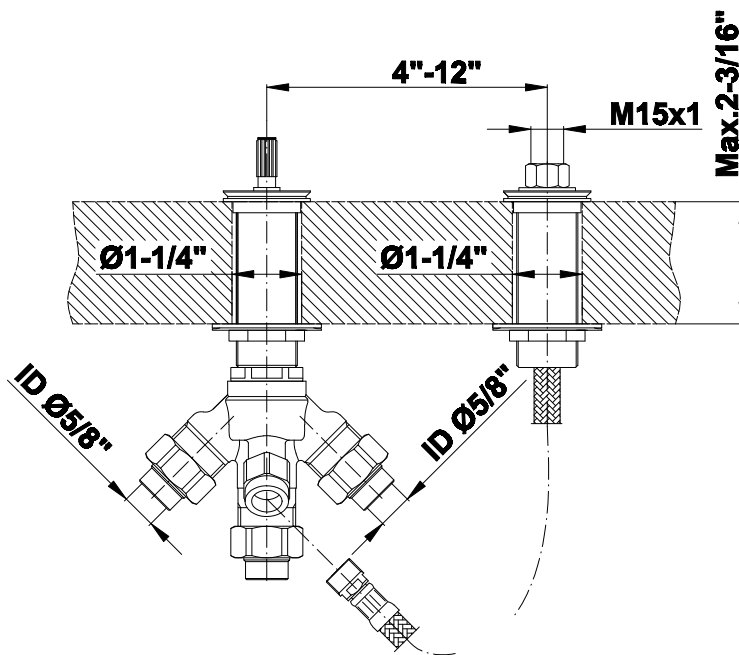

BATHROOM  
Qubic Tre Deck-Mounted  
Handshower & Diverter Set  
**G-6255-LM39B**

---

**GRAFF®**

**Information**

- Matches G-6250-LM39B Roman Tub Set
- Handshower hose included

BATHROOM  
Qubic Tre Deck-Mounted  
Handshower & Diverter Set  
**G-6255-LM39B**

**GRAFF®**

**Information**

- Matches G-6250-LM39B Roman Tub Set
- Handshower hose included

**Finishes**

24K Gold

24K Brushed  
Gold