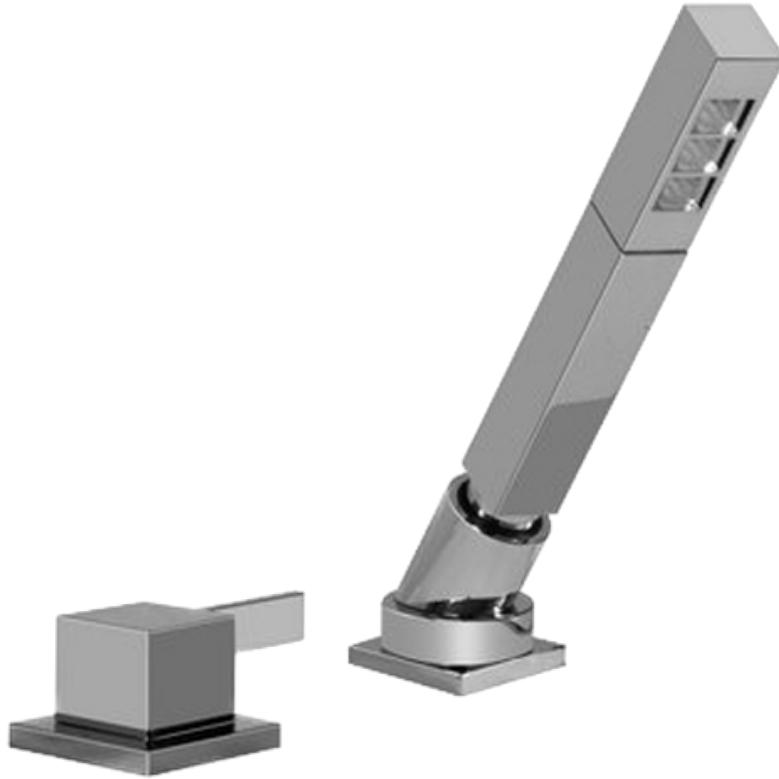

BATHROOM  
Qubic Tre Deck-Mounted  
Handshower & Diverter Set  
**G-6255-LM39B**

---

**GRAFF®**

**Information**

- Matches G-6250-LM39B Roman Tub Set
- Handshower hose included

# G-6255

## Information

- Durable diverter valve

BATHROOM  
Qubic Tre Deck-Mounted  
Handshower & Diverter Set  
**G-6255-LM39B**

**GRAFF®**

**Information**

- Matches G-6250-LM39B Roman Tub Set
- Handshower hose included

**Finishes**

24K Gold

24K Brushed  
Gold