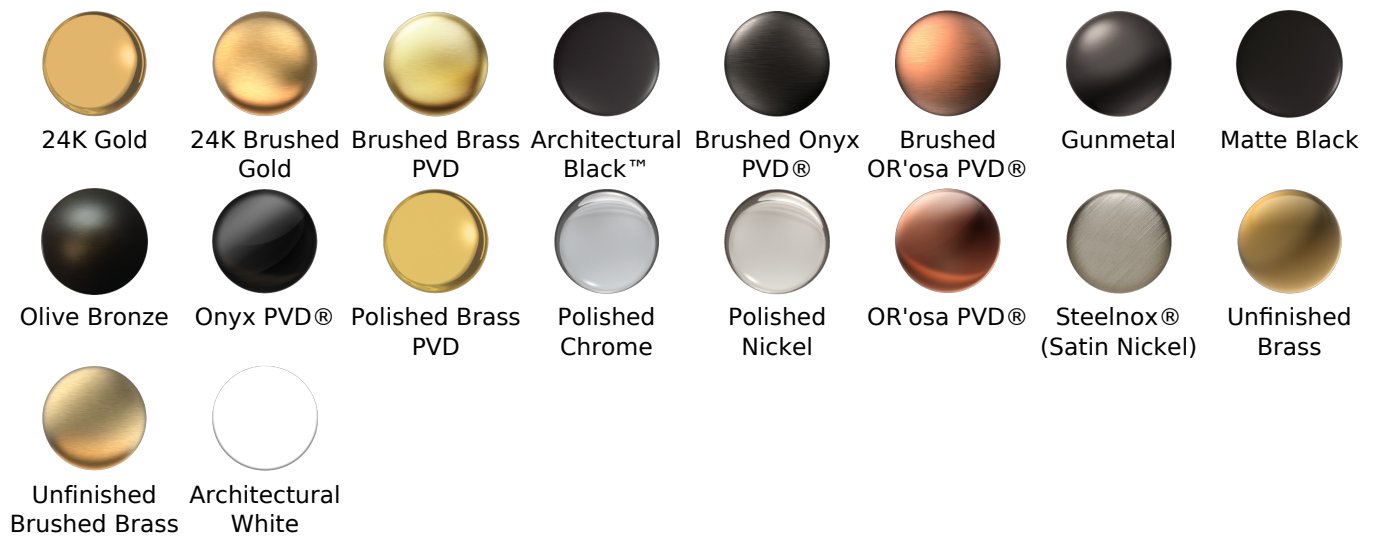

BATHROOM
M.E. 25 Wall-Mounted Lavatory
Faucet w/ Single Handle
G-6138-LM41W

GRAFF®

Information

- Wall-mount spout and handle installation
- Aerated flow rate ≤ 1.2 max gpm
- 7-1/2" spout reach
- Drain assembly not included
- Optional Matching Decorative Trap G-9970
- Optional extension kit
- Handle may be installed on left or right of spout
- ADA
- CALGreen

G-6138

M.E.25 Series

Finishes

G-1085
Rough Valve

Product Features

- GPM depends on trim

Warranty

- Limited lifetime warranty