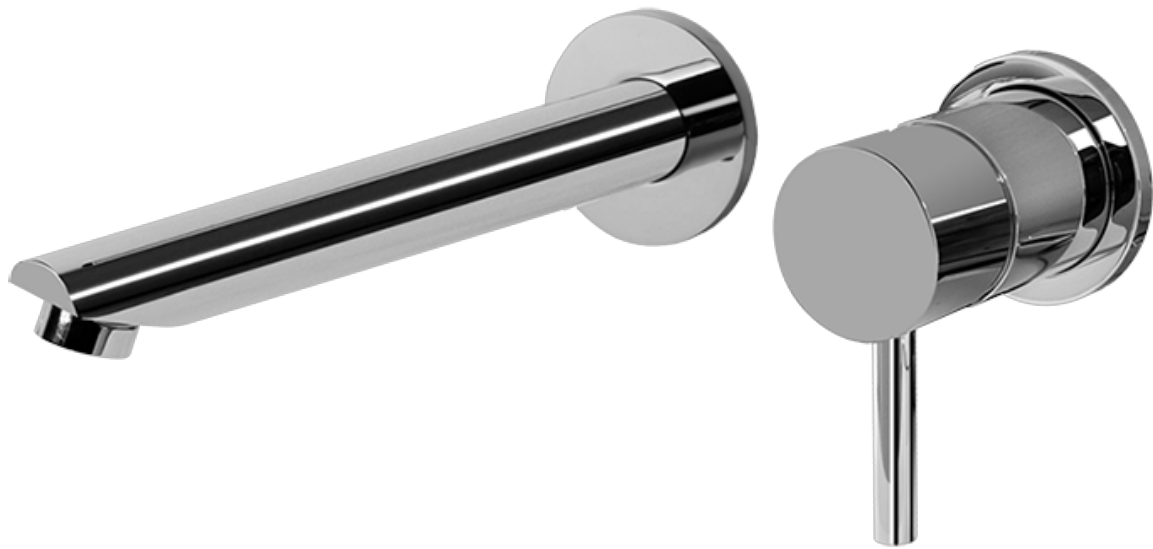

BATHROOM
M.E. 25 Wall-Mounted Lavatory
Faucet w/ Single Handle
G-6138-LM41W

GRAFF®

Information

- Wall-mount spout and handle installation
- Aerated flow rate ≤ 1.2 max gpm
- 7-1/2" spout reach
- Drain assembly not included
- Optional Matching Decorative Trap G-9970
- Optional extension kit
- Handle may be installed on left or right of spout
- ADA
- CALGreen

G-6138

M.E.25 Series

Finishes

G-1085
Rough Valve

Product Features

- GPM depends on trim

Warranty

- Limited lifetime warranty

BATHROOM
M.E. 25 Wall-Mounted Lavatory
Faucet w/ Single Handle
G-6138-LM41W

Information

- Wall-mount spout and handle installation
- Aerated flow rate ≤ 1.2 max gpm
- 7-1/2" spout reach
- Drain assembly not included
- Optional Matching Decorative Trap G-9970
- Optional extension kit
- Handle may be installed on left or right of spout
- ADA
- CALGreen