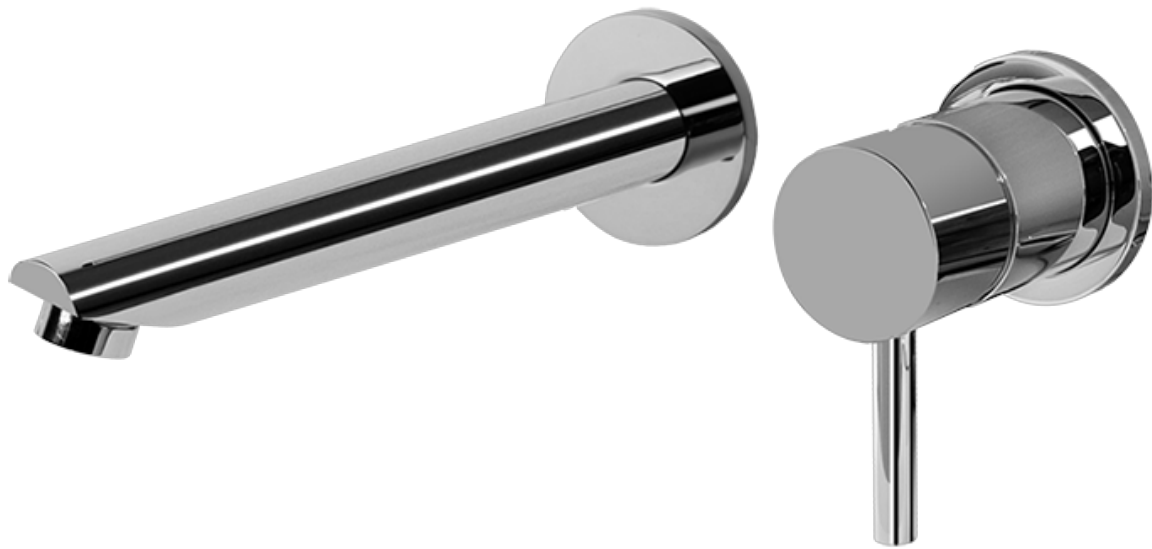

BATHROOM
M.E. 25 Wall-Mounted Lavatory
Faucet w/ Single Handle
G-6138-LM41W

GRAFF®

Information

- Wall-mount spout and handle installation
- Aerated flow rate ≤ 1.2 max gpm
- 7-1/2" spout reach
- Drain assembly not included
- Optional Matching Decorative Trap G-9970
- Optional extension kit
- Handle may be installed on left or right of spout
- ADA
- CALGreen

G-6138

M.E.25 Series

Finishes

G-1085
Rough Valve

Product Features

- GPM depends on trim

Warranty

- Limited lifetime warranty

BATHROOM
M.E. 25 Wall-Mounted Lavatory
Faucet w/ Single Handle
G-6138-LM41W

Information

- Wall-mount spout and handle installation
- Aerated flow rate ≤ 1.2 max gpm
- 7-1/2" spout reach
- Drain assembly not included
- Optional Matching Decorative Trap G-9970
- Optional extension kit
- Handle may be installed on left or right of spout
- ADA
- CALGreen