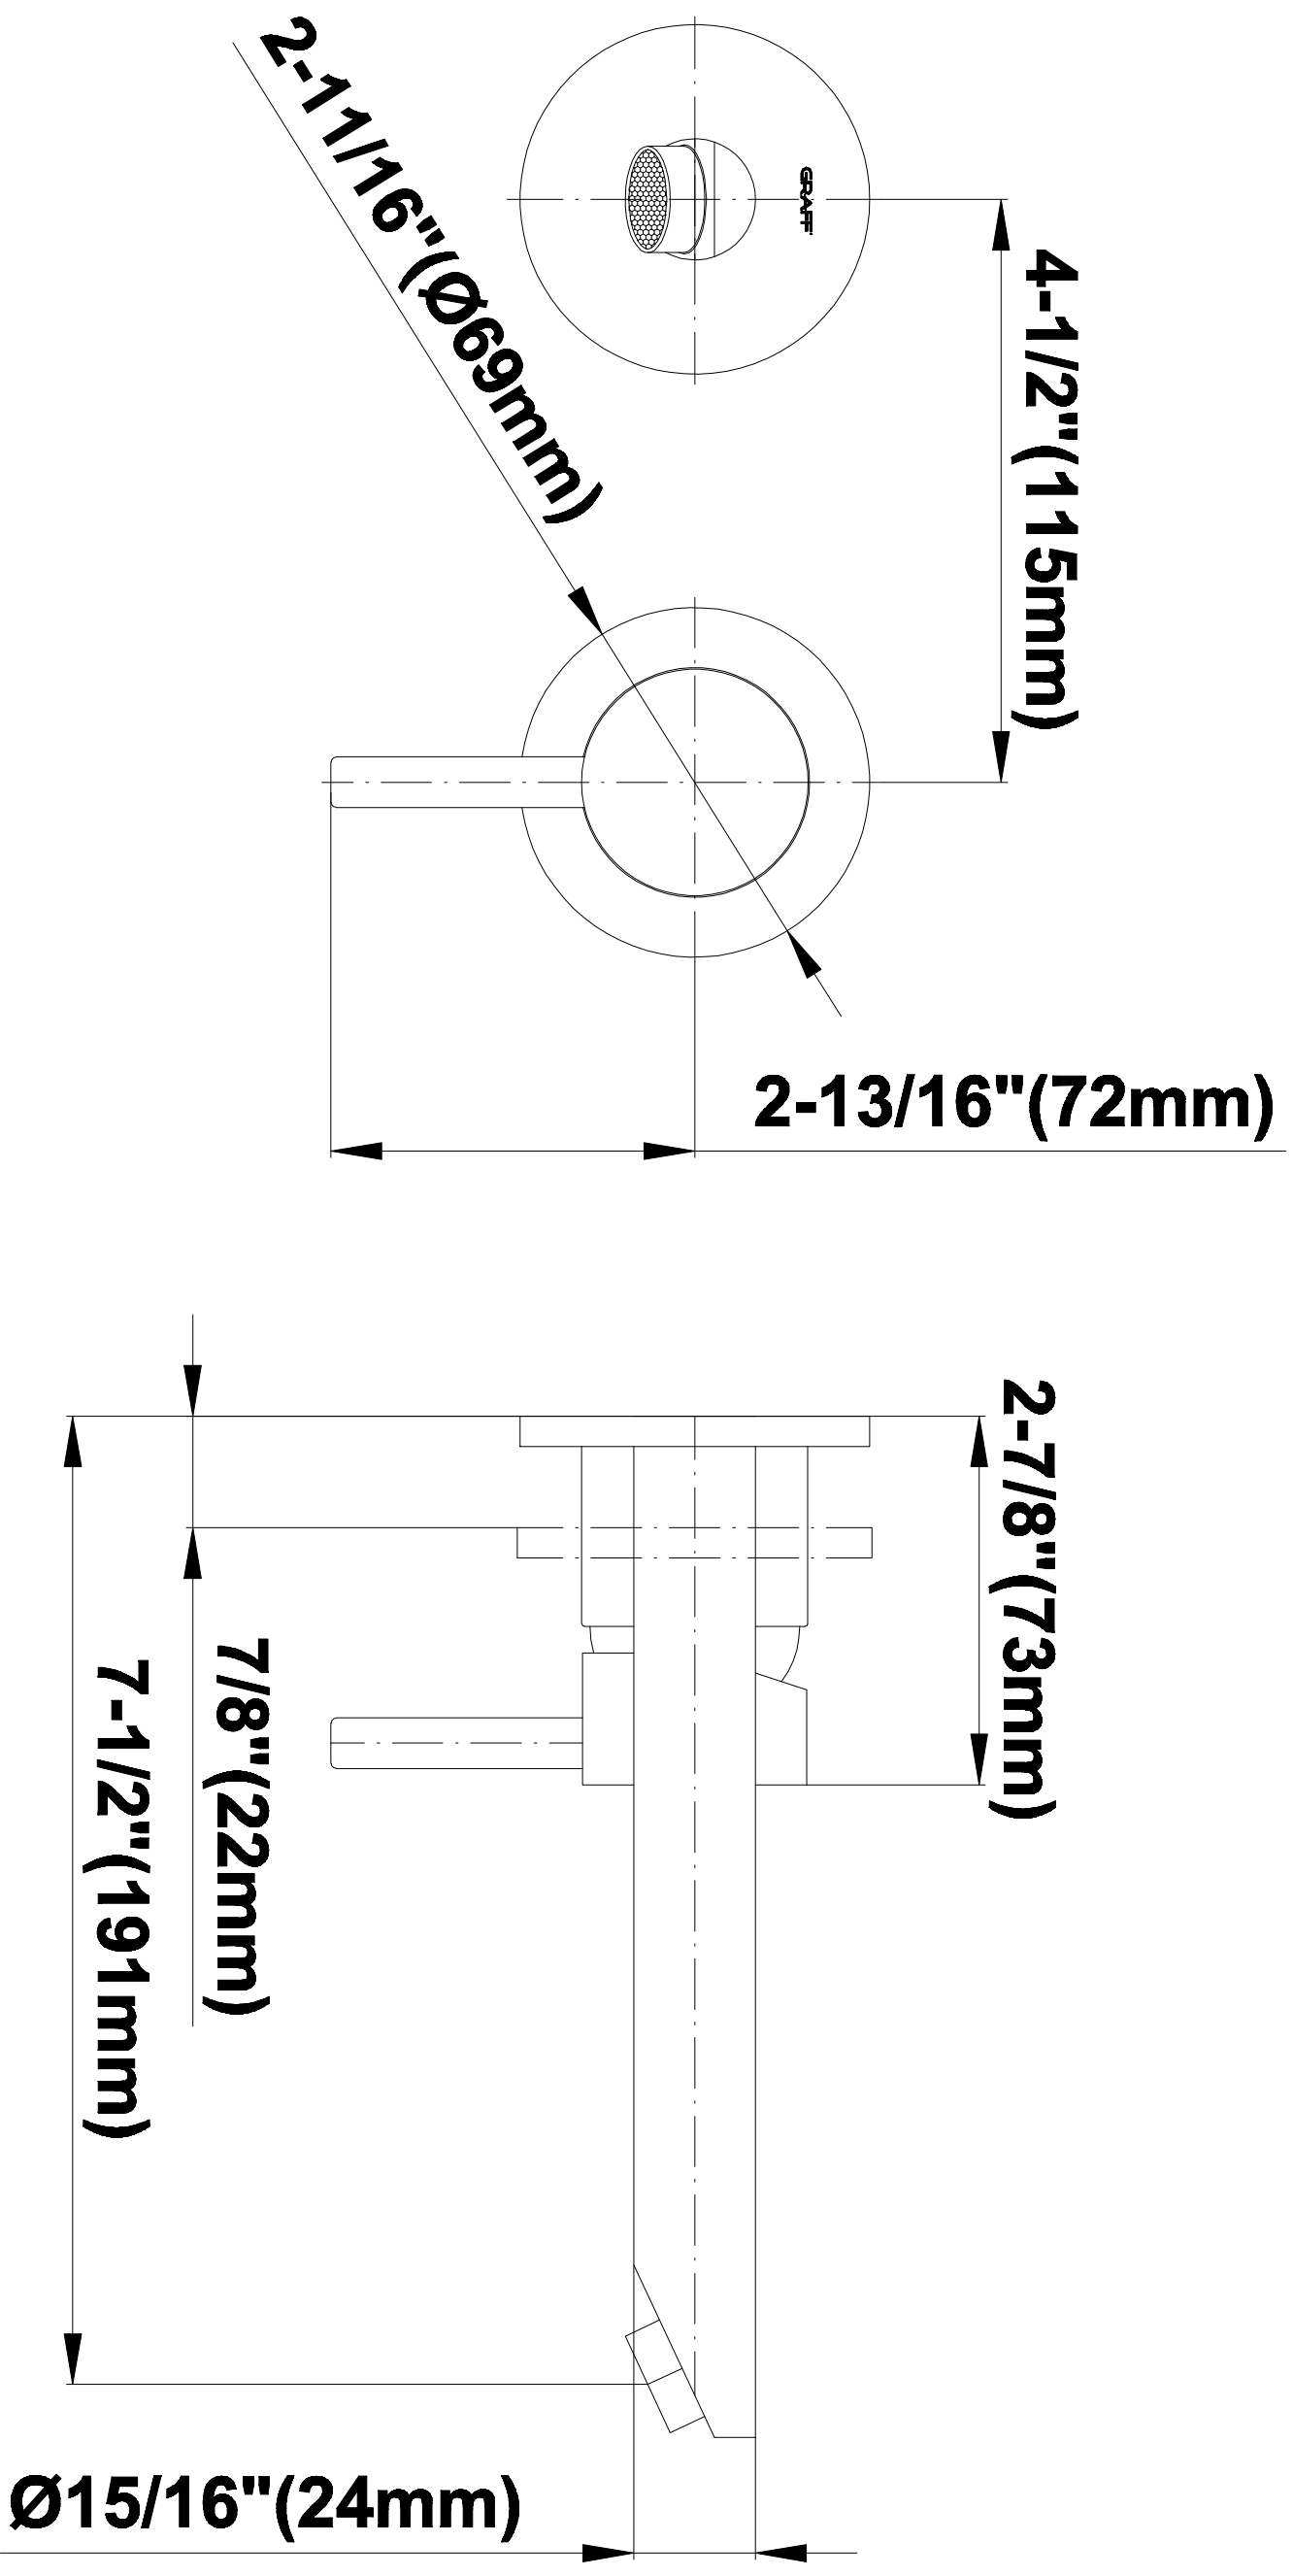

G-6138

M.E.25 Series