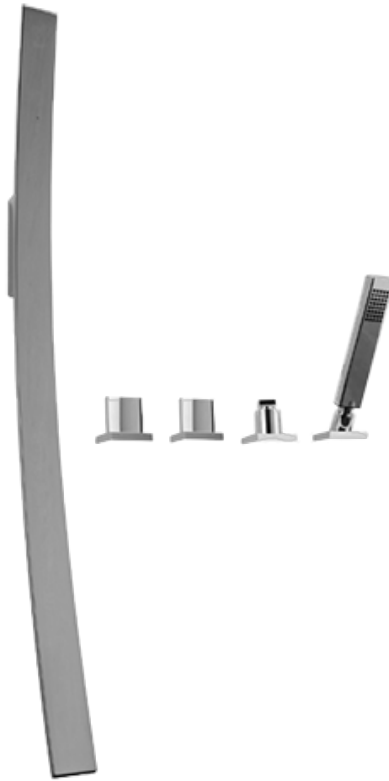

BATHROOM  
Luna Wall-Mounted Tub Filler  
w/Deck-Mounted Handles &  
Handshower Set  
**G-6051-C14B**

---

**GRAFF**<sup>®</sup>

## Information

- Wall-mounted spout installation
- Deck-mounted handle installation
- Deck-Mounted Handshower and Diverter Set included
- Roman Tub Spout Flow Rate ~9.5 gpm @60 psi
- Deck-Mounted Handshower and Diverter Flow Rate 1.5 gpm @ 60 psi
- 8-3/14" spout reach
- Optional in-line pressure balancing valve

# G-6051-C14B

Luna Collection

Wall-Mounted Tub Filler with Deck-Mounted Handles and Handshower Set

## Product Features

- Wall-mounted spout installation
- Deck-mounted handle installation
- Roman tub spout flow rate ~9.5 gpm @60 psi
- Deck-mounted handshower and diverter flow rate 1.5 gpm @ 60 psi
- 8-3/14" spout reach
- Optional in-line pressure balancing valve