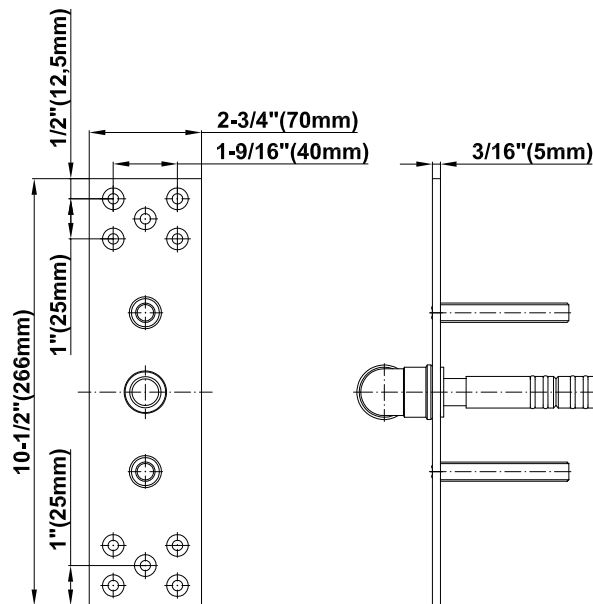

The measurements shown are for reference only. Products and specifications shown are subject to change without notice. Revised 09/2015.

www.graff-faucets.com | phone: 800-954-4723