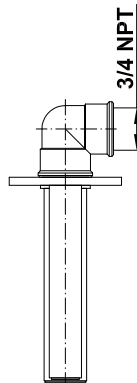

The measurements shown are for reference only. Products and specifications shown are subject to change without notice. Revised 09/2015.

www.graff-faucets.com | phone: 800-954-4723