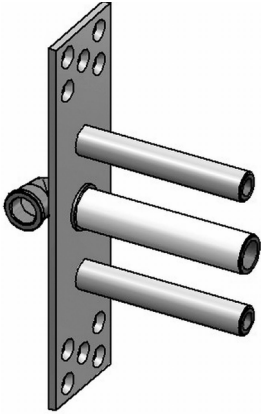

# C14B-BS

TARGA, SADE, LUNA Series

BATHROOM  
Spout Connection Rough  
**G-1075**

**GRAFF®**

**Finishes**

Polished  
Chrome

Steelnox®  
(Satin Nickel)

## Product Features

- Spout connection rough