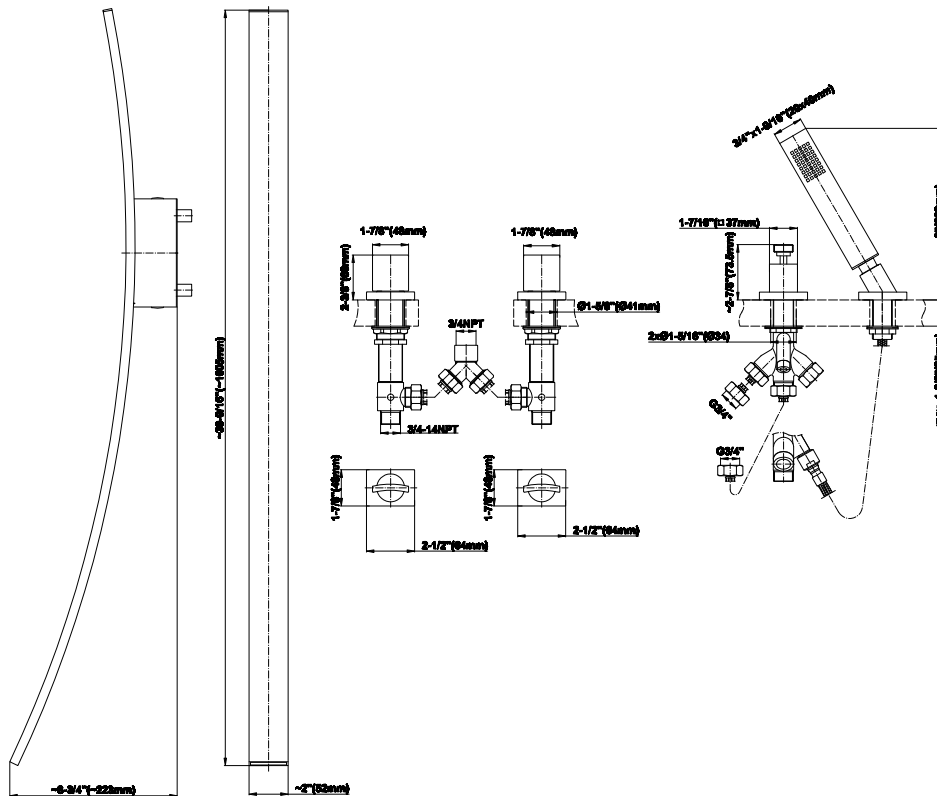

Warranty

- Limited lifetime warranty

For complete warranty information go to <https://www.graff-faucets.com/en/info/faqs>