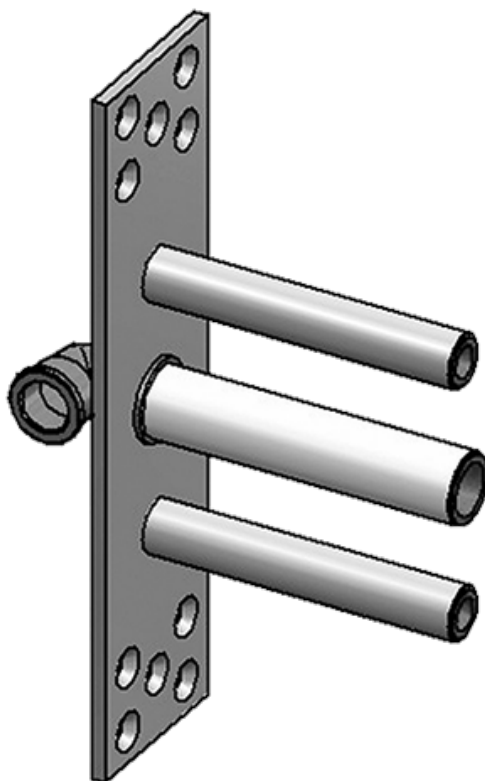

BATHROOM
Spout Connection Rough
G-1075

GRAFF®

Finishes