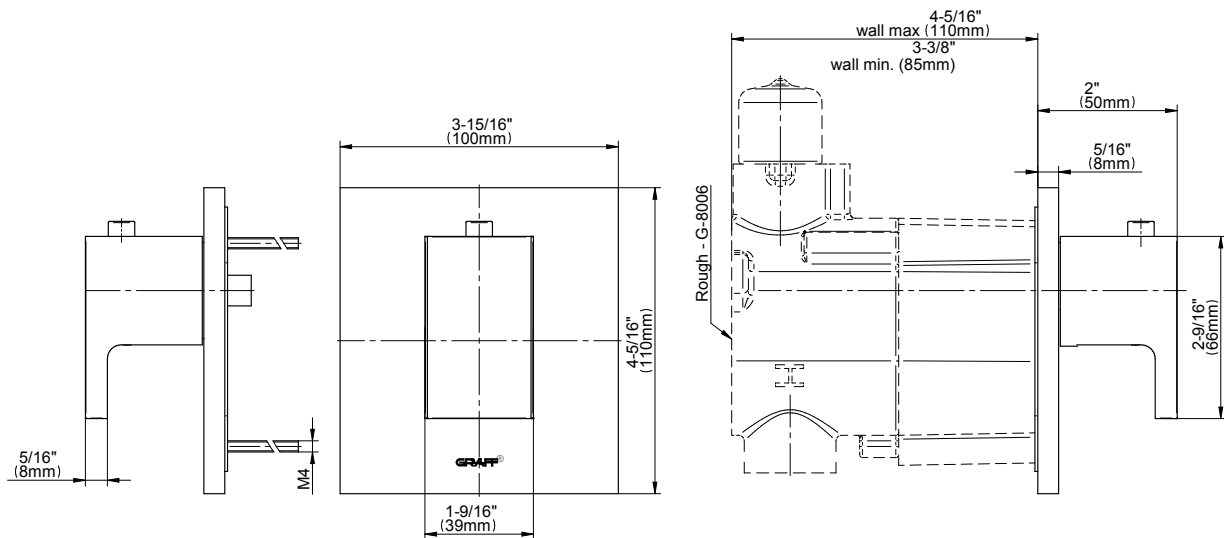

The measurements shown are for reference only. Products and specifications shown are subject to change without notice. Revised 12/2017.

www.graff-designs.com | phone: 800-954-4723