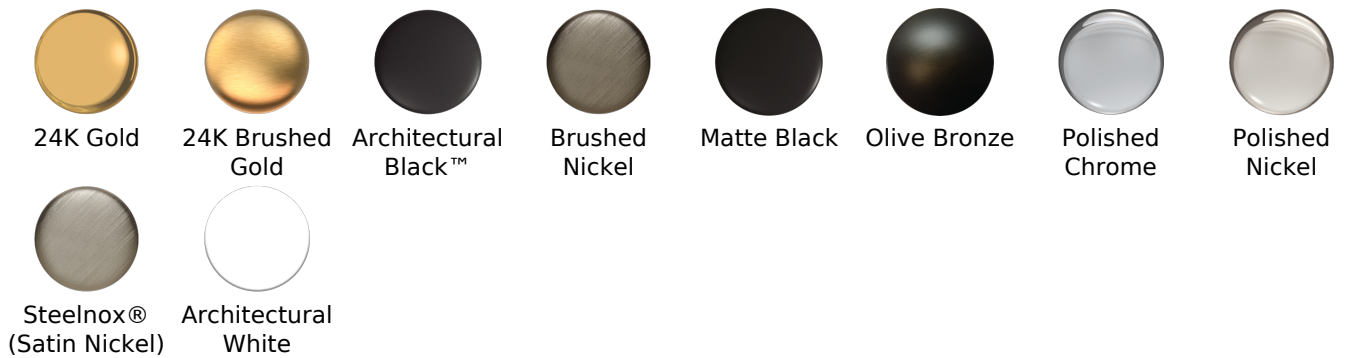

SHOWER  
M-Series Thermostatic Valve Trim  
with Handle  
**G-8043-C14E-T**

**GRAFF®**

### Information

- Single metal handle and decorative trim plate
- Use with G-8006 thermostatic rough valve
- ADA

### Finishes