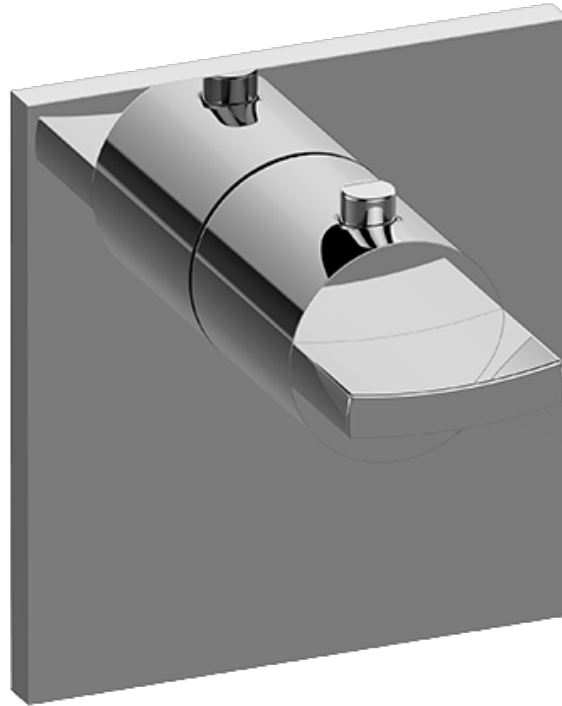

SHOWER  
M-Series Thermostatic Valve Trim  
with Handle  
**G-8043-C14E-T**

**GRAFF®**

### Information

- Single metal handle and decorative trim plate
- Use with G-8006 thermostatic rough valve
- ADA

# G-8043-C14E1-T

Sade Collection

M-Series Thermostatic Valve Trim with Handle

**GRAFF**<sup>®</sup>  
CUTTING EDGE DESIGN

## Product Features

- Single metal handle and decorative trim plate
- Use with G-8006 thermostatic rough valve