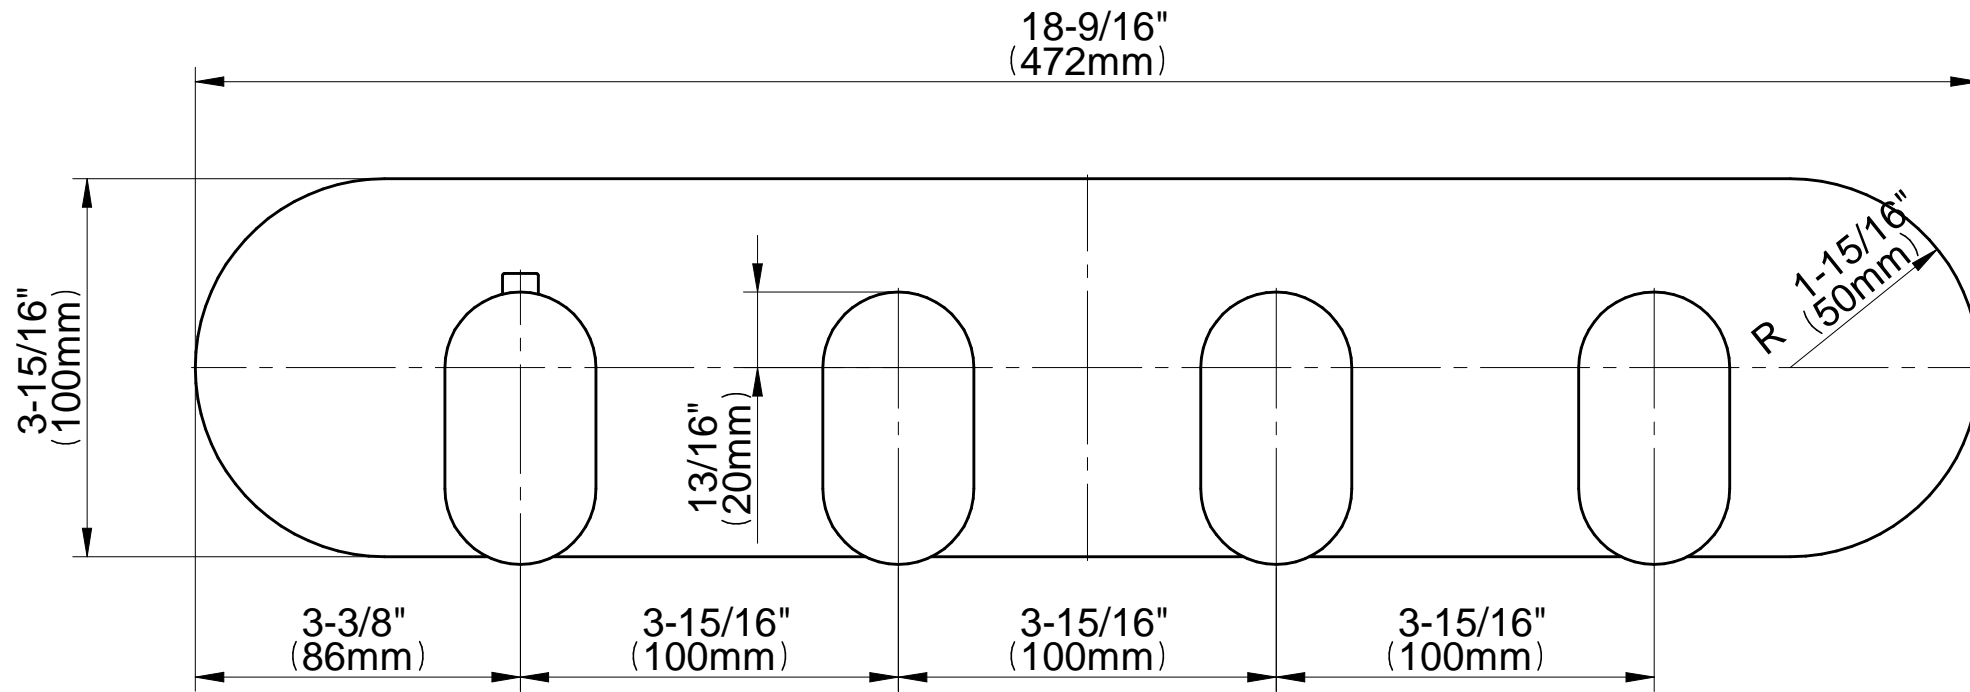

G-8058H-LM44E0 Series

GRAFF®
CUTTING EDGE DESIGN