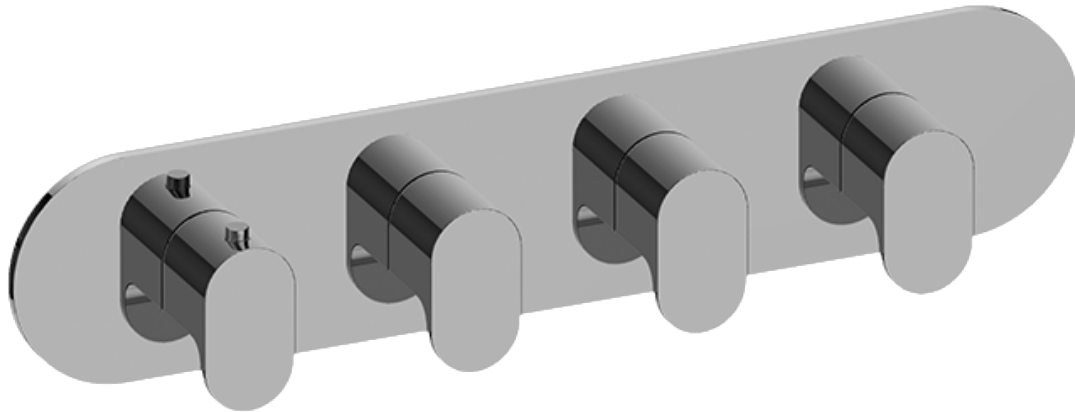

SHOWER
Ametis M-Series Valve Horizontal
Trim with Four Handles
G-8058H-LM44E0-T

GRAFF[®]

Information

- Four metal handles
- Decorative trim plate
- Multiple valve options and configurations
- To complete package, you must order rough valves
- ADA

Finishes

Architectural
Black™

Matte Black

Polished
Chrome

Architectural
White

G-8058H-LM44E0 Series

GRAFF[®]
CUTTING EDGE DESIGN