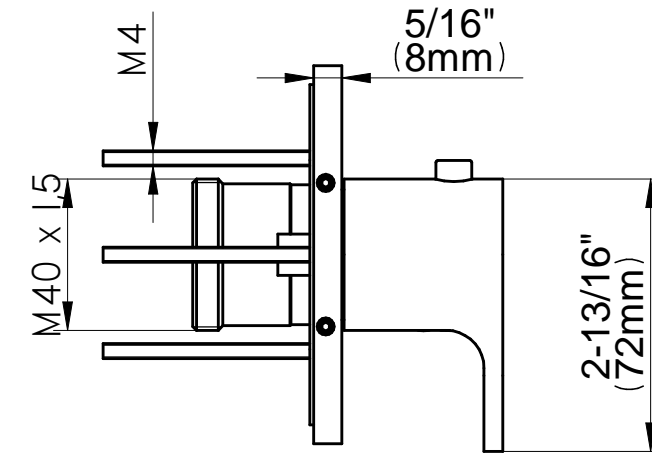

SHOWER
Ametis M-Series Valve Horizontal
Trim with Four Handles
G-8058H-LM44E0-T

GRAFF[®]

Information

- Four metal handles
- Decorative trim plate
- Multiple valve options and configurations
- To complete package, you must order rough valves
- ADA

Finishes

Architectural
Black™

Matte Black

Polished
Chrome

Architectural
White

G-8058H-LM44E0 Series

GRAFF[®]
CUTTING EDGE DESIGN