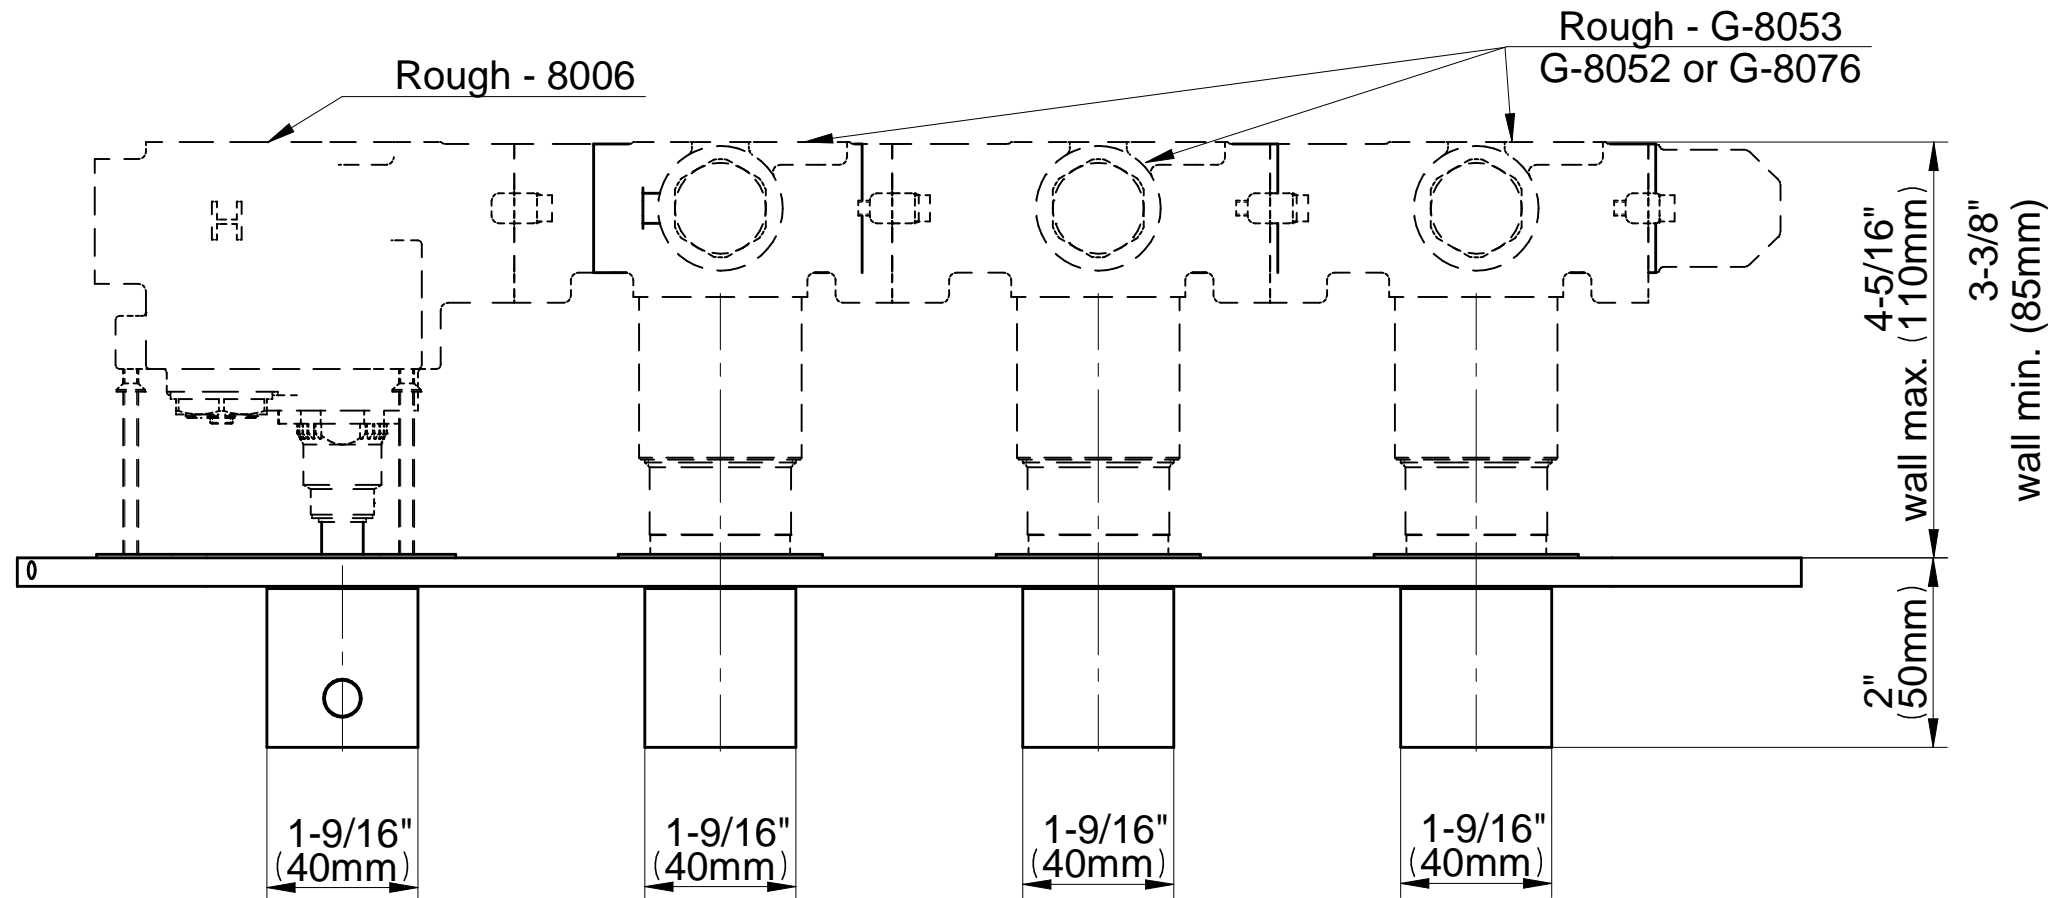

G-8058H-LM44E0 Series

GRAFF®
CUTTING EDGE DESIGN