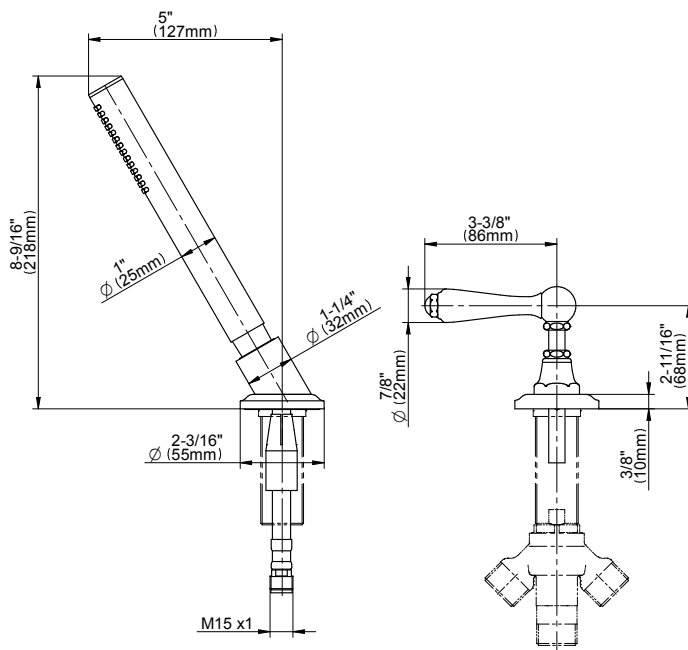

The measurements shown are for reference only. Products and specifications shown are subject to change without notice. Revised 03/2018

www.graff-designs.com | phone: 800-954-4723