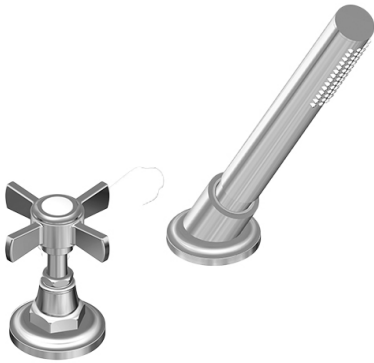

G-6955-C16B

Camden Collection

Deck-Mounted Handshower & Diverter Set

GRAFF®

Product Features

- Matches G-6950-***-** Roman tub set
- Handshower hose included

Available Finishes

- Polished Chrome
  G-6955-C16B-PC
- Brushed Nickel
  G-6955-C16B-BNi
- Polished Nickel
  G-6955-C16B-PN
- Unfinished Brass*
  G-6955-C16B-UB*
- Olive Bronze
  G-6955-C16B-OB
- Gold*
  G-6955-C16B-AU*
- Brushed Gold*
  G-6955-C16B-BAU*

* Special order finish- call for availability

Warranty

- Limited lifetime warranty

For complete warranty information go to <https://www.graff-faucets.com/en/info/faqs>