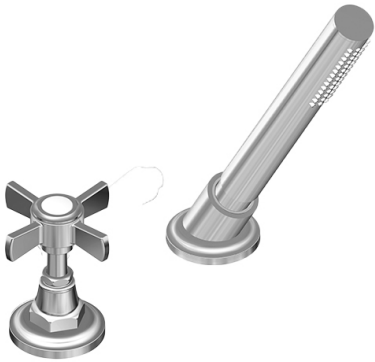

BATHROOM  
Camden Deck-Mounted  
Handshower & Diverter Set  
**G-6955-C16B**

---

**GRAFF**<sup>®</sup>

**Information**

- Matches G-6950-C16B Roman tub set
- Handshower hose included

# G-6955-C16B

Camden Collection

Deck-Mounted Handshower & Diverter Set

## Product Features

- Matches G-6950-\*\*\*-\*\* Roman tub set
- Handshower hose included