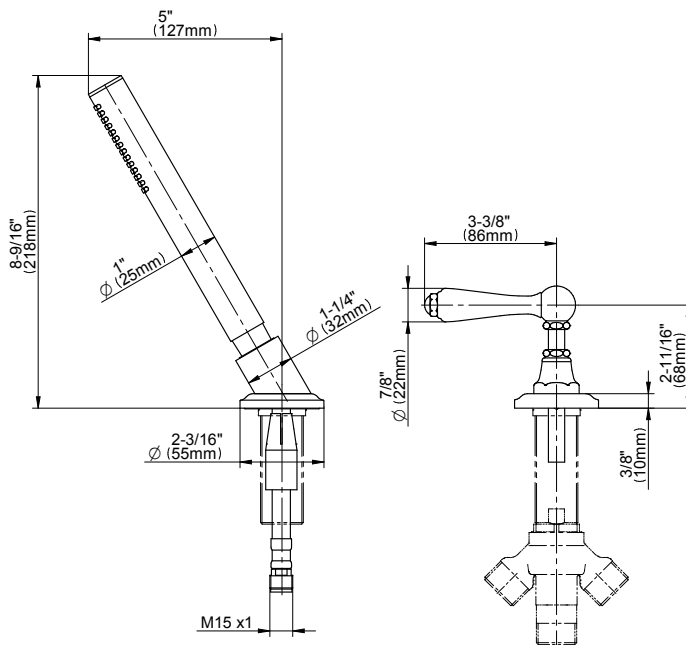

The measurements shown are for reference only. Products and specifications shown are subject to change without notice. Revised 03/2018

www.graff-designs.com | phone: 800-954-4723