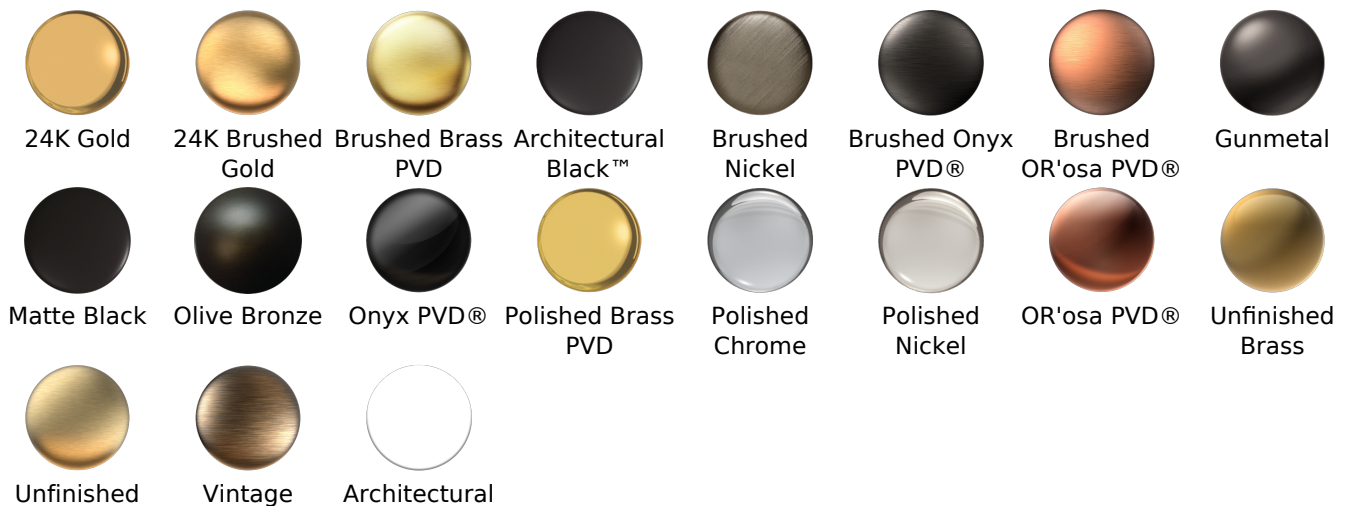

BATHROOM
 Finezza DUE Widespread Lavatory
 Faucet
G-6811-LM47B

Information

- Installs on 8" centers
- Aerated flow rate ≤ 1.2 max gpm
- 1-3/16" hole cutout (x3)
- Includes push-top umbrella pop-up drain w/overflow
- Optional decorative trap G-9973
- ADA
- CALGreen

Finishes

Brushed Brass Brushed Brass White

G-6811-LM47B

Finezza DUE Collection

Widespread Lavatory Faucet

Product Features

- Installs on 8" centers
- Aerated flow rate ≤ 1.2 max gpm
- 1-3/16" hole cutout (x3)
- Includes push-top umbrella pop-up drain w/overflow

Available Finishes

- Polished Chrome
G-6811-LM47B-PC
- Brushed Nickel
G-6811-LM47B-BNi
- Polished Nickel
G-6811-LM47B-PN
- Olive Bronze™
G-6811-LM47B-OB

Optional Accessories

- Optional matching decorative trap G-9970