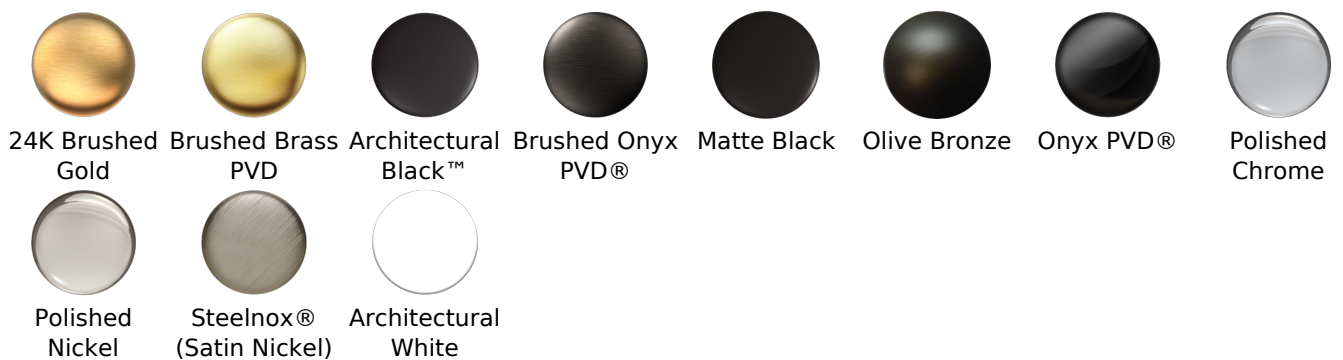

KITCHEN
Perfeque Pull-Down Kitchen
Faucet
G-4612-LM3

GRAFF®

Information

- Single-hole installation
- Swivel spout
- Magnetic docking for sprayer
- Touch button spray/stream control
- Aerated flow rate ≤ 1.8 max gpm
- ADA
- CALGreen

Finishes

24K Brushed Gold

Brushed Brass PVD

Architectural Black™

Brushed Onyx PVD®

Matte Black

Olive Bronze

Onyx PVD®

Polished Chrome

Polished Nickel

Steelnox® (Satin Nickel)

Architectural White