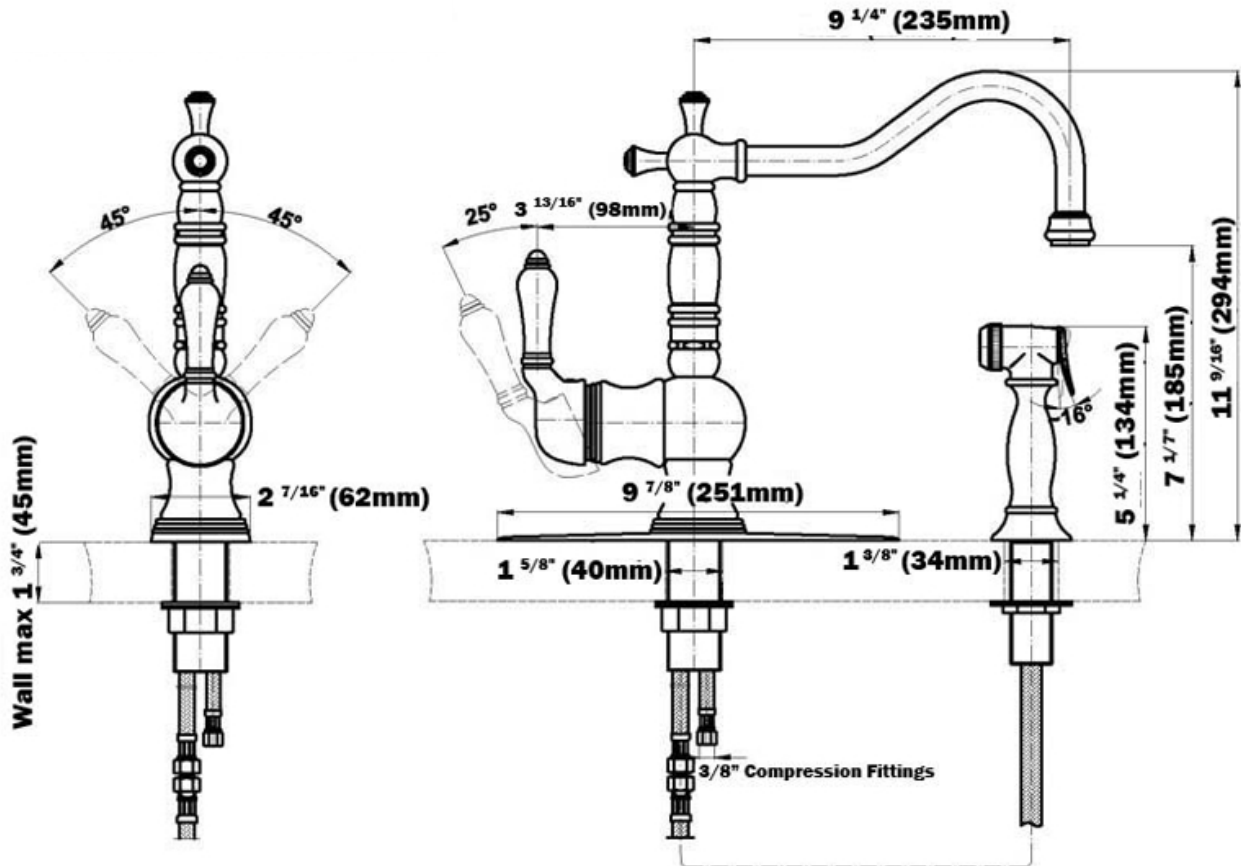

The measurements shown are for reference only. Products and specifications shown are subject to change without notice. Revised 09/2012.

www.graff-faucets.com | phone: 800-954-4723