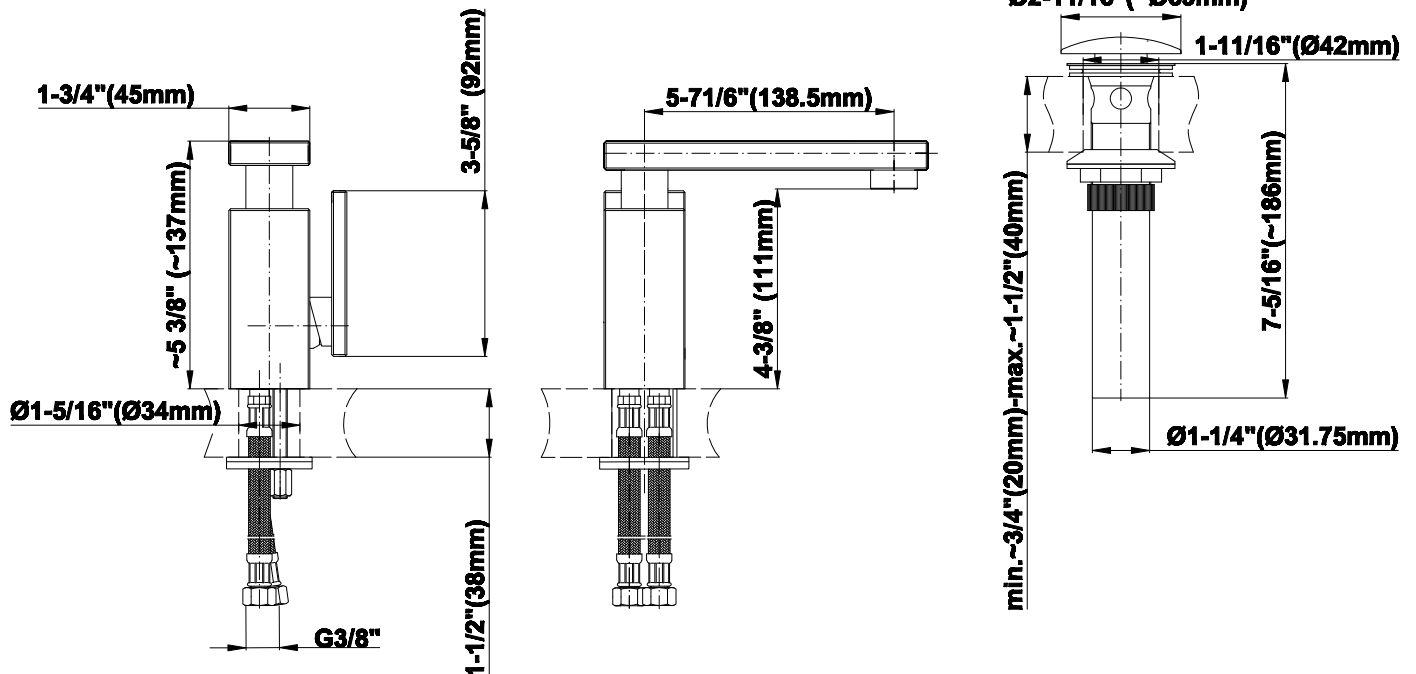

The measurements shown are for reference only. Products and specifications shown are subject to change without notice. Revised 11/2017

www.graff-faucets.com | phone: 800-954-4723