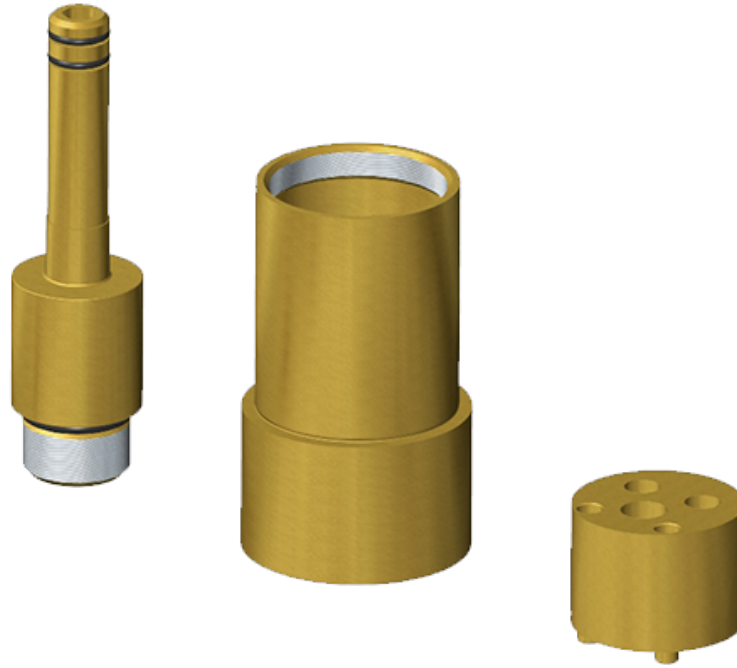

BATHROOM  
Valve Extension Kit for Wall-  
Mounted Faucets  
**G-1021**

---

**GRAFF**<sup>®</sup>

**Information**

- Extends rough-in depth by 1"
- Compatible with most GRAFF wall-mounted faucets