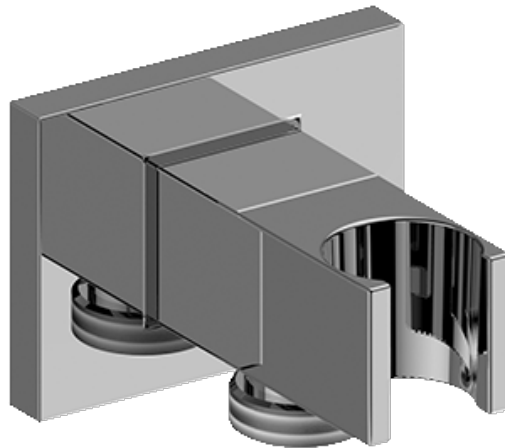

SHOWER  
Square Handshower Wall Bracket  
with Integrated Wall Supply Elbow  
**G-8617**

**GRAFF®**

**Information**

- Solid Brass Construction
- 1/2" NPT female inlet thread

**Finishes**

# G-8617