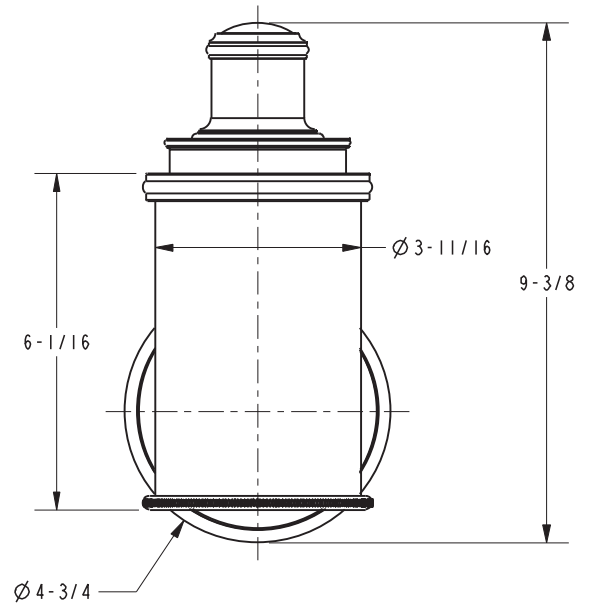

Single Light 4581

Features

- Solid brass construction
- Single-post, single light, pivoting design
- UL listed for damp locations (U.S. and Canada)
- Includes 60 watt compact fluorescent lamp with 2-pin (GU24) base
- Pivoting design allows shade to rotate around vertical post axis
- May be installed with shade facing upward or downward

Specified Model

Model	Description	Colors Finishes
4581	Single Pivoting Light, Satin-Etched Glass	<input type="checkbox"/> PC <input type="checkbox"/> PN <input type="checkbox"/> SN
4581-G-E	Replacement Glass Shade, Satin-Etched Glass	

Product Specification: Add glass type designator and "Color / Finish" suffix to Model number, below.

The Single Pivoting Light shall incorporate solid brass construction and a satin-etched glass shade capable of pivoting about a vertical post axis. Single Pivoting Light shall include a 60 watt compact fluorescent lamp with 2-pin (GU24) base. Single Pivoting Light shall complement Ginger Columnar product series. Single Pivoting Light shall be Ginger Model 4581/_____.

4581

Product Dimensions *(units are in inches)*

Columnar Single Light 4581

GINGER