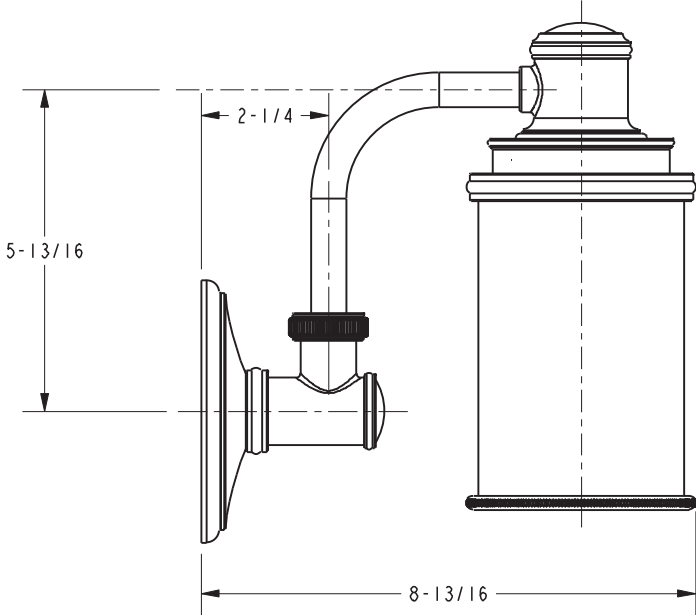

Single Light 4581

Features

- Solid brass construction
- Single-post, single light, pivoting design
- UL listed for damp locations (U.S. and Canada)
- Includes 60 watt compact fluorescent lamp with 2-pin (GU24) base
- Pivoting design allows shade to rotate around vertical post axis
- May be installed with shade facing upward or downward

Specified Model

Model	Description	Colors Finishes
4581	Single Pivoting Light, Satin-Etched Glass	<input type="checkbox"/> PC <input type="checkbox"/> PN <input type="checkbox"/> SN
4581-G-E	Replacement Glass Shade, Satin-Etched Glass	

Product Specification: Add glass type designator and "Color / Finish" suffix to Model number, below.

The Single Pivoting Light shall incorporate solid brass construction and a satin-etched glass shade capable of pivoting about a vertical post axis. Single Pivoting Light shall include a 60 watt compact fluorescent lamp with 2-pin (GU24) base. Single Pivoting Light shall complement Ginger Columnar product series. Single Pivoting Light shall be Ginger Model 4581/_____.

4581

Product Dimensions *(units are in inches)*

Columnar Single Light 4581

GINGER