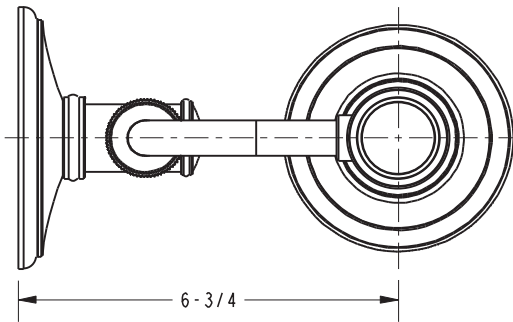

Single Light 4581

Features

- Solid brass construction
- Single-post, single light, pivoting design
- UL listed for damp locations (U.S. and Canada)
- Includes 60 watt compact fluorescent lamp with 2-pin (GU24) base
- Pivoting design allows shade to rotate around vertical post axis
- May be installed with shade facing upward or downward

Specified Model

Model	Description	Colors Finishes
4581	Single Pivoting Light, Satin-Etched Glass	<input type="checkbox"/> PC <input type="checkbox"/> PN <input type="checkbox"/> SN
4581-G-E	Replacement Glass Shade, Satin-Etched Glass	

Product Specification: Add glass type designator and "Color / Finish" suffix to Model number, below.

The Single Pivoting Light shall incorporate solid brass construction and a satin-etched glass shade capable of pivoting about a vertical post axis. Single Pivoting Light shall include a 60 watt compact fluorescent lamp with 2-pin (GU24) base. Single Pivoting Light shall complement Ginger Columnar product series. Single Pivoting Light shall be Ginger Model 4581/_____.

4581

Product Dimensions *(units are in inches)*

Columnar Single Light 4581

GINGER