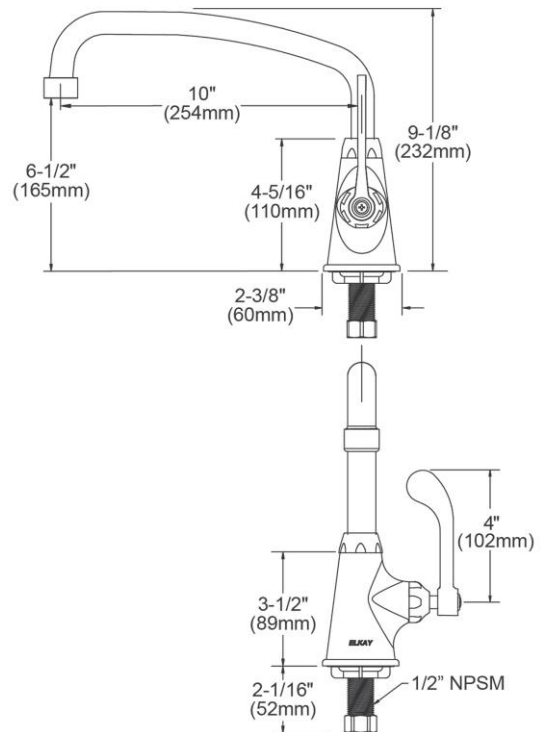

PART: _____ QTY: _____
PROJECT: _____
CONTACT: _____
DATE: _____
NOTES: _____
APPROVAL: _____

In keeping with our policy of continuing product improvement, Elkay reserves the right to change product specifications without notice. Please visit elkay.com for the most current version of Elkay product specification sheets. This specification describes an Elkay product with design, quality, and functional benefits to the user. When making a comparison of other producers' offerings, be certain these features are not overlooked.