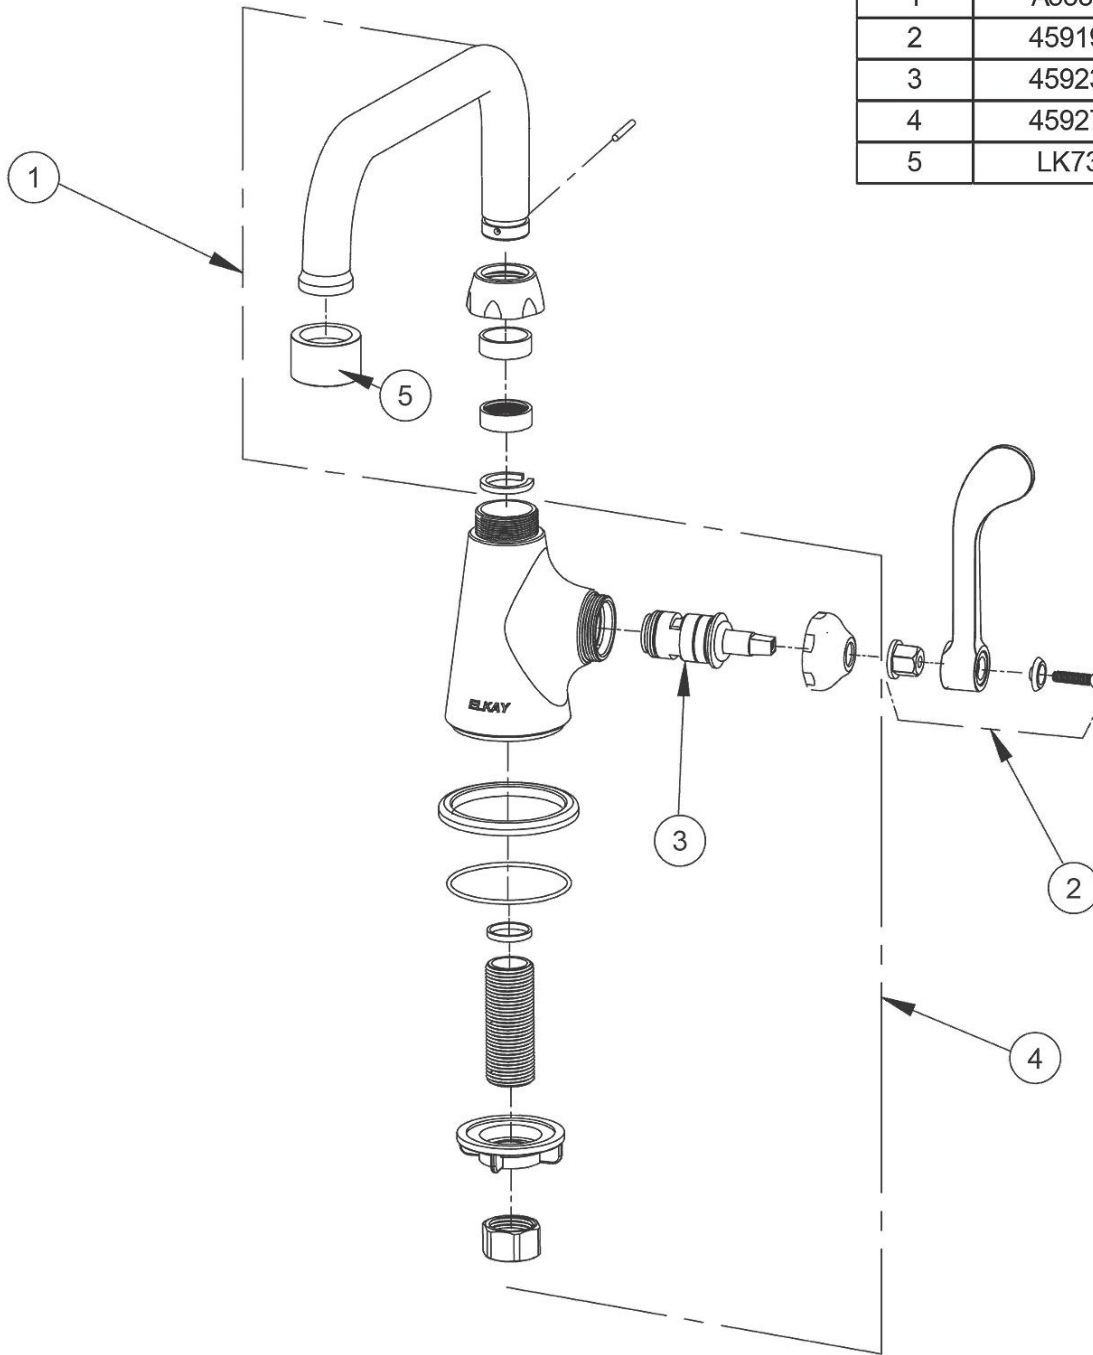

PRODUCT SPECIFICATIONS

Elkay Single Hole with Single Control Faucet with 10" Arc Tube Spout 4" Wristblade Handle Chrome. Faucet has a flow rate of 1.5 GPM, and is made of Chrome-plated Brass material, with a Quarter Turn Ceramic Disc - Cold valve. Faucet requires 1 faucet holes.

Mounting Type:	Deck Mount
Special Features:	Low Flow Solid Brass Construction Spout Swing Restriction Pin
Finish:	Chrome (CR)
Handle Type:	4" Wristblade Handle
Deck Clearance:	6-1/2"
Spout Reach:	10"
Spout Height:	9-1/8"
Hole Drillings:	1
Material:	Chrome-plated Brass
Valve Type:	Quarter Turn Ceramic Disc - Cold
Valve Connection:	1/2"-14 NPSM
Flow Rate:	1.5 GPM
Spout Type:	Arc Tube

Product Compliance: ADA & ICC A117.1
ASME A112.18.1/CSA B125.1
NSF 61
NSF 372 (lead free)

Complies with ADA & ICC A117.1 accessibility requirements when installed according to the requirements outlined in these standards.

ITEM	IND. PART	DESCRIPTION
1	A55395	Spout
2	45919C	Handle, 4"
3	45923C	Right Cold Cartridge
4	45927C	Body
5	LK734	2.2 GPM VR Aerator

In keeping with our policy of continuing product improvement, Elkay reserves the right to change product specifications without notice. Please visit elkay.com for the most current version of Elkay product specification sheets. This specification describes an Elkay product with design, quality, and functional benefits to the user. When making a comparison of other producers' offerings, be certain these features are not overlooked.