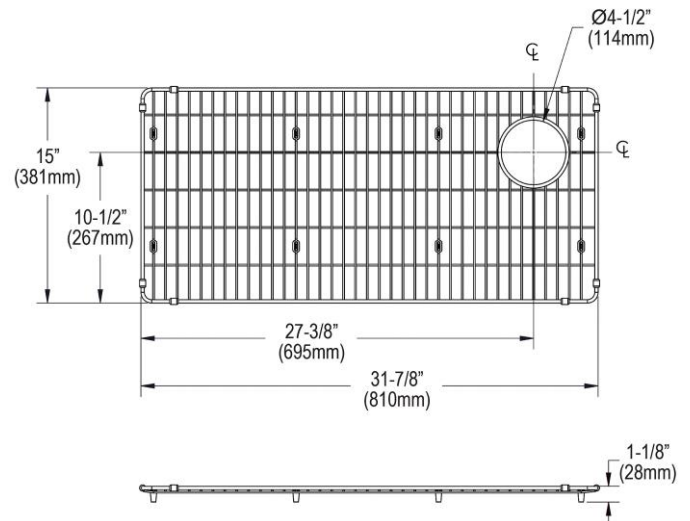

PART: _____ QTY: _____

PROJECT: _____

CONTACT: _____

DATE: _____

NOTES: _____

APPROVAL: _____

In keeping with our policy of continuing product improvement, Elkay reserves the right to change product specifications without notice. Please visit elkay.com for the most current version of Elkay product specification sheets. This specification describes an Elkay product with design, quality, and functional benefits to the user. When making a comparison of other producers' offerings, be certain these features are not overlooked.