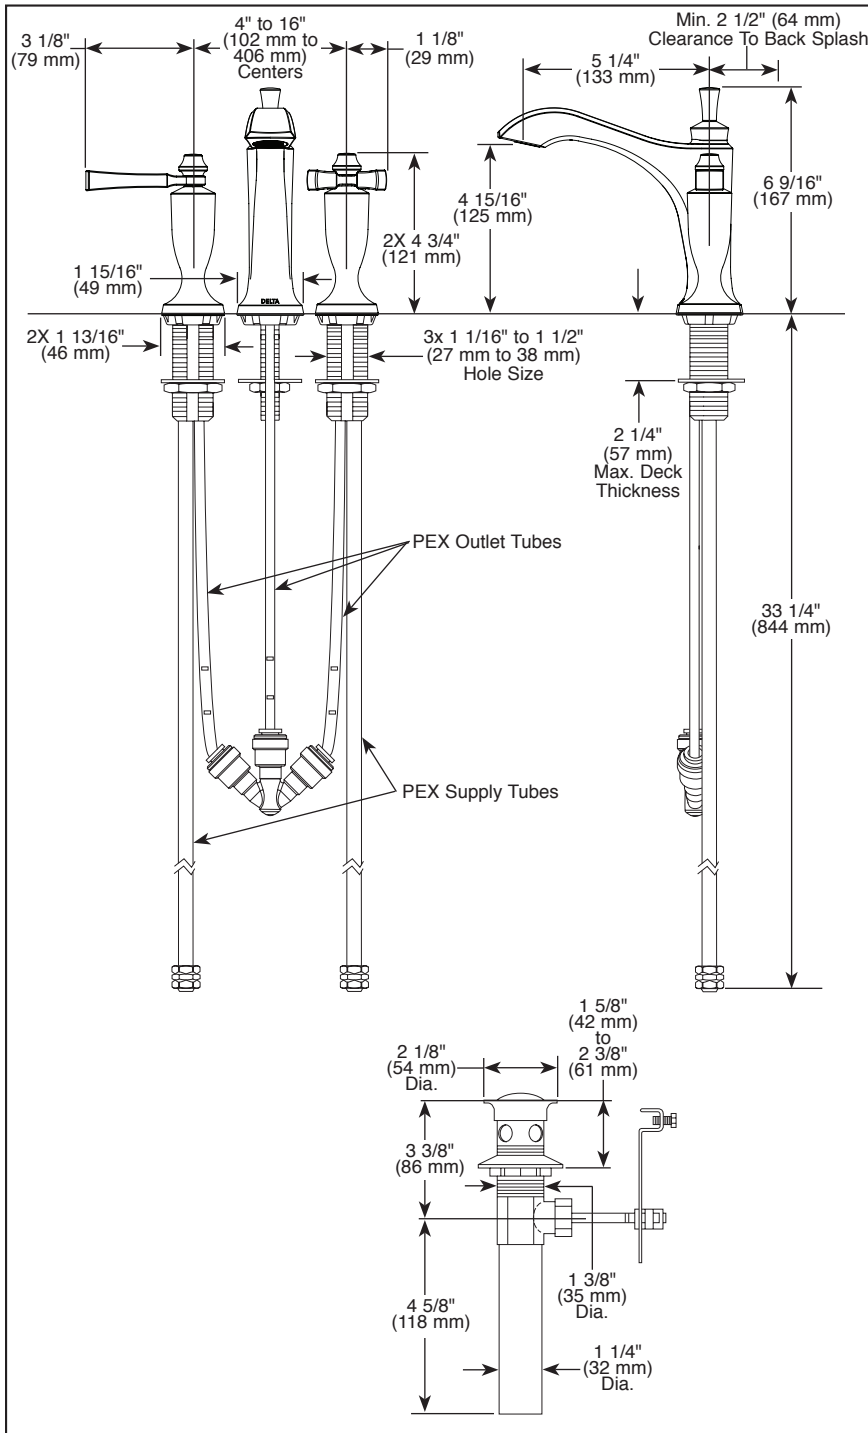

Submitted Model No.: \_\_\_\_\_

Specific Features: \_\_\_\_\_

▲ Designate proper finish suffix

Delta reserves the right (1) to make changes in specifications and materials, and (2) to change or discontinue models, both without notice or obligation. Dimensions are for reference only. See current full-line price book or [www.deltafaucet.com](http://www.deltafaucet.com) for finish options and product availability.

### STANDARD SPECIFICATIONS:

- Max. flow rate 1.2 gpm @ 60 psi, 4.5 L/min @ 414 kPa
- Three hole mount
- 1/4 turn stops
- Hot and cold stems are interchangeable
- Diamond coated ceramic cartridge
- 3/8" O.D. straight PEX supply tubes
- Models have metal drain with pop-up type fitting with plated flange and stopper