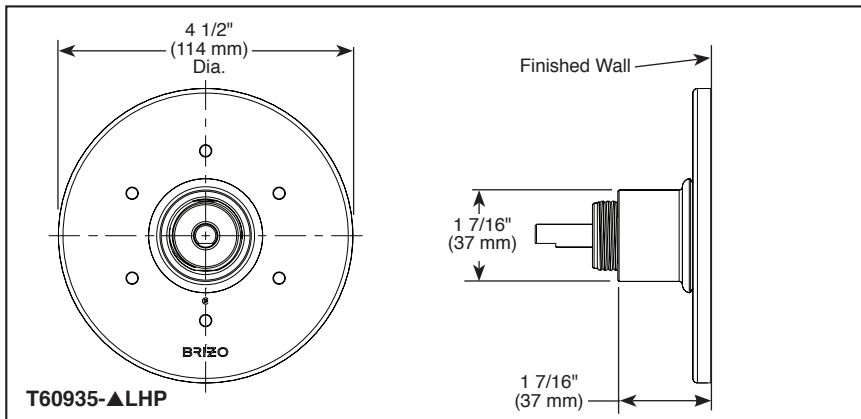

BRIZO®

3 & 6-FUNCTION SHOWER DIVERTER

- Litze™ Collection
- Three Function Diverter Trim (T60835-LHP)
- Six Function Diverter Trim (T60935-LHP)

Submitted Model No.: _____

Specific Features: _____

STANDARD SPECIFICATIONS

- Three function diverter. 2 individual positions, 1 shared position
- Six function diverter. 3 individual positions, 3 shared positions
- Must also order R60700 rough-in
- Non shared 3 function cartridge RP72123 and 6 function cartridge RP72124 are available
- Rough extension kit (RP75012) available