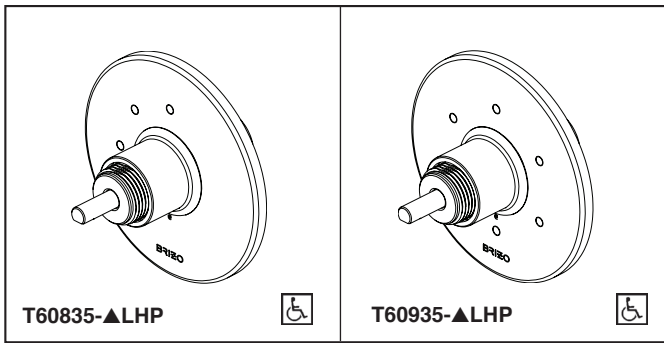

BRIZO®

3 & 6-FUNCTION SHOWER DIVERTER

- Litze™ Collection
- Three Function Diverter Trim (T60835-LHP)
- Six Function Diverter Trim (T60935-LHP)

Submitted Model No.: _____

Specific Features: _____

STANDARD SPECIFICATIONS

- Three function diverter. 2 individual positions, 1 shared position
- Six function diverter. 3 individual positions, 3 shared positions
- Must also order R60700 rough-in
- Non shared 3 function cartridge RP72123 and 6 function cartridge RP72124 are available
- Rough extension kit (RP75012) available