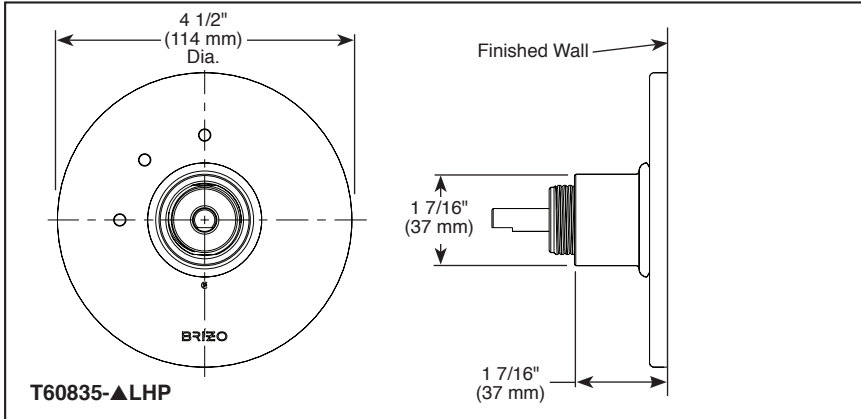

BRIZO®

3 & 6-FUNCTION SHOWER DIVERTER

- Litze™ Collection
- Three Function Diverter Trim (T60835-LHP)
- Six Function Diverter Trim (T60935-LHP)

Submitted Model No.: _____

Specific Features: _____

STANDARD SPECIFICATIONS