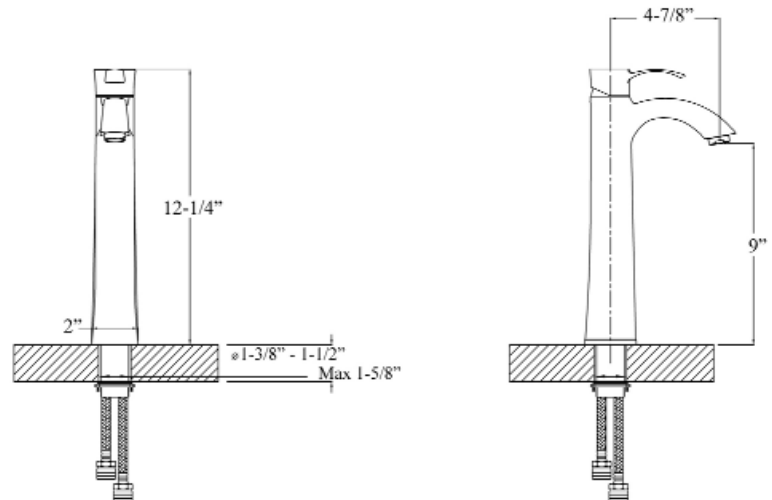

ELYRIA SINGLE HANDLE VESSEL FAUCET

Cat. No.

LFV402

Spout Reach: 4-7/8"
Height: 12-1/4"

Features:

- ▶ Constructed of solid brass
- ▶ Single handle operation
- ▶ Drain not included
- ▶ Includes 2 braided hoses
- ▶ Hoses have 1/2" male connectors
- ▶ Height to spout 9"
- ▶ Ceramic disc cartridges
- ▶ Flow rate is 1.2 GPM at 60 psi
- ▶ cUPC/NSF/AB1953 Certified

Finishes:

- CP** Polished Chrome
- BN** Brushed Nickel
- ORB** Oil Rubbed Bronze

Dimensions of fixture are nominal and may vary. Dimensions and specifications subject to change without notice.