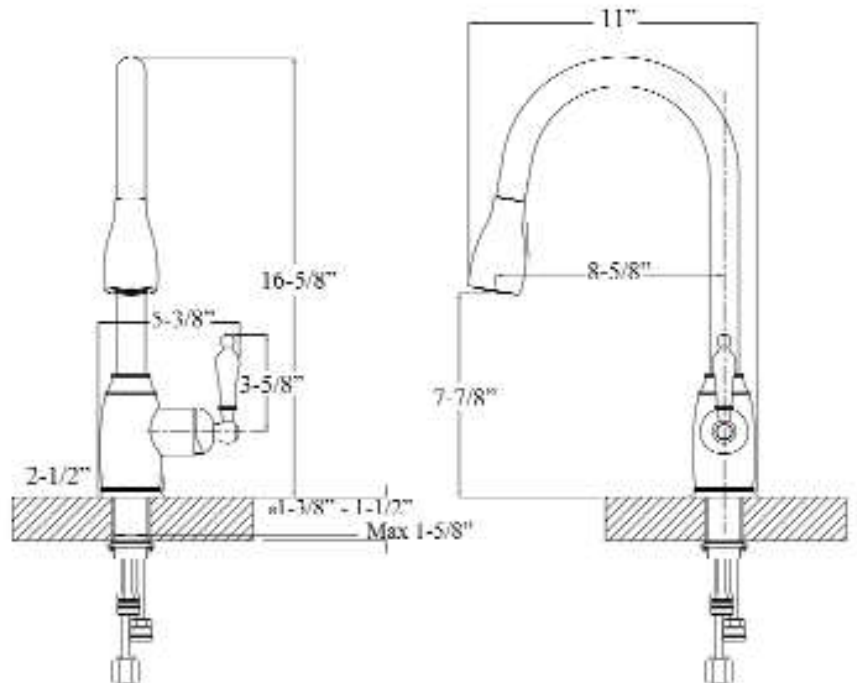

BRISTO SINGLE HANDLE KITCHEN FAUCET

Cat. No.
KFS409-L3

L: 5-³/₈"
W: 11"
H: 16-⁵/₈"

Features:

- ▶ Constructed of solid brass
- ▶ Gooseneck spout
- ▶ Magnetic pull down spray
- ▶ Includes 2 braided hoses
- ▶ Hoses have 1/2" male connectors
- ▶ Ceramic disc cartridges
- ▶ Height to spout 7-⁷/₈"
- ▶ Spout reach 8-⁵/₈"
- ▶ Flow rate is 1.8 GPM at 60 psi
- ▶ cUPC/NSF/AB1953 Certified

Finishes:

- CP** Polished Chrome
BN Brushed Nickel
ORB Oil Rubbed Bronze

Dimensions of fixture are nominal and may vary. Dimensions and specifications subject to change without notice.