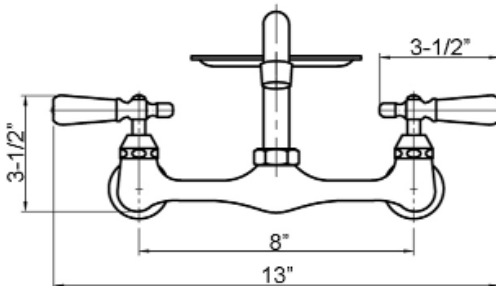

DOLLIE WALL MOUNT KITCHEN FAUCET WITH SOAP DISH

Cat. No.
KF100

Features:

- ▶ Constructed of solid brass
- ▶ Metal lever handles
- ▶ Spout swivels
- ▶ Low lead brass body with 8" centers
- ▶ Spout reach 10"
- ▶ Available in 3 finishes
- ▶ Ceramic disc cartridges
- ▶ Flow rate is 1.8 GPM at 60 psi

Finishes:

- BN** Brushed Nickel
- CP** Polished Chrome
- ORB** Oil Rubbed Bronze

W: 13"
D: 12-3/8"
H: 5-7/8"

Dimensions of fixture are nominal and may vary. Dimensions and specifications subject to change without notice.