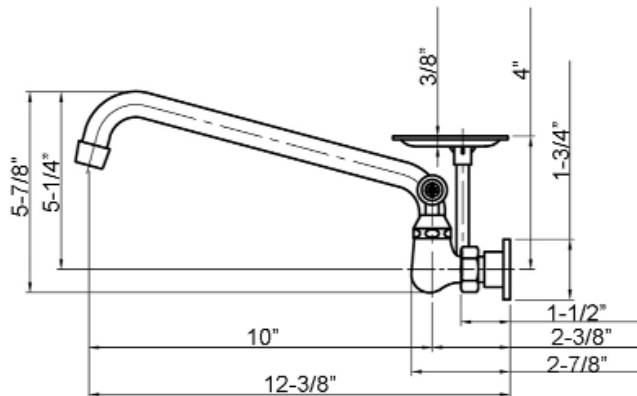

DOLLIE WALL MOUNT KITCHEN FAUCET WITH SOAP DISH

Cat. No.
KF100

Features:

- ▶ Constructed of solid brass
- ▶ Metal lever handles
- ▶ Spout swivels
- ▶ Low lead brass body with 8" centers
- ▶ Spout reach 10"
- ▶ Available in 3 finishes
- ▶ Ceramic disc cartridges
- ▶ Flow rate is 1.8 GPM at 60 psi

Finishes:

- BN** Brushed Nickel
- CP** Polished Chrome
- ORB** Oil Rubbed Bronze

W: 13"
D: 12-3/8"
H: 5-7/8"

Dimensions of fixture are nominal and may vary. Dimensions and specifications subject to change without notice.