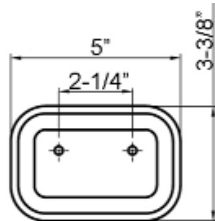

DOLLIE WALL MOUNT KITCHEN FAUCET WITH SOAP DISH

Cat. No.
KF100

Features:

- ▶ Constructed of solid brass
- ▶ Metal lever handles
- ▶ Spout swivels
- ▶ Low lead brass body with 8" centers
- ▶ Spout reach 10"
- ▶ Available in 3 finishes
- ▶ Ceramic disc cartridges
- ▶ Flow rate is 1.8 GPM at 60 psi

Finishes:

- BN** Brushed Nickel
- CP** Polished Chrome
- ORB** Oil Rubbed Bronze

W: 13"
D: 12-3/8"
H: 5-7/8"

Dimensions of fixture are nominal and may vary. Dimensions and specifications subject to change without notice.