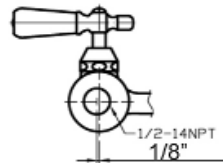

DOLLIE WALL MOUNT KITCHEN FAUCET WITH SOAP DISH

Cat. No.
KF100

Features:

- ▶ Constructed of solid brass
- ▶ Metal lever handles
- ▶ Spout swivels
- ▶ Low lead brass body with 8" centers
- ▶ Spout reach 10"
- ▶ Available in 3 finishes
- ▶ Ceramic disc cartridges
- ▶ Flow rate is 1.8 GPM at 60 psi

Finishes:

- BN** Brushed Nickel
- CP** Polished Chrome
- ORB** Oil Rubbed Bronze

W: 13"
D: 12-3/8"
H: 5-7/8"

Dimensions of fixture are nominal and may vary. Dimensions and specifications subject to change without notice.