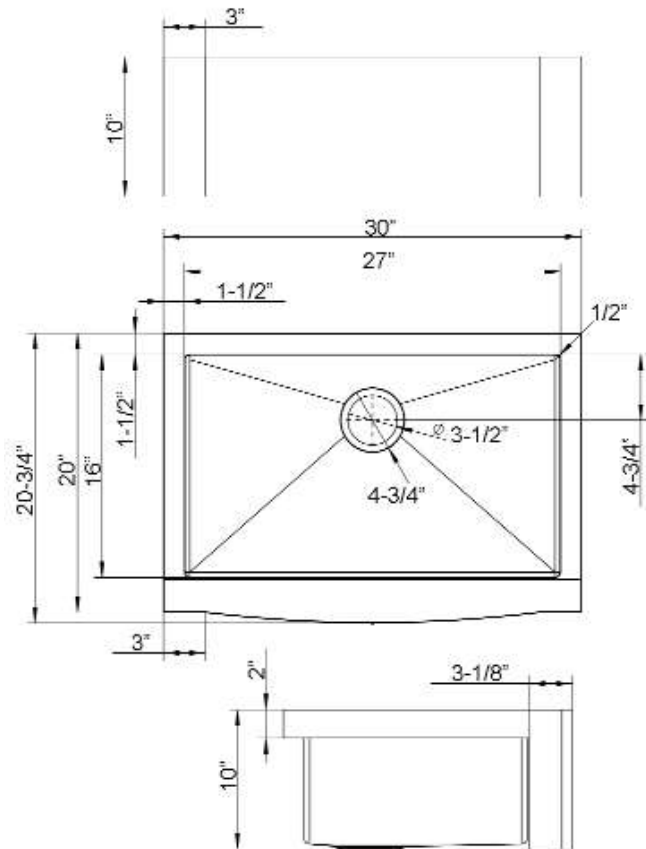

Features:

- Solid 16 gauge, 304 grade metal construction
- Tight radius corners
- Easy maintenance with matte finish
- Mounting clips included
- Template is included
- Insulated for sound reduction
- Rim width is 1-¹/₂"
- Accomodates 3-¹/₂" drain
- Wire grid available to purchase separately,
  FSSSB2038-Wire

Compliance Certification
Meets or exceeds the following
specifications: ASME
A112.19.3-2001 for Stainless Steel.