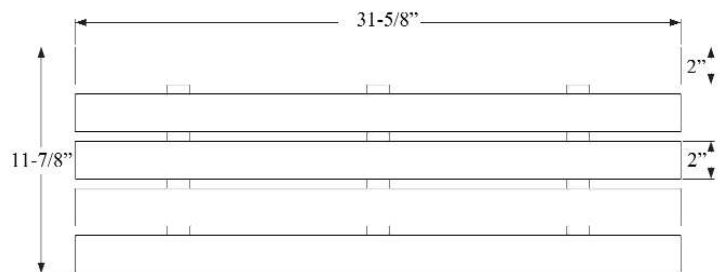

31" TEAK TUB CADDY SHELF

Cat. No.
BC2026

Length: 31-5/8"
Width: 11-7/8"
Height: 2-3/8"

Features:

- ▶ Eco-friendly teak constructed
- ▶ Natural unsealed finish
- ▶ Sanded and kiln dried for a smooth finish
- ▶ Rest across tub rims
- ▶ Assembly not required

Dimensions and specifications subject to change without notice.