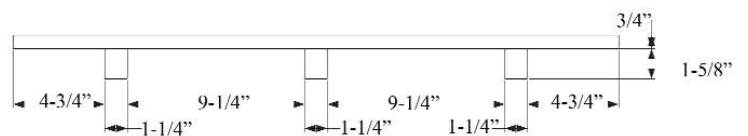

31" TEAK TUB CADDY SHELF

Cat. No.
BC2026

Length: 31-5/8"
Width: 11-7/8"
Height: 2-3/8"

Features:

- ▶ Eco-friendly teak constructed
- ▶ Natural unsealed finish
- ▶ Sanded and kiln dried for a smooth finish
- ▶ Rest across tub rims
- ▶ Assembly not required

Dimensions and specifications subject to change without notice.