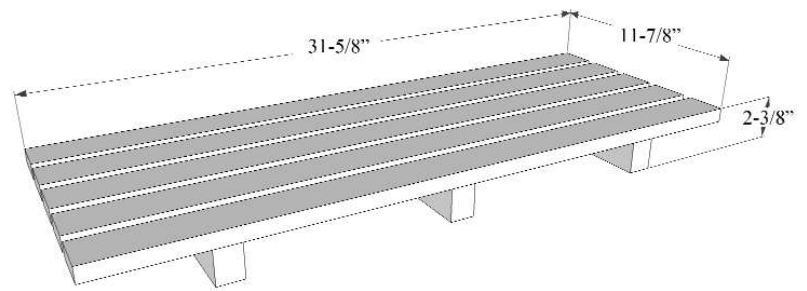

31" TEAK TUB CADDY SHELF

Cat. No.
BC2026

Length: 31-5/8"
Width: 11-7/8"
Height: 2-3/8"

Features:

- ▶ Eco-friendly teak constructed
- ▶ Natural unsealed finish
- ▶ Sanded and kiln dried for a smooth finish
- ▶ Rest across tub rims
- ▶ Assembly not required

Dimensions and specifications subject to change without notice.