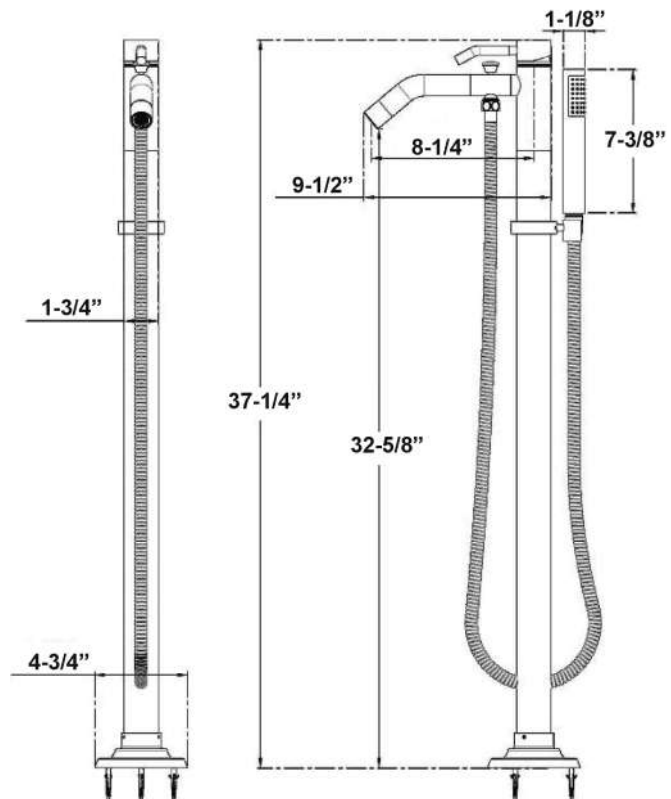

MADON FREESTANDING TUB FILLER WITH HAND SHOWER

Cat. No.
7934

Features:

- ▶ Spout reach is 8- $\frac{1}{4}$ "
- ▶ Flow rate 5.82GPM (80 PSI)
- ▶ $\frac{1}{2}$ " NPSM Water connection
- ▶ Solid Brass construction
- ▶ Handshower flow rate 1.6 GPM (80 PSI)
- ▶ Ceramic Disc Cartridges
- ▶ Includes flexible supplies for under-floor hookup
- ▶ Actual weight 10LBS
- ▶ Available in 4 finishes

Finishes:

- BN** Brushed nickel
- PN** Polished Nickel
- CP** Polished Chrome
- ORB** Oil Rubbed Bronze

D: 8- $\frac{1}{4}$ "
W: 4- $\frac{3}{4}$ "
H: 37- $\frac{1}{4}$ "

Use on concrete floors requires special installation. We recommend using a plumbing professional.

Dimensions are nominal and may vary. Dimensions and specifications subject to change without notice.