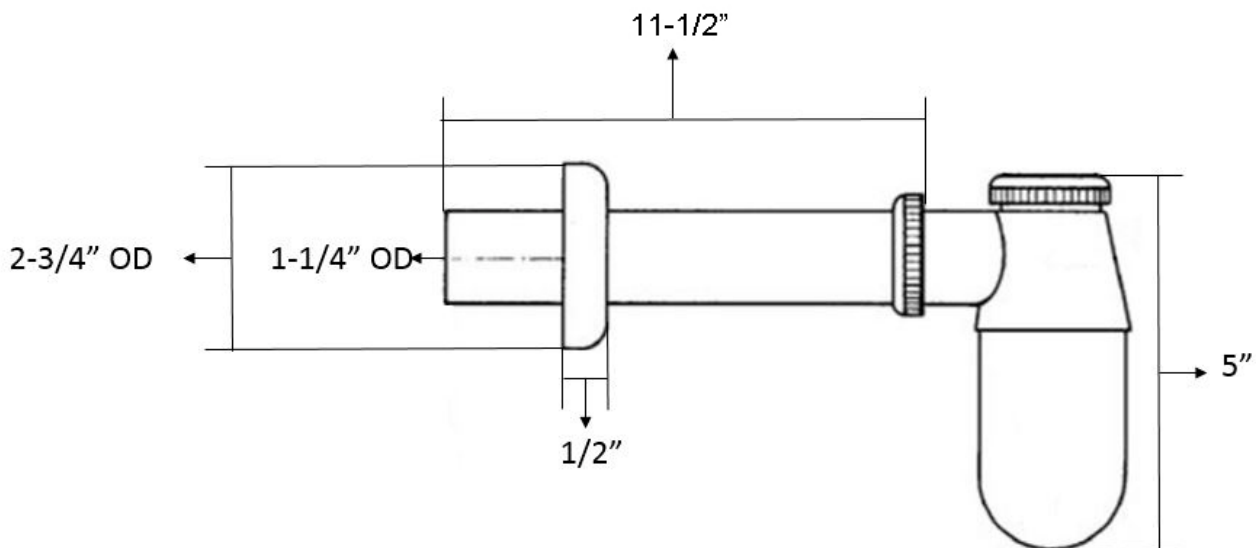

Finishes:

- **CP** Polished Chrome
- **PN** Polished Nickel
- **BN** Brushed Nickel
- **ORB** Oil Rubbed Bronze
- **PB** Polished Brass
- **AB** Antique Brass
- **MB** Matte Black
- **AC** Antique Copper