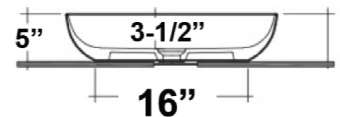

FEELING SLIM OVAL ABOVE COUNTER

Cat. No.

4-1093

Drain Not Included

Features:

- ▶ Made of Vitreous China
- ▶ No faucet holes
- ▶ No overflow
- ▶ Hardware not included
- ▶ 1/4" Rim
- ▶ Drain sold separately
- ▶ Coordinating ceramic pop-up drain sold separately (FELDR-MWH, FELDR-WH)

Colors:

WH White
MWH Matte White

Compliance Certification
Meets or exceeds the following specifications: ASME A112.19.2 2013 and CSA B45.1-13 for plumbing fixtures.

Basin: 21-5/8" X 14"
Above Counter Height: 5"
Base: 16" x 7-3/4"

Interior Dimensions:

Basin Interior: 20-3/4" X 13-1/2"
Basin Depth: 3-1/2"

Dimensions of fixture are nominal and may vary within the range of tolerances established by ASME Standard A112.19.2-2008. Dimensions and specifications subject to change without notice.