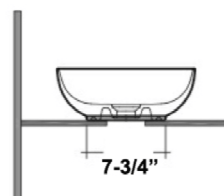

Colors:

WH White
MWH Matte White

Compliance Certification
Meets or exceeds the following specifications: ASME A112.19.2 2013 and CSA B45.1-13 for plumbing fixtures.

Basin: 21-5/8" X 14"
Above Counter Height: 5"
Base: 16" x 7-3/4"

Interior Dimensions:

Basin Interior: 20-3/4" X 13-1/2"
Basin Depth: 3-1/2"

Dimensions of fixture are nominal and may vary within the range of tolerances established by ASME Standard A112.19.2-2008. Dimensions and specifications subject to change without notice.