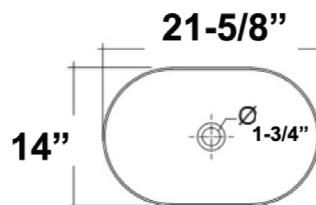

FEELING SLIM OVAL ABOVE COUNTER

Cat. No.

4-1093

Drain Not Included

Features:

- ▶ Made of Vitreous China
- ▶ No faucet holes
- ▶ No overflow
- ▶ Hardware not included
- ▶ 1/4" Rim
- ▶ Drain sold separately
- ▶ Coordinating ceramic pop-up drain sold separately (FELDR-MWH, FELDR-WH)

Colors:

WH White
MWH Matte White

Compliance Certification
Meets or exceeds the following specifications: ASME A112.19.2 2013 and CSA B45.1-13 for plumbing fixtures.

Basin: 21-5/8" X 14"
Above Counter Height: 5"
Base: 16" x 7-3/4"

Interior Dimensions:

Basin Interior: 20-3/4" X 13-1/2"
Basin Depth: 3-1/2"

Dimensions of fixture are nominal and may vary within the range of tolerances established by ASME Standard A112.19.2-2008. Dimensions and specifications subject to change without notice.