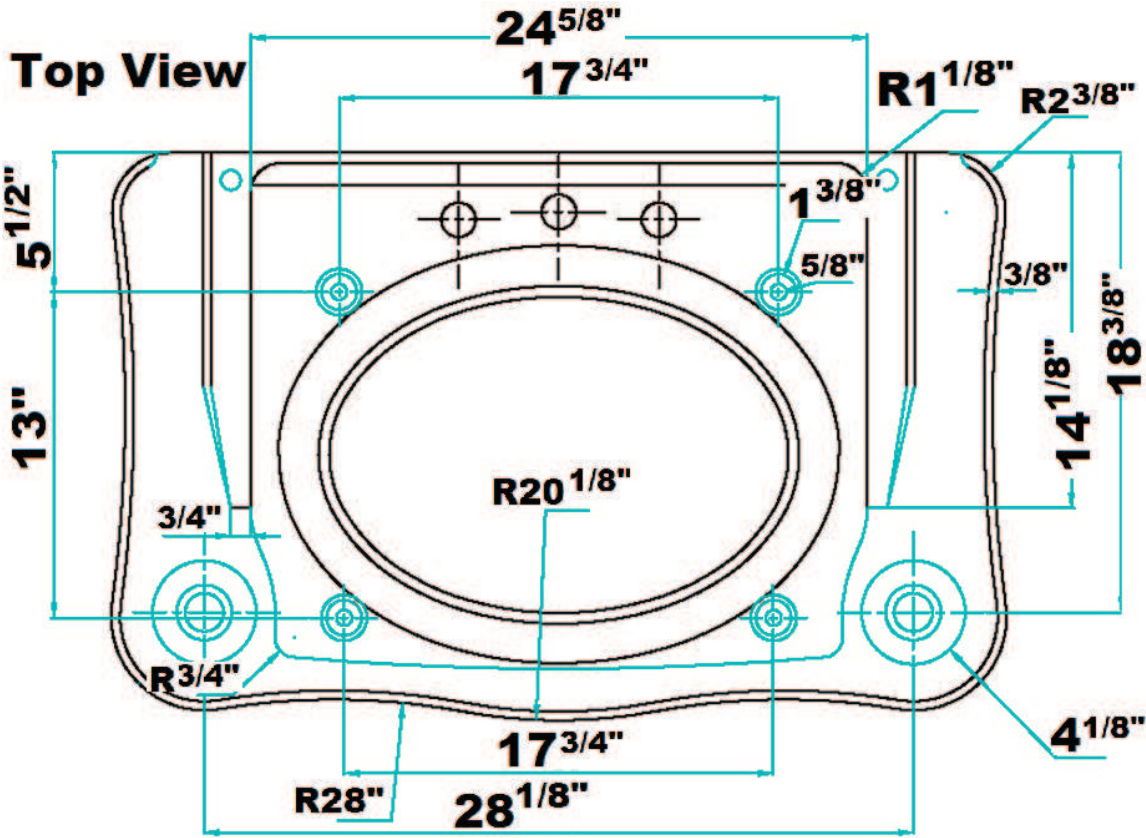

Colors:
WH White

Compliance Certification
Meets or exceeds the following specifications: ASME 112.19.9M for Fire Clay fixtures.

36" console side deck: 6 1/2"

Back of basin to center of faucet: 2 1/2"
Back of basin to center of drain: 7 1/2"

Mount bolts height: 29 1/2"
Faucet and spout holes: 1 3/8"

Interior Dimensions:

Basin Interior: 18 1/4" x 13"
Basin Depth: 9 1/4"

Dimensions of fixture are nominal and may vary within the range of tolerances established by ANSI Standard A112.19.2. Dimensions and specifications subject to change without notice.

VERSAILLES 36" CONSOLE

Cat. No.
PGVCS

Dimensions of fixture are nominal and may vary within the range of tolerances established by ANSI Standard A112.19.2. Dimensions and specifications subject to change without notice.