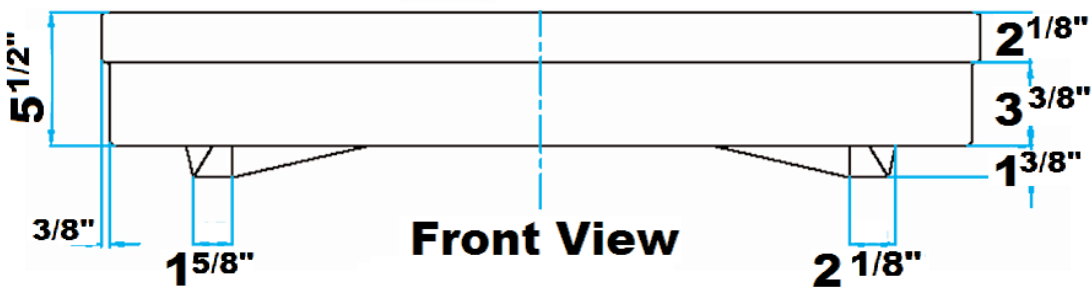

Colors:
WH White

Compliance Certification
Meets or exceeds the following specifications: ASME 112.19.9M for Fire Clay fixtures.

36" console side deck: 6 1/2"

Back of basin to center of faucet: 2 1/2"
Back of basin to center of drain: 7 1/2"

Mount bolts height: 29 1/2"
Faucet and spout holes: 1 3/8"

Interior Dimensions:

Basin Interior: 18 1/4" x 13"
Basin Depth: 9 1/4"

Dimensions of fixture are nominal and may vary within the range of tolerances established by ANSI Standard A112.19.2. Dimensions and specifications subject to change without notice.

VERSAILLES 36" CONSOLE

Cat. No.
PGVCS

Dimensions of fixture are nominal and may vary within the range of tolerances established by ANSI Standard A112.19.2. Dimensions and specifications subject to change without notice.