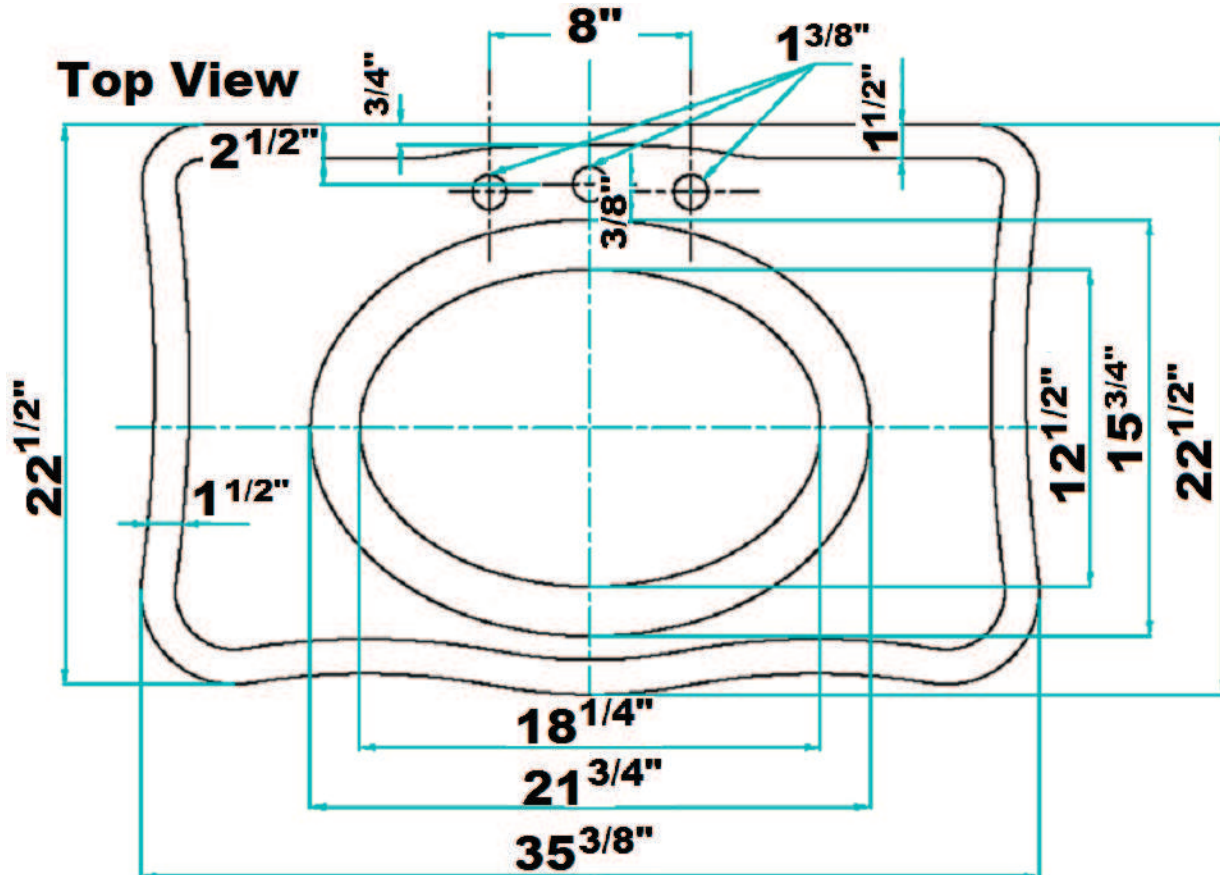

Colors:
WH White

Compliance Certification
Meets or exceeds the following specifications: ASME 112.19.9M for Fire Clay fixtures.

36" console side deck: 6 1/2"

Back of basin to center of faucet: 2 1/2"
Back of basin to center of drain: 7 1/2"

Mount bolts height: 29 1/2"
Faucet and spout holes: 1 3/8"

Interior Dimensions:

Basin Interior: 18 1/4" x 13"
Basin Depth: 9 1/4"

Dimensions of fixture are nominal and may vary within the range of tolerances established by ANSI Standard A112.19.2. Dimensions and specifications subject to change without notice.

VERSAILLES 36" CONSOLE

Cat. No.
PGVCS

Dimensions of fixture are nominal and may vary within the range of tolerances established by ANSI Standard A112.19.2. Dimensions and specifications subject to change without notice.