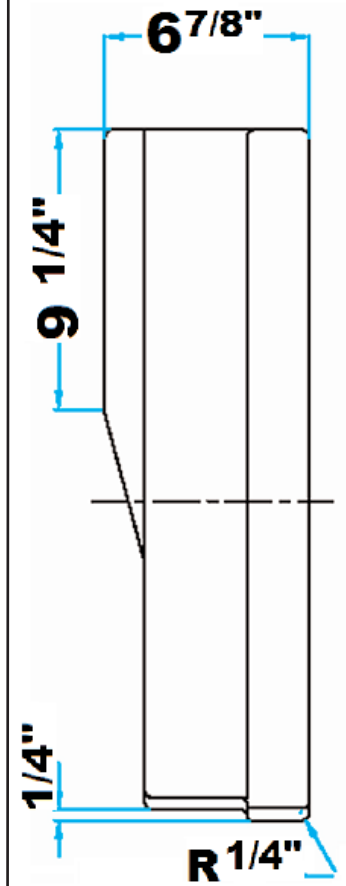

Colors:
WH White

Compliance Certification
Meets or exceeds the following specifications: ASME 112.19.9M for Fire Clay fixtures.

36" console side deck: 6 1/2"

Back of basin to center of faucet: 2 1/2"
Back of basin to center of drain: 7 1/2"

Mount bolts height: 29 1/2"
Faucet and spout holes: 1 3/8"

Interior Dimensions:

Basin Interior: 18 1/4" x 13"
Basin Depth: 9 1/4"

Dimensions of fixture are nominal and may vary within the range of tolerances established by ANSI Standard A112.19.2. Dimensions and specifications subject to change without notice.

VERSAILLES 36" CONSOLE

Cat. No.
PGVCS

Dimensions of fixture are nominal and may vary within the range of tolerances established by ANSI Standard A112.19.2. Dimensions and specifications subject to change without notice.