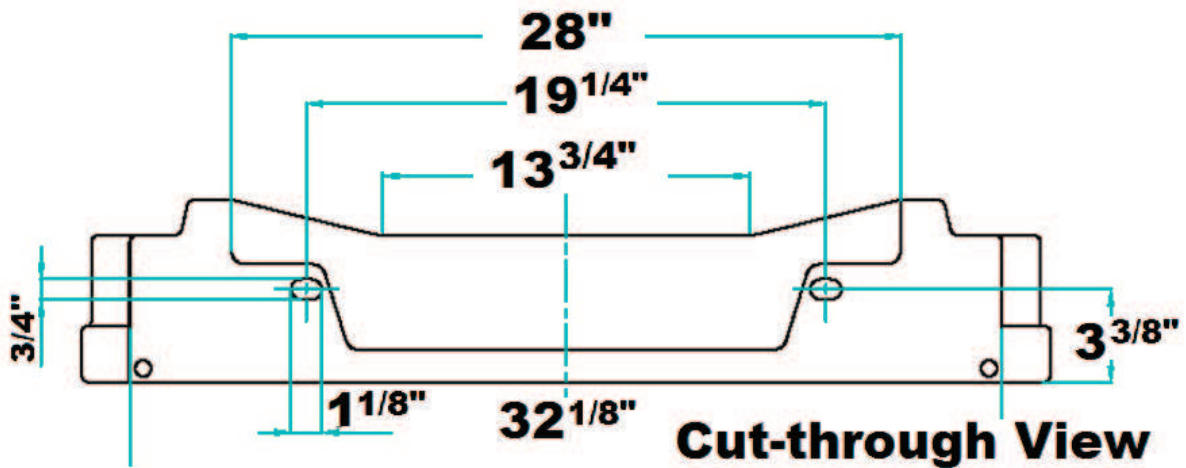

Colors:
WH White

Compliance Certification
Meets or exceeds the following specifications: ASME 112.19.9M for Fire Clay fixtures.

36" console side deck: 6 1/2"

Back of basin to center of faucet: 2 1/2"
Back of basin to center of drain: 7 1/2"

Mount bolts height: 29 1/2"
Faucet and spout holes: 1 3/8"

Interior Dimensions:

Basin Interior: 18 1/4" x 13"
Basin Depth: 9 1/4"

Dimensions of fixture are nominal and may vary within the range of tolerances established by ANSI Standard A112.19.2. Dimensions and specifications subject to change without notice.

VERSAILLES 36" CONSOLE

Cat. No.
PGVCS

Dimensions of fixture are nominal and may vary within the range of tolerances established by ANSI Standard A112.19.2. Dimensions and specifications subject to change without notice.