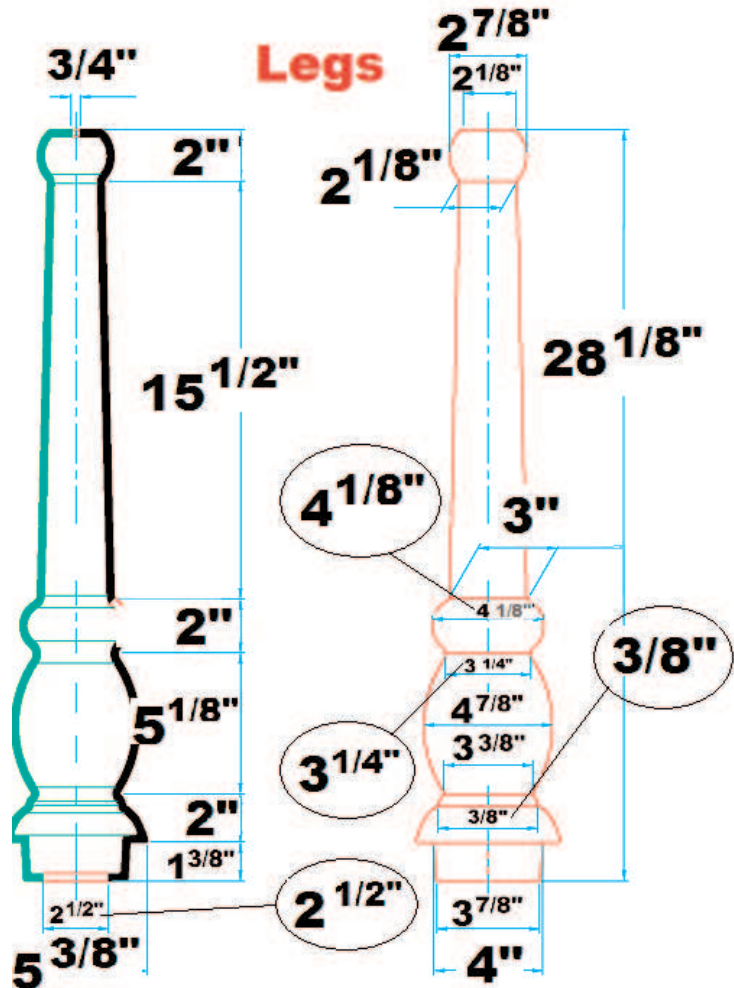

VERSAILLES 36" CONSOLE

Cat. No.
PGVCS

W: 35 3/8"
D: 22 1/2"
H: 32"

Features:

- ▶ Fine Fire Clay for Durability
- ▶ Large Deck
- ▶ Should be mounted to wall using molly bolts or toggle bolts (not included)

Colors:
WH White

Compliance Certification
Meets or exceeds the following specifications: ASME 112.19.9M for Fire Clay fixtures.

36" console side deck: 6 1/2"

Back of basin to center of faucet: 2 1/2"
Back of basin to center of drain: 7 1/2"

Mount bolts height: 29 1/2"
Faucet and spout holes: 1 3/8"

Interior Dimensions:

Basin Interior: 18 1/4" x 13"
Basin Depth: 9 1/4"

Dimensions of fixture are nominal and may vary within the range of tolerances established by ANSI Standard A112.19.2. Dimensions and specifications subject to change without notice.

VERSAILLES 36" CONSOLE

Cat. No.
PGVCS

Dimensions of fixture are nominal and may vary within the range of tolerances established by ANSI Standard A112.19.2. Dimensions and specifications subject to change without notice.