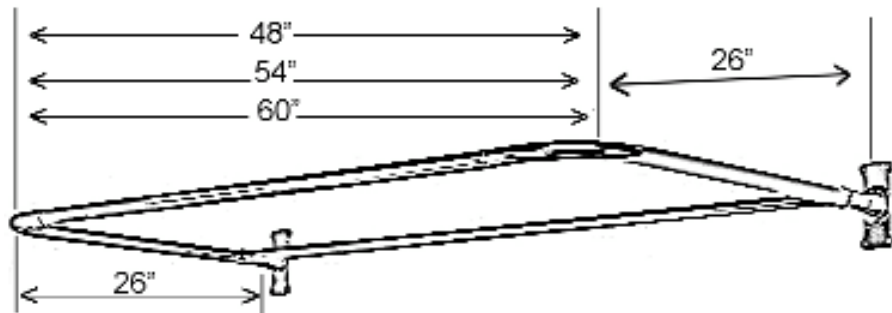

"D" SHAPED SHOWER ROD

Cat. No.
4145

"D" Rod Loop Connector

Rectangular Flange

Features:

- ▶ 1" Solid brass tubing
- ▶ Includes rectangular flanges(#300)
- ▶ Includes two "D" rod loop connectors (#331)
- ▶ Available In 3 Sizes: 48", 54", and 60"
(#4145-48, #4145-54, and #4145-60)
- ▶ All rods come as four pieces
- ▶ Ceiling Supports Available (#340)
- ▶ Available in 5 finishes

Finishes:

CP Polished Chrome
SN Brushed Nickel
BP Polished Brass
ORB Oil Rubbed Bronze
PN Polished Nickel

**Measurements Show Different
Lengths For Each Size Rod.**

Dimensions are nominal and may vary. Dimensions and specifications are subject to change without notice.