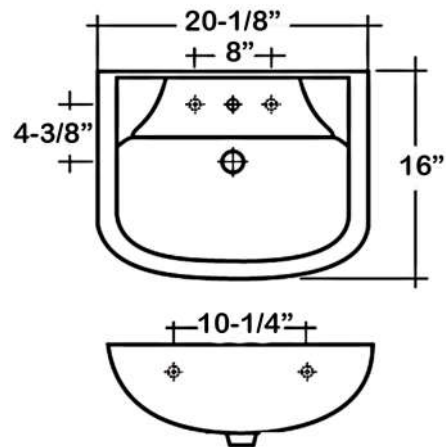

LARA 510 WALL HUNG BASIN

CAT. NO
4-12X

Faucet Not Included

W: 20-1/8"
D: 16"
H: 7-1/4"

Features:

- ▶ Made of Vitreous China
- ▶ Available for 1 hole (4-122) or 8" widespread (4-124)
- ▶ Overflow
- ▶ Mounting hardware included
- ▶ For ease installation order Hangers (pair) or Bracket (one)

Colors:
WH White

Meets or exceeds the following specifications: ASME A112.19.2 2018 and CSA B45.1-18 for ceramic plumbing fixtures.

Interior Dimensions:

Basin interior:	17" x 9-1/2"
Basin depth:	5-1/2"
Water depth to overflow:	3"
Mount holes cc:	10-1/4"
Back of basin to center of faucet:	2-1/2"
Back of basin to center of drain:	6-3/4"
Faucet hole diameter:	1-3/8"

Dimensions of fixture are nominal and may vary within the range of tolerances established by ASME Standard A112.19.2. Dimensions and specifications subject to change without notice.