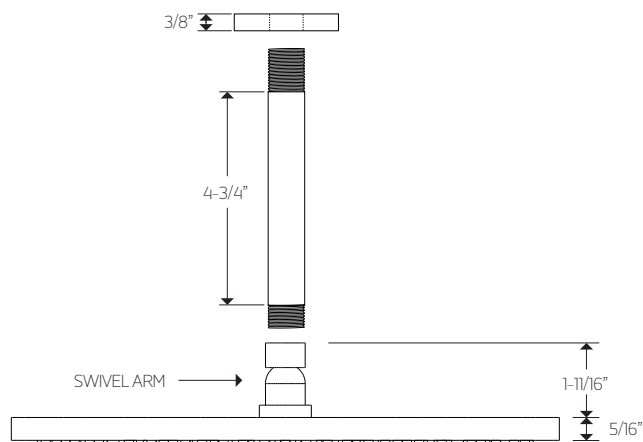

artos[®]

the art of style

F907-16/5

TECHNICAL DATA SHEET

12" shower rainhead ceiling
mount, 4.75" arm rnd

artos[®]

F907-16/5

OPERATING SPECIFICATIONS

12" shower rainhead ceiling
mount, 4.75" arm rnd

FLOW RATE

2.0 USGPM

TEMPERATURE

Maximum: 176°F

OPERATING PRESSURE

Maximum: 125psi

Minimum: 20psi

Recommended: 30psi- 95psi

INLET

1/2" MALE NPT