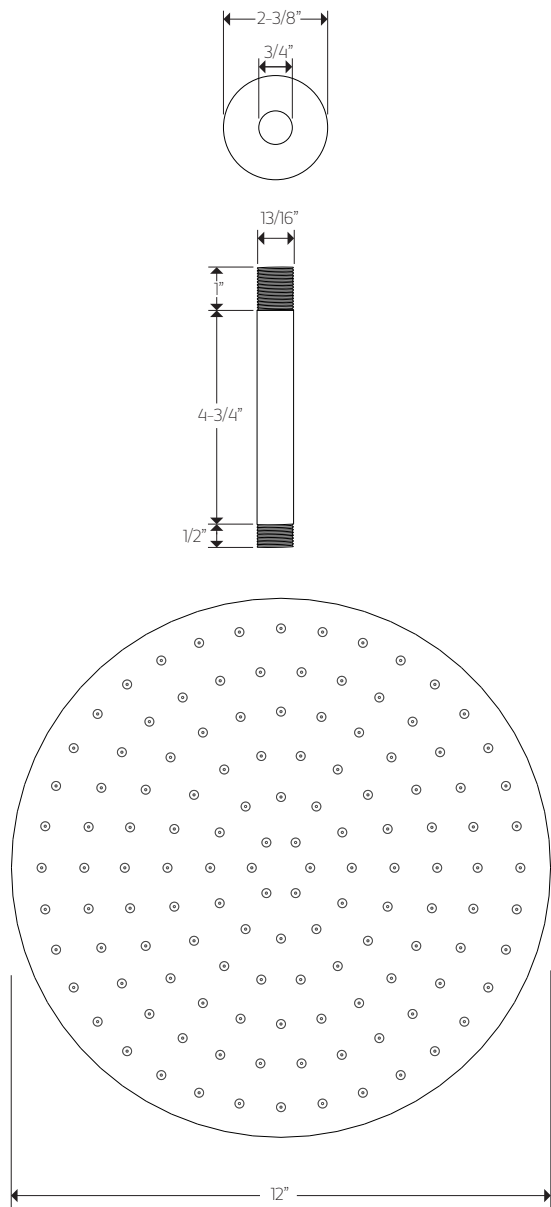

artos[®]

the art of style

F907-16/5

TECHNICAL DATA SHEET

12" shower rainhead ceiling
mount, 4.75" arm rnd

artos[®]

F907-16/5

OPERATING SPECIFICATIONS

12" shower rainhead ceiling
mount, 4.75" arm rnd

FLOW RATE

2.0 USGPM

TEMPERATURE

Maximum: 176°F

OPERATING PRESSURE

Maximum: 125psi

Minimum: 20psi

Recommended: 30psi- 95psi

INLET

1/2" MALE NPT