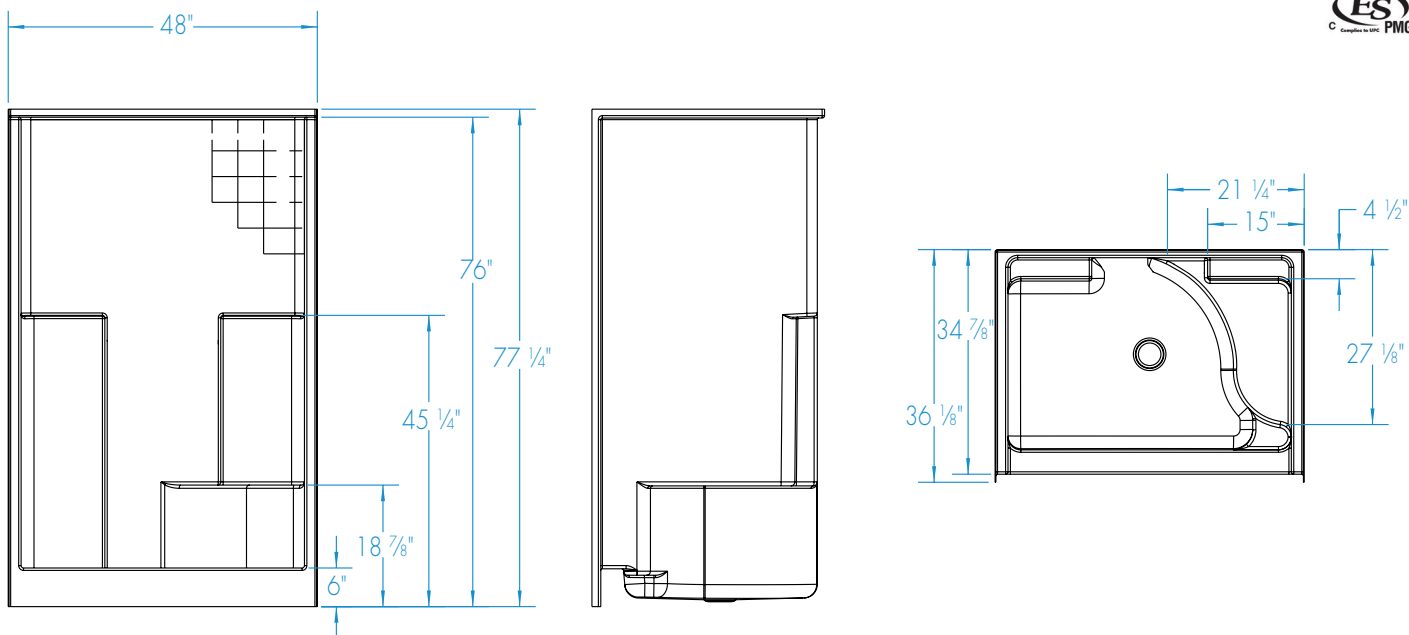

1483STT – EVERYDAY SHOWERS

48 x 34 7/8 x 76 inches

FEATURES

- Shower stall
- Smooth tile finish
- Molded seat (Left or right hand)
- Molded toiletry shelves
- Center drain
- AcrylX™ applied acrylic surface
- Lifetime limited warranty

COLOR OPTIONS

Stock	Upgraded	Premium
White	Almond Linen/Biscuit Bone	Black Mexican Sand Sand Bar Sterling Silver

1483STT

48 x 34 7/8 x 76 inches

FEATURES lbs Dimensional Tolerance $\pm \frac{3}{8}$ ". Dimensions needed for site preparation should be measured from the unit. Aquatic assumes no responsibility for preparatory work.

Model #	Material	Wall Finish	Pieces	Drain	Seat	Net Wt.	Pkg. Wt.
Shower #1483STT	AcrylX™	Smooth Tile	1	Center	1 seat (LH or RH)	114	119

DIMENSIONS

Specifications	inches
Width: Overall / Net	48
Depth: Overall / Net	36 1/8 / 34 7/8
Height: Overall / Net	77 1/4 / 76
Enclosure Opening	44
Skirt Height	6
Drain Rough-In (from Back Wall)	16 1/4
Drain Rough-In (from Side Wall)	24
Drain: Diameter / Clearance	3 1/4 / 3/4

FRAMING DIMENSIONS inches

Type	D Depth	W Width	H Height	A	B	C
Alcove	36 1/8	48 1/8	-	Box Out	24	16 1/4