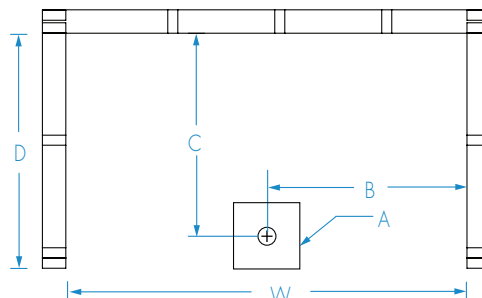

# 16034BFSBTTR

Interior: 60 x 34 x 76 ¾  
Exterior: 66 x 36 ⅛ x 78 ¾  
inches

## FEATURES

Dimensional Tolerance ± ⅜". Dimensions needed for site preparation should be measured from the unit. Manufacturer assumes no responsibility for preparatory work.

Type and Model #	Material	Wall Finish	Pieces	Drain	Dam/Skirt Height	Net Wt. lbs	Pkg. Wt. lbs
Shower 16034BFSBTTR	AcrylX™	Smooth tile	1	Center Front	½" skirt ½" beveled threshold	200	210

## DIMENSIONS

Specifications	inches
Width: Ext. / Int.	66 / 60
Depth: Ext. / Int.	36 ⅛ / 34
Height: Ext. / Int.	78 ¾ / 76 ¾
Enclosure Opening:	60
Skirt Height:	½
Drain Rough-In (from Back Wall)	30 ⅝
Drain Rough-In (from Side Wall)	31 ⅛

## FRAMING DIMENSIONS inches

Type	D Depth	W Width	H Height	A	B	C
Alcove	34	62 ¼	-	Box Out	31 ⅛	30 ⅝

Aquatic products may be specified as Lasco Bathware.