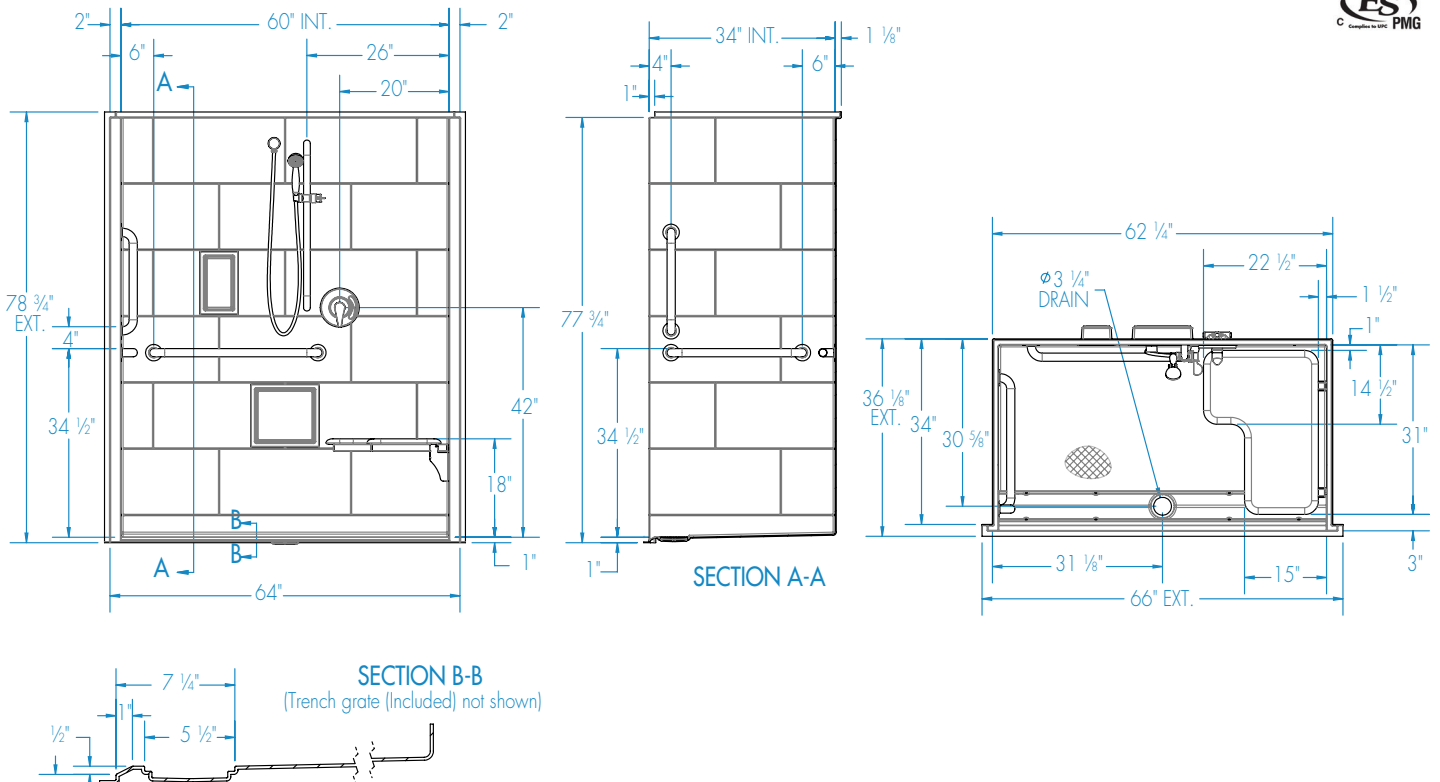

# 16034BFSBTTR – ACCESSIBLE SHOWERS

Interior: 60 x 34 x 76 ¾

Exterior: 66 x 36 ½ x 78 ¾

inches

The 16034BFSBTTR roll-in shower features innovative installation design, including an engineered leveled base and improved front threshold with molded integral linear trench drain. A true time and money saver, our pre-leveled base lets you install directly on a **level** floor. And its front threshold is engineered to keep a constant level with the innovative nailing flange.

# 16034BFSBTTR

Interior: 60 x 34 x 76 ¾  
Exterior: 66 x 36 ⅛ x 78 ¾  
inches

## DIMENSIONS

Specifications	inches
Width: Ext. / Int.	66 / 60
Depth: Ext. / Int.	36 ⅛ / 34
Height: Ext. / Int.	78 ¾ / 76 ¾
Enclosure Opening:	60
Skirt Height:	½
Drain Rough-In (from Back Wall)	30 ⅝
Drain Rough-In (from Side Wall)	31 ⅛

## FRAMING DIMENSIONS inches

Type	D Depth	W Width	H Height	A	B	C
Alcove	34	62 ¼	-	Box Out	31 ⅛	30 ⅝

Aquatic products may be specified as Lasco Bathware.